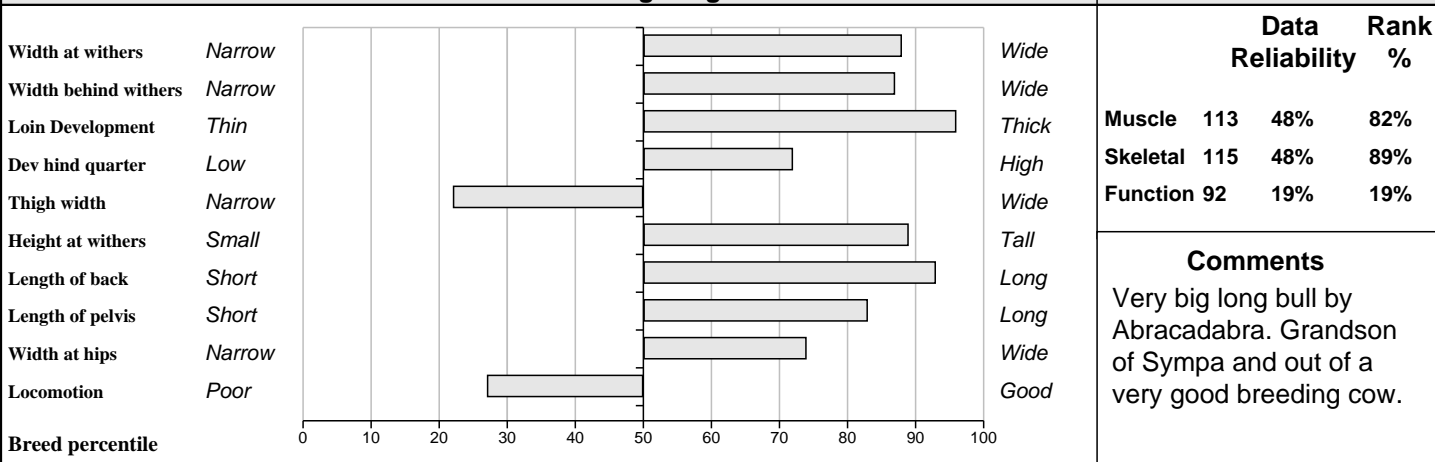

Lot 49 Woodview Fidele **Breed: Limousin**
IE121584880788 **DOB: 22-Jun-2010** **Male**
Owner: David Abbott - Woodview House Drumcrow Killeshandra Cavan Co Cavan

Sire: Ampertaine Abracadabra (AIA) SBV = €105 (68%)	Sympa SBV = €145 (82%)	Octopus Operette
	Ampertaine Penny SBV = €43 (28%)	Muscular Ampertaine Hannah
Dam: Goldbourne Viola IE131431860144 SBV = €28 (26%)	Goldbourne Sam SBV = €29 (45%)	Gamin Mountrivers Lisa
	Gleanasmole Lisa SBV = €8 (33%)	Mereside Crackerjack Corbally Future

€uro-Star Indexes

% Rank	Star Rating (within breed)	Indexes & Traits	€uro-Value	Data Reliability	Relative Data Reliability Comment
76%	★★★★	Suckler Beef Value (SBV)	€84	33%	Medium
89%	★★★★★	Weanling Export	€63	39%	High
80%	★★★★★	Beef Carcass	€88	32%	Medium
86%	★★★★★	Daughter Fertility	€23	2%	Low
4%	★	Daughter Milk	€-10	9%	Low

Other Key Traits					
15%	★	Calving Difficulty	6.8%	40%	Medium
24%	★★	Gestation Length		48%	High
77%	★★★★	Docility		40%	High

GROW Linear Score Evaluation (Within-Breed Percentiles)
Animal scored. Linear scores and weaning weights in evaluations