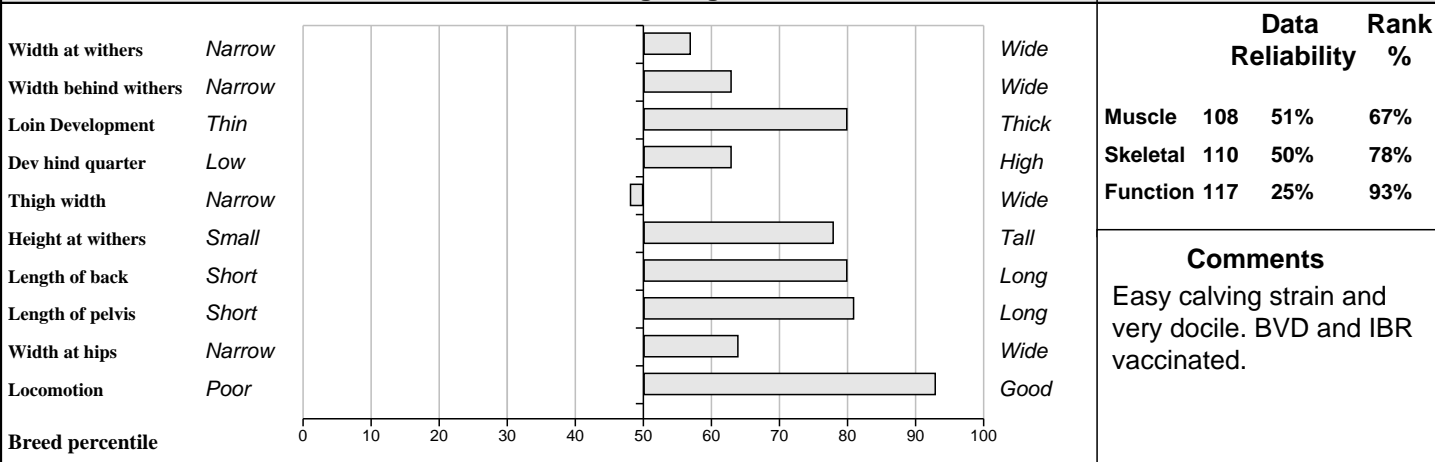

Lot 58 Clonfad Flash **Breed: Limousin**
IE301433430855 **DOB: 25-Jul-2010** **Male**
Owner: Martin Cleary - Clonfad Shinrone Co Offaly

Sire: Ionesco (ION) SBV = €71 (93%)	Bambino	SBV = €42 (47%)	Riquet
			Pepee
	Coquette	SBV = €64 (27%)	Uccle
			Laureate
Dam: Clonfad Bess IE301433480579 SBV = €104 (36%)	Milbrook Tanko	SBV = €111 (97%)	Mas Du Clo
			Milbrook Monique Et
	Clonfad Nikita	SBV = €50 (38%)	Gorvagh Koala (Dna)
			Gorvagh Kerri

€uro-Star Indexes

% Rank	Star Rating (within breed)	Indexes & Traits	€uro-Value	Data Reliability	Relative Data Reliability Comment
81%	★★★★★	Suckler Beef Value (SBV)	€88	39%	High
89%	★★★★★	Weanling Export	€63	43%	High
73%	★★★★	Beef Carcass	€84	40%	High
78%	★★★★	Daughter Fertility	€15	13%	Medium
41%	★★★	Daughter Milk	€14	22%	Medium
Other Key Traits					
57%	★★★	Calving Difficulty	5%	42%	High
25%	★★	Gestation Length		50%	High
63%	★★★★	Docility		44%	High

GROW Linear Score Evaluation (Within-Breed Percentiles)
Animal scored. Linear scores and weaning weights in evaluations

BLUP Composites (Within Breed)

	Data	Rank
	Reliability	%
Muscle	108 51%	67%
Skeletal	110 50%	78%
Function	117 25%	93%

Comments
Easy calving strain and very docile. BVD and IBR vaccinated.