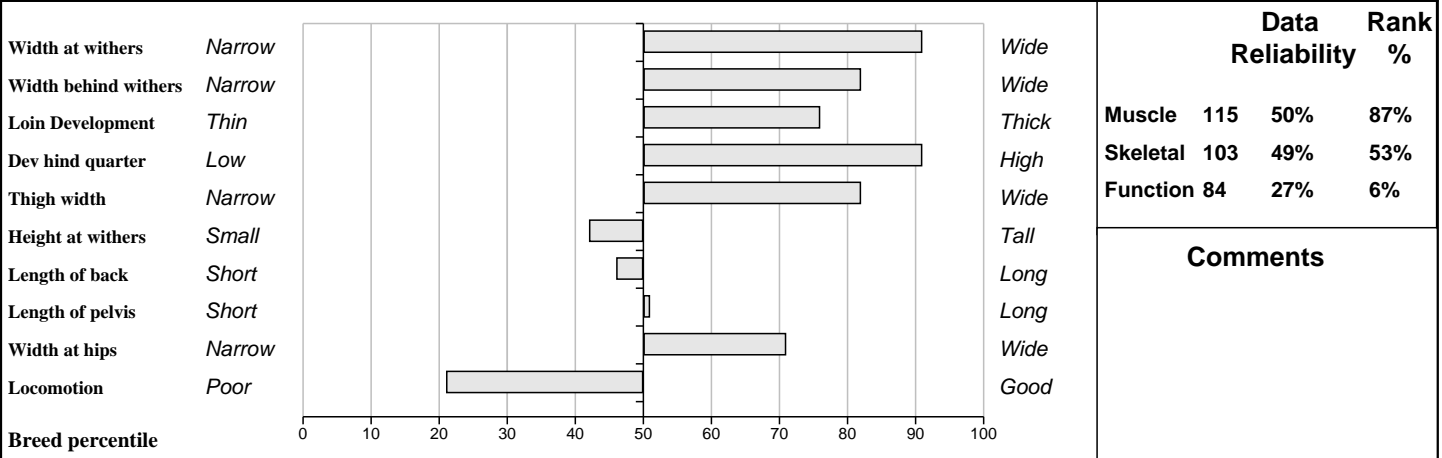

Lot 45   Glenvista Figo

Breed: Limousin

UK947004512076   DOB: 24-May-2010

Male

Owner: Gerard Davis - Castlebrock Ballinalee Co Longford

Breeder: Messrs Price Clarke - Magheracross Ballinallard Co. Fermanagh Bt94 2jp

Sire: Rocky (ROX) SBV = €98 (99%)	Jacot	SBV = €128 (30%)	Dauphin
	Gloire	SBV = €42 (26%)	Violette
Dam: Glarryford Barbara UK912360114283	Fedneyhouse Vagana	SBV = €30 (4%)	Eldorado
	Glarryford Ria		Banane
			Opus
			Fedneyhouse Milly
			Haymount Lawrence
			Glarryford Irenie

€uro-Star Indexes

% Rank	Star Rating (within breed)	Indexes & Traits	€uro-Value	Data Reliability	Relative Data Reliability Comment
97%	★★★★★	Suckler Beef Value (SBV)	€122	31%	Medium
98%	★★★★★	Weanling Export	€78	44%	High
91%	★★★★★	Beef Carcass	€97	38%	High
		Daughter Fertility			
20%	★★	Daughter Milk	€5	25%	High
Other Key Traits					
N/A	N/A	Calving Difficulty		25%	Too Low
99%	★★★★★	Gestation Length		25%	Medium
59%	★★★	Docility		25%	Medium

GROW Linear Score Evaluation (Within-Breed Percentiles)

Animal scored. Linear scores and weaning weights in evaluations

BLUP Composites (Within Breed)