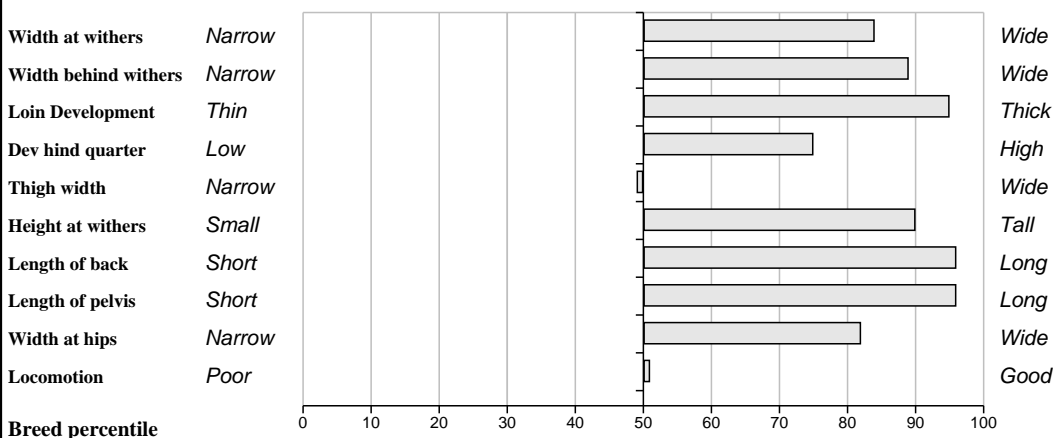

Lot 23 Ardlea Fielding

Breed: Limousin

IE221064560948

DOB: 17-Apr-2010

Male

Owner: Daniel Tynan - Beechhill Farm Doon Mountrath Co Laois

Sire: Vison (VZN) SBV = €79 (78%)	Nino	SBV = €72 (32%)	Lino
	Ritournell	SBV = €77 (33%)	Justice
Dam: Elite Arleen (Et) IE221062740493 SBV = €134 (39%)	Grahams Samson	SBV = €106 (86%)	Nectar
	Ardlea Rita	SBV = €131 (57%)	Nostalgie
			Jersey
			Lisette
			Ideal 23
			Ballynerrin Maud

€uro-Star Indexes

% Rank	Star Rating (within breed)	Indexes & Traits	€uro-Value	Data Reliability	Relative Data Reliability Comment
99%	★★★★★	Suckler Beef Value (SBV)	€133	34%	High
96%	★★★★★	Weanling Export	€71	43%	High
98%	★★★★★	Beef Carcass	€111	40%	High
56%	★★★	Daughter Fertility	€0	4%	Low
96%	★★★★★	Daughter Milk	€48	13%	Medium
Other Key Traits					
43%	★★★	Calving Difficulty	5.5%	41%	Medium
78%	★★★★	Gestation Length		26%	Medium
68%	★★★★	Docility		45%	High

GROW Linear Score Evaluation (Within-Breed Percentiles)

Animal scored. Linear scores and weaning weights in evaluations

BLUP Composites (Within Breed)