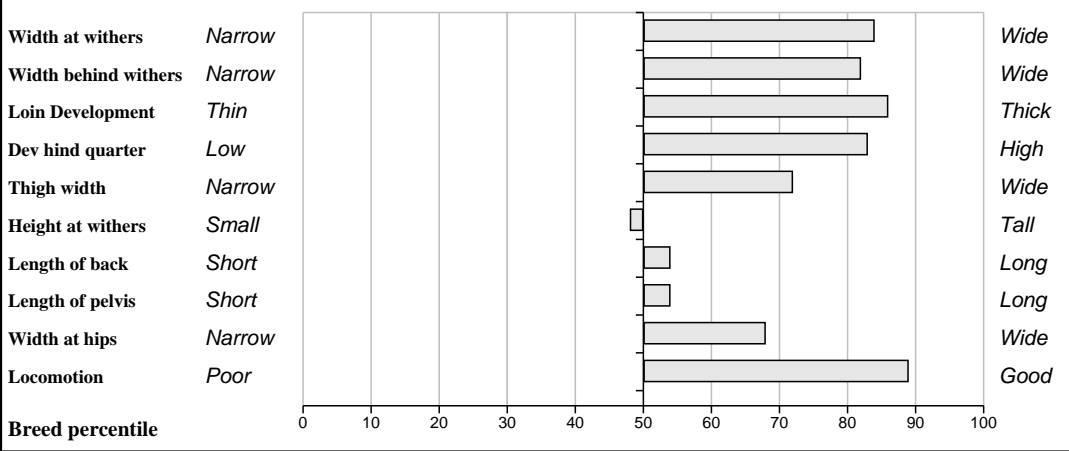

Lot 9 Gleannari Frost Breed: Limousin

IE211336460647 DOB: 18-Mar-2010 Male

Owner: John O'Reilly - Rathmoyle Kilkenny Co Kilkenny

Sire: Nenuphar (NUP) SBV = €29 (95%)	Leo	SBV = €25 (51%)	Flambeur
			Admirable
	Giroflee	SBV = €94 (49%)	Clown
			Anemone
Dam: Haltcliffe Amber RP05052 SBV = €107 (24%)	Sympa	SBV = €145 (82%)	Octopus
			Operette
	Haltcliffe Ultra	SBV = €44 (10%)	Haltcliffe Novel
			Ronick Jester

€uro-Star Indexes

% Rank	Star Rating (within breed)	Indexes & Traits	€uro-Value	Data Reliability	Relative Data Reliability Comment
72%	★★★★	Suckler Beef Value (SBV)	€80	35%	High
72%	★★★★	Weanling Export	€55	43%	High
86%	★★★★★	Beef Carcass	€92	39%	High
57%	★★★	Daughter Fertility	€1	17%	High
1%	★	Daughter Milk	€-17	25%	High

Other Key Traits

35%	★★	Calving Difficulty	5.8%	40%	Medium
48%	★★★	Gestation Length		23%	Medium
77%	★★★★	Docility		43%	High

GROW Linear Score Evaluation (Within-Breed Percentiles)

Animal scored. Linear scores and weaning weights in evaluations

BLUP Composites (Within Breed)