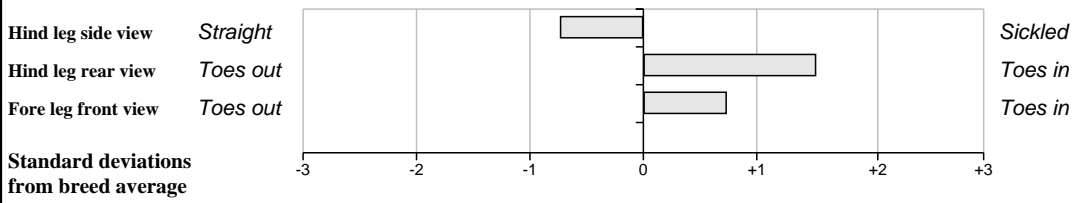

Feet and Leg Descriptions