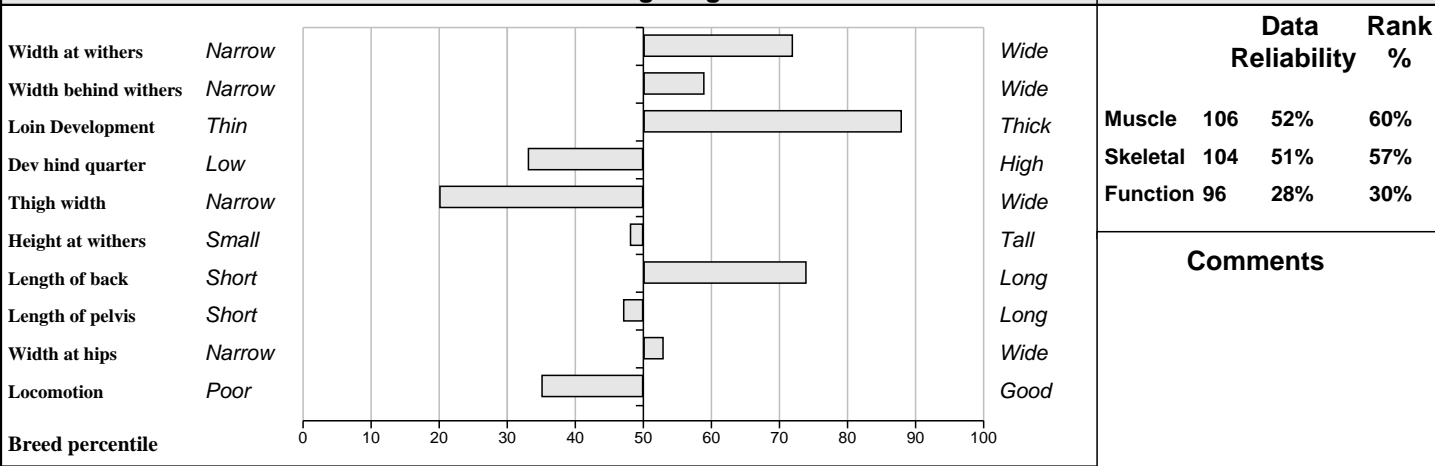

Lot 99 Melwood Frankie **Breed: Limousin**
IE341422480392 **DOB: 27-Sep-2010** **Male**
Owner: Michael Hickey - Knockbrittas Kilcommon Thurles Co Tipperary

Sire: Palmares (PAM) SBV = €74 (98%)	Dauphin	SBV = €76 (97%)	Romeo
			Ombrette
	Gloire	SBV = €27 (37%)	Tarvis
			Braise
Dam: Ballynerrin Tosca IE381160250027 SBV = €57 (32%)	Ibis	SBV = €54 (88%)	Vainqueur
			Broquette
	Ballynerrin Hannah	SBV = €42 (44%)	Castle Ural
			Milbrook Enya

€uro-Star Indexes

% Rank	Star Rating (within breed)	Indexes & Traits	€uro-Value	Data Reliability	Relative Data Reliability Comment
85%	★★★★★	Suckler Beef Value (SBV)	€93	37%	High
92%	★★★★★	Weanling Export	€65	45%	High
89%	★★★★★	Beef Carcass	€95	41%	High
12%	★	Daughter Fertility	€-34	25%	High
45%	★★★	Daughter Milk	€15	28%	High

Other Key Traits

36%	★★	Calving Difficulty	5.8%	33%	Low
82%	★★★★★	Gestation Length		31%	High
80%	★★★★★	Docility		45%	High

GROW Linear Score Evaluation (Within-Breed Percentiles)
Animal scored. Linear scores and weaning weights in evaluations