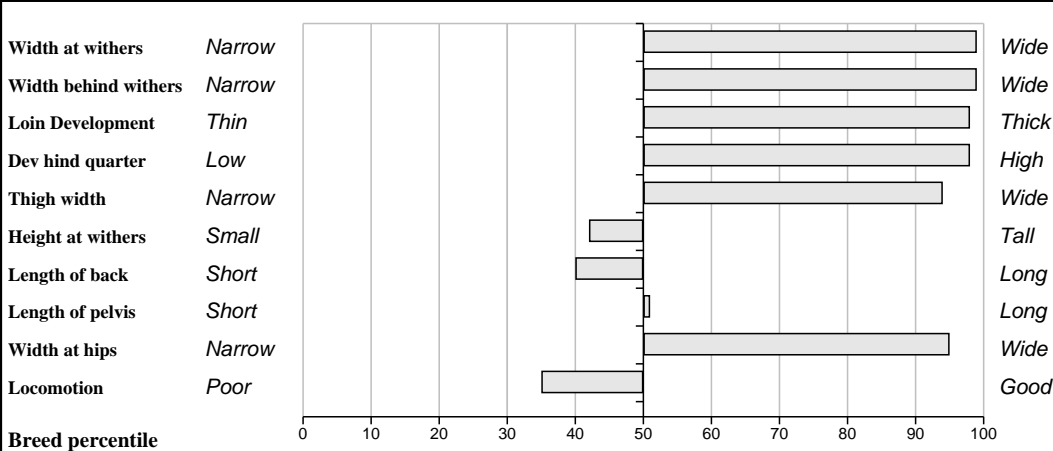

Lot 88 Crillaune Fulbert

Breed: Limousin

IE271666820125

DOB: 11-Sep-2010

Male

Owner: John Joseph Walsh - Derrygullinane Knockmore Ballina Co Mayo

Breeder: Patrick Kenny - Cunnagher Ross Castlebar Co Mayo

Sire: Wilodge Cerberus (WGE) SBV = €167 (41%)	Wilodge Tonka SBV = €134 (63%)	Oxygene
	Wilodge Priceless SBV = €103 (24%)	Wilodge Meclairé
Dam: Clooney Quinn Trudy IE311369190494 SBV = €43 (34%)	Louxor SBV = €11 (93%)	Furioso
	0126 Osephine SBV = €96 (27%)	Calypso
		Incomparable
		Josephine

€uro-Star Indexes

% Rank	Star Rating (within breed)	Indexes & Traits	€uro-Value	Data Reliability	Relative Data Reliability Comment
95%	★★★★★	Suckler Beef Value (SBV)	€111	25%	Medium
98%	★★★★★	Weanling Export	€75	40%	High
94%	★★★★★	Beef Carcass	€101	32%	Medium
N/A	N/A	Daughter Fertility	N/A	0%	Too Low
87%	★★★★★	Daughter Milk	€35	16%	Medium
Other Key Traits					
N/A	N/A	Calving Difficulty		23%	Too Low
67%	★★★★	Gestation Length		18%	Medium
59%	★★★	Docility		38%	High

GROW Linear Score Evaluation (Within-Breed Percentiles)

Animal scored. Linear scores and weaning weights in evaluations