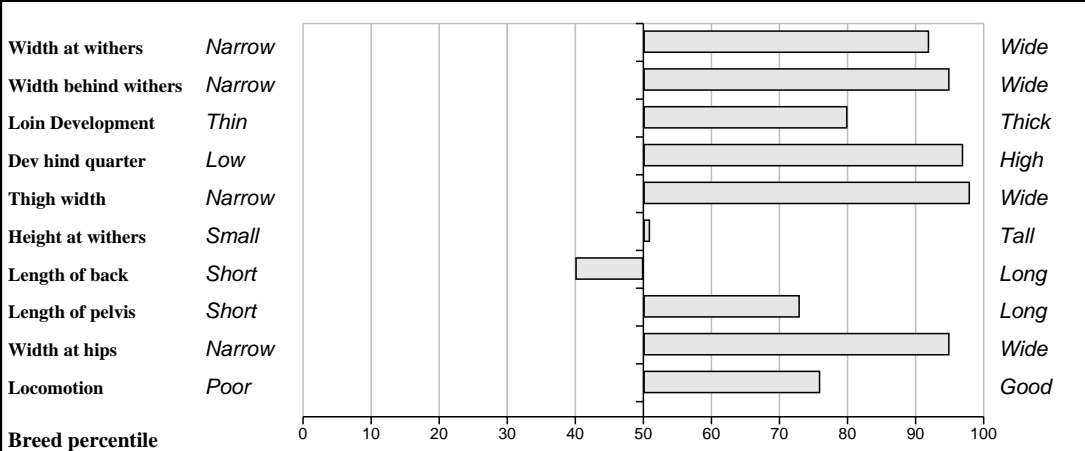

Lot 41 Coolrain Fidel Mchawk

Breed: Limousin

IE221153510275

DOB: 16-May-2010

Male

Owner: Gearoid & Padraic Kennedy - Derryduff Coolrain Portlaoise Co Laois

Sire: Moloskey C Hawk (IE131477830507) SBV = €120 (49%)	Ronick Hawk	SBV = €108 (92%)	Broadmeadows Cannon
			Ronick Esther
	Moloskey A392	SBV = €90 (41%)	Mas Du Clo
			Moloskey Nical
Dam: Coolrain Ballyskenagh IE221153540179 SBV = €100 (34%)	Grahams Unbeatable	SBV = €137 (73%)	Grahams Poncho
			Habitude
	Lisheen Ursula	SBV = €35 (42%)	Highlander
			Marhill Patricia

€uro-Star Indexes

% Rank	Star Rating (within breed)	Indexes & Traits	€uro-Value	Data Reliability	Relative Data Reliability Comment
86%	★★★★★	Suckler Beef Value (SBV)	€93	28%	Medium
86%	★★★★★	Weanling Export	€61	36%	Medium
84%	★★★★★	Beef Carcass	€91	31%	Medium
80%	★★★★★	Daughter Fertility	€17	5%	Medium
62%	★★★★	Daughter Milk	€21	10%	Low
Other Key Traits					
23%	★★	Calving Difficulty	6.3%	40%	Medium
33%	★★	Gestation Length		12%	Low
96%	★★★★★	Docility		17%	Low

GROW Linear Score Evaluation (Within-Breed Percentiles)
Animal scored. Linear scores and weaning weights in evaluations

BLUP Composites (Within Breed)