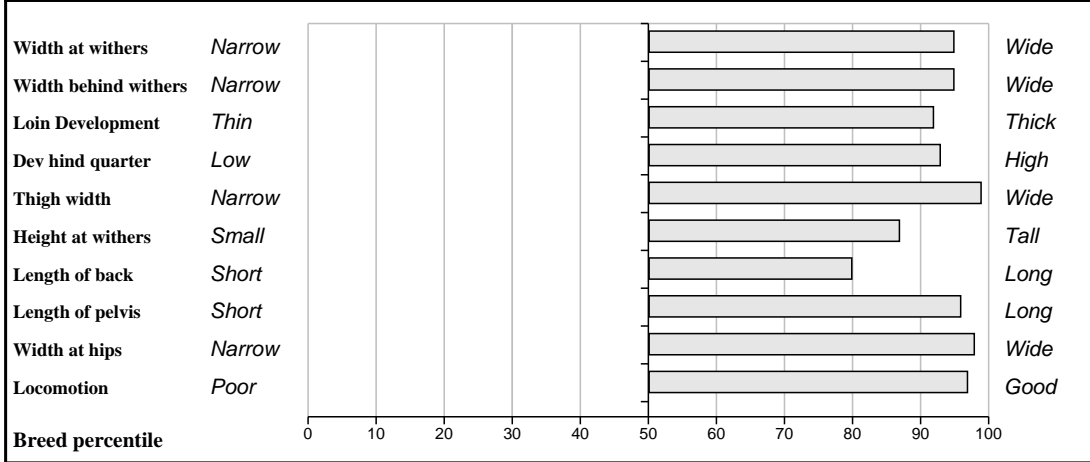

Lot 106 Mullary Fred

Breed: Limousin

IE261020820037

DOB: 17-Oct-2010

Male

Owner: Michael Molloy - Hillfield House Castletown Dunleer Co Louth

Sire: Samy (SYZ) SBV = €136 (61%)	Loriot-Mn	SBV = €131 (29%)	Heros Bis
			Verveine
	Nova	SBV = €103 (27%)	Jersey
			Hirondelle
Dam: Bremore Veneer IE171088860069 SBV = €80 (34%)	Nenuphar	SBV = €29 (95%)	Leo
			Giroflee
	Bremore Sallyann Et	SBV = €84 (35%)	Ideal 23
			Bremore Gipsy

€uro-Star Indexes

% Rank	Star Rating (within breed)	Indexes & Traits	€uro-Value	Data Reliability	Relative Data Reliability Comment
95%	★★★★★	Suckler Beef Value (SBV)	€113	28%	Medium
98%	★★★★★	Weanling Export	€76	34%	Medium
99%	★★★★★	Beef Carcass	€118	33%	Medium
27%	★★	Daughter Fertility	€-19	3%	Low
1%	★	Daughter Milk	€-19	11%	Low

Other Key Traits

23%	★★	Calving Difficulty	6.3%	38%	Medium
67%	★★★★	Gestation Length		18%	Medium
68%	★★★★	Docility		40%	High

GROW Linear Score Evaluation (Within-Breed Percentiles)

Animal scored. Linear scores and weaning weights in evaluations

BLUP Composites (Within Breed)