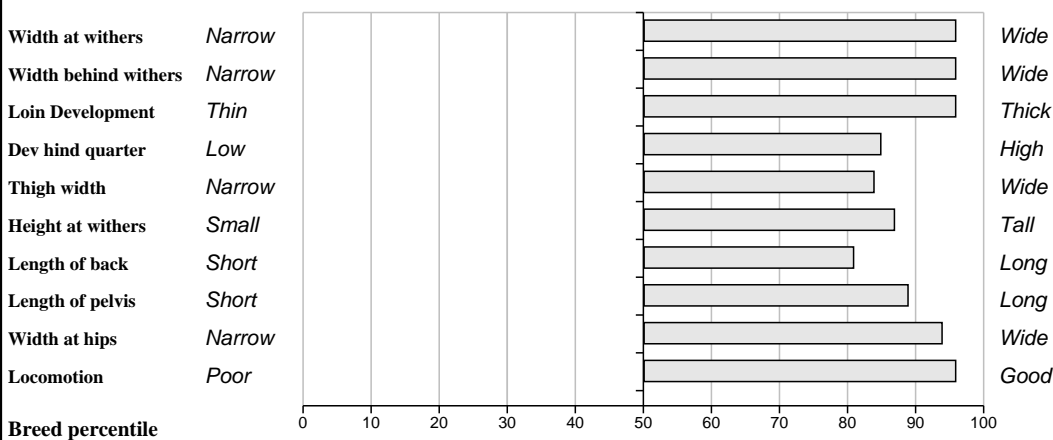

Lot 15 Templequain Fudge

Breed: Limousin

IE221241730963

DOB: 28-Mar-2010

Male

Owner: Thomas O'Shea - Templequain Rathdowney Portlaoise Co Laois

Sire: Mas Du Clo (MUC) SBV = €65 (98%)	Bambino SBV = €28 (31%)	Ultimum Souriante
	Cosette SBV = €83 (28%)	Tilleul Lancette
Dam: Ardlea Verdict IE221064590447 SBV = €85 (32%)	0161 Papillon SBV = €72 (48%)	Levrier Identite
	Ardlea Mona SBV = €72 (44%)	Justicier F056 Huguenotte

€uro-Star Indexes

% Rank	Star Rating (within breed)	Indexes & Traits	€uro-Value	Data Reliability	Relative Data Reliability Comment
93%	★★★★★	Suckler Beef Value (SBV)	€106	37%	High
99%	★★★★★	Weanling Export	€79	44%	High
95%	★★★★★	Beef Carcass	€103	40%	High
51%	★★★	Daughter Fertility	€-3	19%	High
45%	★★★	Daughter Milk	€15	24%	High
Other Key Traits					
21%	★★	Calving Difficulty	6.4%	42%	High
24%	★★	Gestation Length		26%	Medium
48%	★★★	Docility		45%	High

GROW Linear Score Evaluation (Within-Breed Percentiles)

Animal scored. Linear scores and weaning weights in evaluations

BLUP Composites (Within Breed)