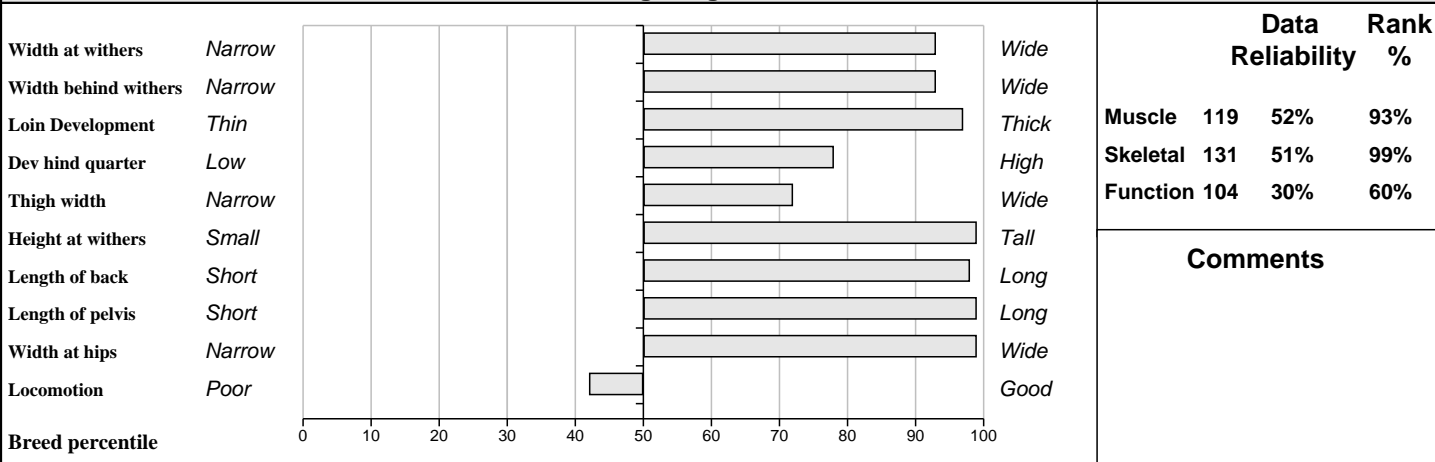

Other Key Traits

82%	★★★★★	Calving Difficulty	4.1%	41%	Medium
38%	★★	Gestation Length		49%	High
63%	★★★★	Docility		45%	High

GROW Linear Score Evaluation (Within-Breed Percentiles)
 Animal scored. Linear scores and weaning weights in evaluations