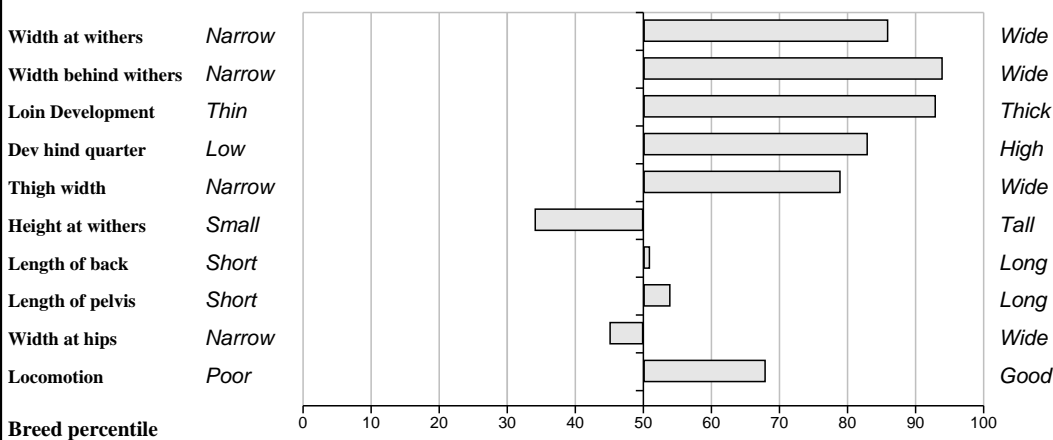

Lot 53 Curry Bawn Fintan

Breed: Limousin

IE271691760350

DOB: 10-Jul-2010

Male

Owner: Martin Ruane - Curry Belcarra Castlebar Co Mayo

Sire: Ulm (ULM) SBV = €74 (84%)	Mas Du Clo SBV = €65 (98%)	Bambino Cosette
	Nivelle SBV = €81 (38%)	Dauphin Isette
Dam: Curry Bawn Della IE271691760276 SBV = €66 (32%)	Imperial SBV = €52 (92%)	Vainqueur Amorce
	Curry Bawn Una SBV = €86 (32%)	Ortolan Curry Bawn Rachel

€uro-Star Indexes

% Rank	Star Rating (within breed)	Indexes & Traits	€uro-Value	Data Reliability	Relative Data Reliability Comment
50%	★★★	Suckler Beef Value (SBV)	€66	34%	High
71%	★★★★	Weanling Export	€54	43%	High
72%	★★★★	Beef Carcass	€83	36%	High
14%	★	Daughter Fertility	€-32	6%	Medium
79%	★★★★	Daughter Milk	€30	15%	Medium
Other Key Traits					
21%	★★	Calving Difficulty	6.4%	41%	Medium
16%	★	Gestation Length		26%	Medium
73%	★★★★	Docility		43%	High

GROW Linear Score Evaluation (Within-Breed Percentiles)

Animal scored. Linear scores and weaning weights in evaluations

BLUP Composites (Within Breed)