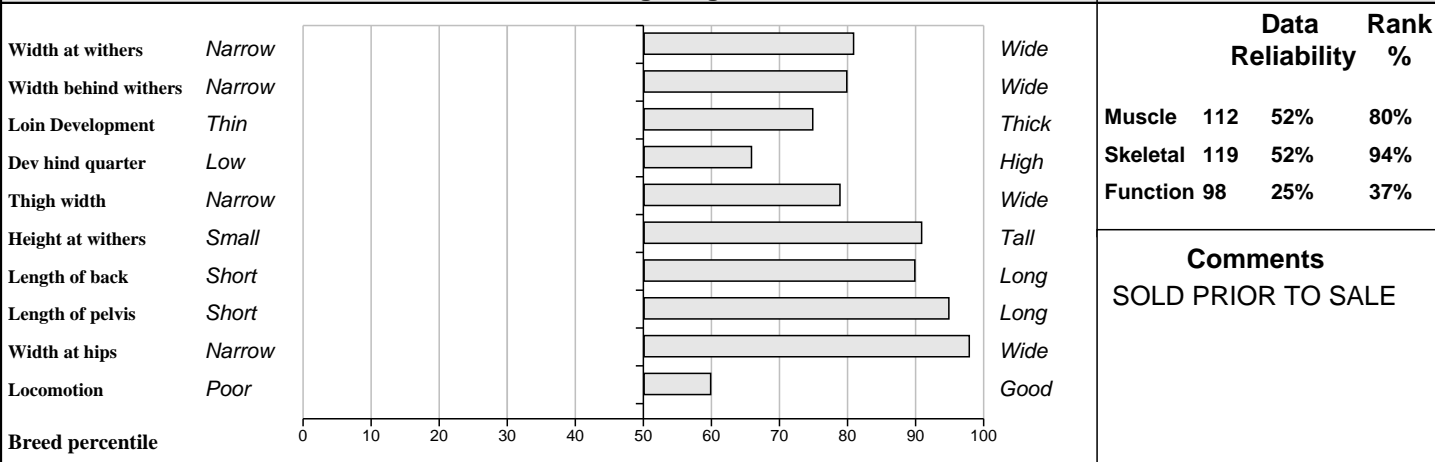

Lot 7 Cushcallow Fran **Breed: Limousin**
IE301303290157 **DOB: 26-Feb-2010** **Twin to Male** **Male**
Owner: Peter Keane - Cuba Avenue Banagher Co Offaly

Sire: Roundhill Botan 983 (Et) (RBU) SBV = €118 (84%)	Otan	SBV = €176 (88%)	Insecte
	Roundhill Sorcha Et	SBV = €126 (59%)	Jade
Dam: Cushcallow Amber IE301303280073 SBV = €135 (39%)	Jacadit	SBV = €98 (84%)	Geant
	Leckee Raspberry	SBV = €121 (49%)	Dalida
			Equateur
			Eloquente
			Dauphin
			Leckee Krystal

€uro-Star Indexes

% Rank	Star Rating (within breed)	Indexes & Traits	€uro-Value	Data Reliability	Relative Data Reliability Comment
99%	★★★★★★	Suckler Beef Value (SBV)	€137	32%	Medium
95%	★★★★★★	Weanling Export	€70	45%	High
98%	★★★★★★	Beef Carcass	€112	39%	High
86%	★★★★★★	Daughter Fertility	€23	3%	Low
99%	★★★★★★	Daughter Milk	€64	13%	Medium

Other Key Traits

N/A	N/A	Calving Difficulty	30%	Too Low
21%	★★	Gestation Length	29%	Medium
80%	★★★★★★	Docility	45%	High

GROW Linear Score Evaluation (Within-Breed Percentiles)
Animal scored. Linear scores and weaning weights in evaluations