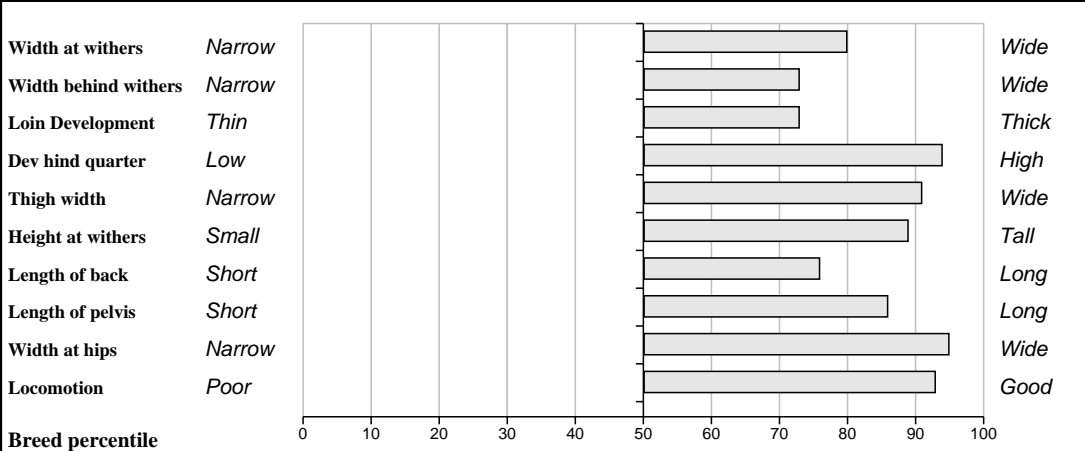

Lot 48 Woodview Figro

Breed: Limousin

IE121584870787

DOB: 18-Jun-2010

Male

Owner: David Abbott - Woodview House Drumcrow Killeshandra Cavan Co Cavan

Sire: Wilodge Vantastic (VTI) SBV = €156 (76%)	Wilodge Tonka SBV = €134 (63%)	Oxygene
	Ravenelle SBV = €104 (29%)	Wilodge Meclairé
Dam: Cornamundy Tulipe IE291531370111 SBV = €56 (41%)	Anfield Mascot SBV = €82 (70%)	Fidele
	Cornamundy Mariah SBV = €26 (40%)	Ballynerrin Julia (Dna)
		Espoir
		Cornamundy Iontas

€uro-Star Indexes

% Rank	Star Rating (within breed)	Indexes & Traits	€uro-Value	Data Reliability	Relative Data Reliability Comment
87%	★★★★★	Suckler Beef Value (SBV)	€95	36%	High
93%	★★★★★	Weanling Export	€67	43%	High
96%	★★★★★	Beef Carcass	€105	36%	High
96%	★★★★★	Daughter Fertility	€42	2%	Low
2%	★	Daughter Milk	€-13	18%	Medium
Other Key Traits					
1%	★	Calving Difficulty	10.6%	43%	High
46%	★★★	Gestation Length		50%	High
99%	★★★★★	Docility		43%	High

GROW Linear Score Evaluation (Within-Breed Percentiles)
Animal scored. Linear scores and weaning weights in evaluations

BLUP Composites (Within Breed)