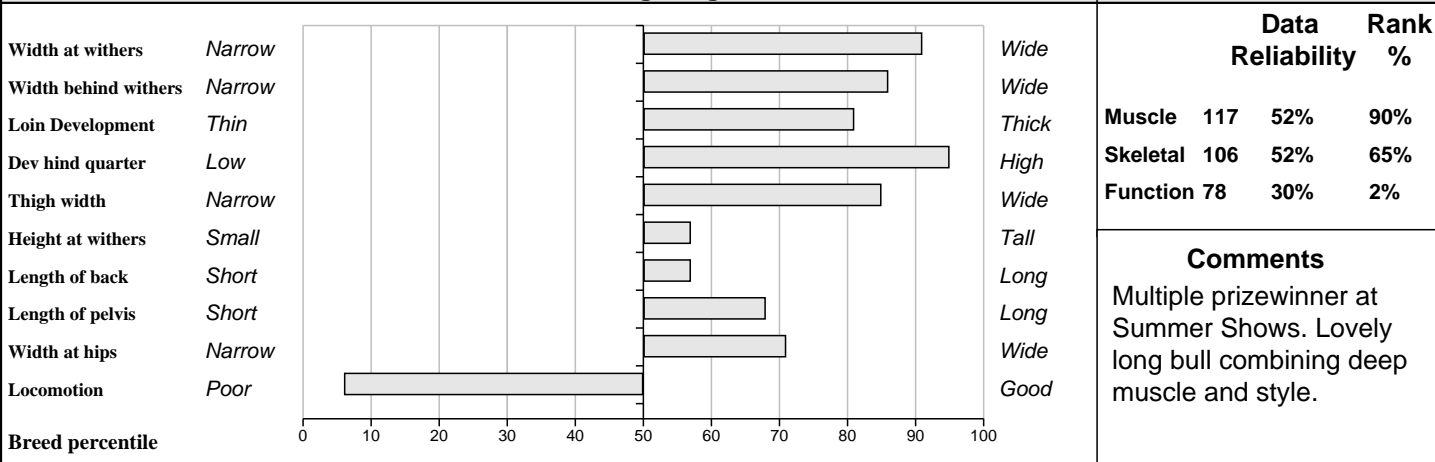

Lot 3   **Birchpark Federico**   **Breed: Limousin**
IE131902510035   **DOB: 13-Feb-2010**   **Male**
Owner: Owen Flannery - Clouny Mountshannon Co Clare

Sire: Rocky (ROX) SBV = €98 (99%)	Jacot	SBV = €128 (30%)	Dauphin
	Gloire	SBV = €42 (26%)	Violette
Dam: Clonlara Beauty (Et) IE131837890054 SBV = €95 (35%)	Grahams Samson	SBV = €106 (86%)	Eldorado
	Castlevieview Grainne Et	SBV = €59 (42%)	Banane
			Jersey
			Lisette
			Beachampton Stuart
			Ushurette

€uro-Star Indexes

% Rank	Star Rating (within breed)	Indexes & Traits	€uro-Value	Data Reliability	Relative Data Reliability Comment
92%	★★★★★	Suckler Beef Value (SBV)	€104	38%	High
97%	★★★★★	Weanling Export	€74	47%	High
94%	★★★★★	Beef Carcass	€102	42%	High
59%	★★★	Daughter Fertility	€2	23%	High
39%	★★	Daughter Milk	€13	28%	High

Other Key Traits

37%	★★	Calving Difficulty	5.7%	41%	Medium
21%	★★	Gestation Length		28%	Medium
93%	★★★★★	Docility		45%	High

GROW Linear Score Evaluation (Within-Breed Percentiles)
Animal scored. Linear scores and weaning weights in evaluations

BLUP Composites (Within Breed)

	Data	Rank
	Reliability	%
Muscle	117 52%	90%
Skeletal	106 52%	65%
Function	78 30%	2%

Comments
Multiple prizewinner at Summer Shows. Lovely long bull combining deep muscle and style.