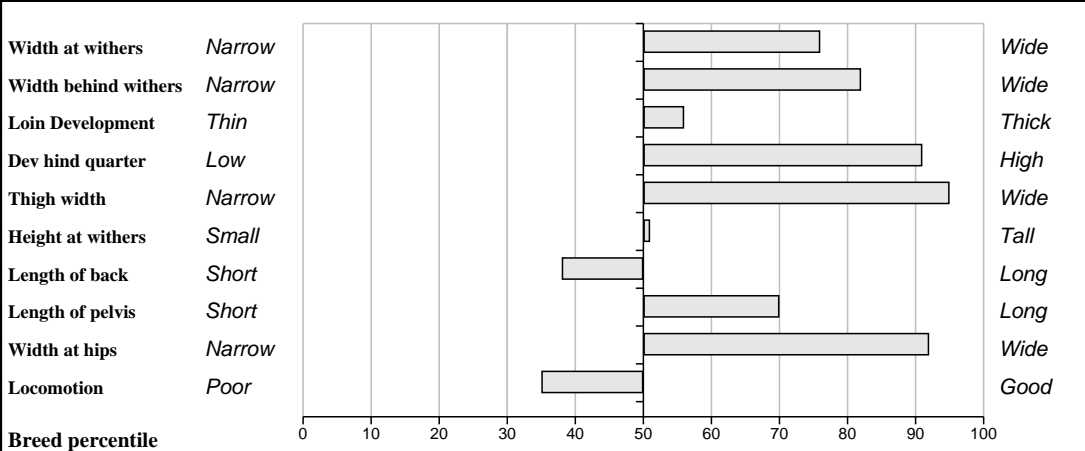

Lot 68 Clonfad Finbar

Breed: Limousin

IE301433420862

DOB: 05-Aug-2010

Male

Owner: Martin Cleary - Clonfad Shinrone Co Offaly

Sire: Ionesco (ION) SBV = €71 (93%)	Bambino	SBV = €42 (47%)	Riquet
			Pepee
	Coquette	SBV = €64 (27%)	Uccle
			Laureate
Dam: Clonfad Caroline IE301433470660 SBV = €19 (39%)	Parisien	SBV = €69 (86%)	Lanaud
			Maitresse
	Clonfad Vonnie	SBV = €31 (33%)	Fidele
			Gorvagh Kerri

€uro-Star Indexes

% Rank	Star Rating (within breed)	Indexes & Traits	€uro-Value	Data Reliability	Relative Data Reliability Comment
53%	★★★	Suckler Beef Value (SBV)	€67	39%	High
81%	★★★★★	Weanling Export	€58	44%	High
52%	★★★	Beef Carcass	€73	40%	High
40%	★★★	Daughter Fertility	€-10	13%	Medium
14%	★	Daughter Milk	€2	21%	Medium
Other Key Traits					
71%	★★★★	Calving Difficulty	4.5%	42%	High
31%	★★	Gestation Length		51%	High
99%	★★★★★	Docility		45%	High

GROW Linear Score Evaluation (Within-Breed Percentiles)
Animal scored. Linear scores and weaning weights in evaluations

BLUP Composites (Within Breed)