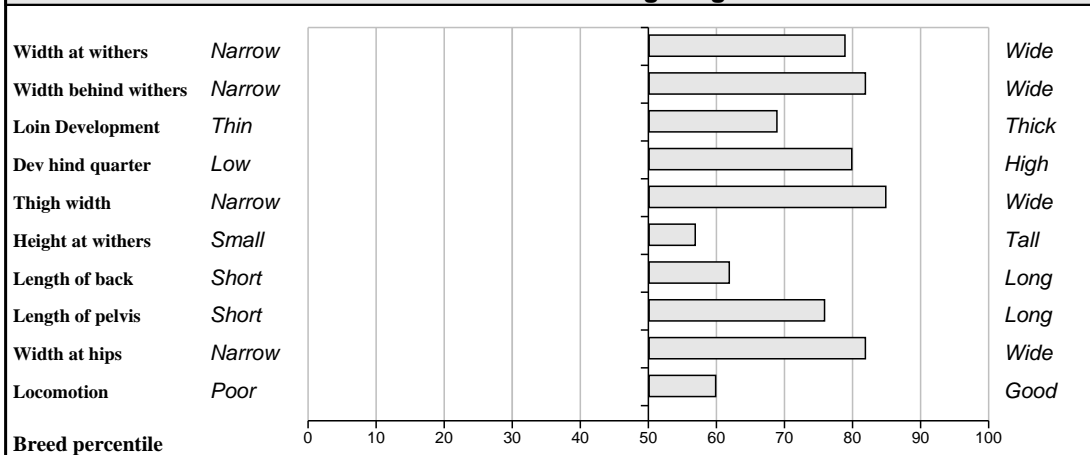

Lot 30 Ardlea Fat

Breed: Limousin

IE221064520952

DOB: 30-Apr-2010

Male

Owner: Daniel Tynan - Beechhill Farm Doon Mountrath Co Laois

Sire: Vison (VZN) SBV = €79 (78%)	Nino	SBV = €72 (32%)	Lino
			Justice
	Ritournell	SBV = €77 (33%)	Nectar
			Nostalgie
Dam: Alizee FR2306629456 SBV = €21 (15%)	Utah	SBV = €65 (12%)	Rocky
			Nocoise
	Rebelle	SBV = €6 (11%)	Lasso
			Eve

€uro-Star Indexes

% Rank	Star Rating (within breed)	Indexes & Traits	€uro-Value	Data Reliability	Relative Data Reliability Comment
41%	★★★	Suckler Beef Value (SBV)	€60	34%	High
30%	★★	Weanling Export	€42	42%	High
36%	★★	Beef Carcass	€66	38%	High
47%	★★★	Daughter Fertility	€-6	4%	Low
38%	★★	Daughter Milk	€13	11%	Low
Other Key Traits					
32%	★★	Calving Difficulty	5.9%	38%	Medium
82%	★★★★★	Gestation Length		44%	High
68%	★★★★	Docility		42%	High

GROW Linear Score Evaluation (Within-Breed Percentiles)
Animal scored. Linear scores and weaning weights in evaluations

BLUP Composites (Within Breed)