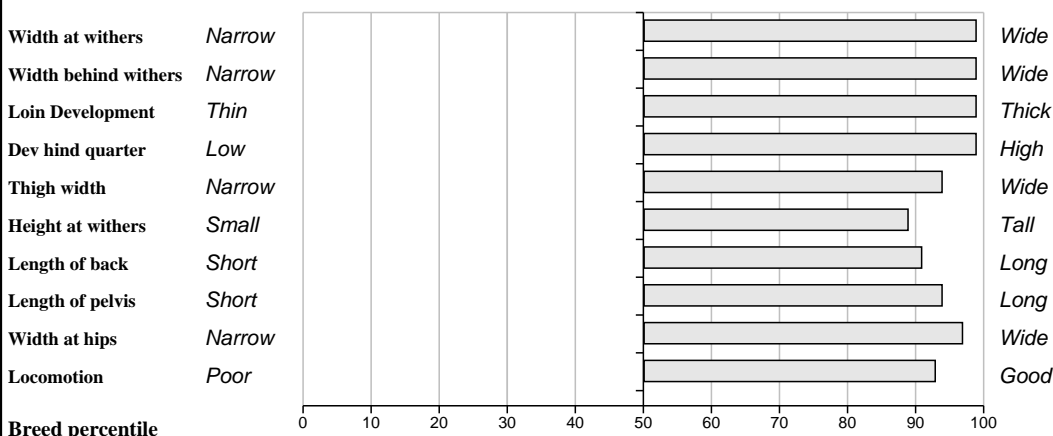

Lot 75 Tomriland Frankie Et **Breed: Limousin**

IE381121170436 **DOB: 02-Sep-2010** **Male**

Owner: Noel Kenny - Tomriland Roundwood Ashford Co Wicklow

Sire: Objat (FR1930299413) SBV = €115 (42%)	Dauphin SBV = €76 (97%)	Romeo Ombrette
	Melodie SBV = €79 (19%)	Delta Amelie
Dam: Voyelle FR1932179624 SBV = €117 (14%)	Retiaire SBV = €116 (23%)	Jupiter Nymphe
	Harpe	Danois Emma

€uro-Star Indexes

% Rank	Star Rating (within breed)	Indexes & Traits	€uro-Value	Data Reliability	Relative Data Reliability Comment
98%	★★★★★	Suckler Beef Value (SBV)	€127	20%	Low
99%	★★★★★	Weanling Export	€95	39%	High
97%	★★★★★	Beef Carcass	€109	30%	Medium
25%	★★	Daughter Fertility	€-21	5%	Medium
56%	★★★	Daughter Milk	€19	8%	Low
Other Key Traits					
N/A	N/A	Calving Difficulty		11%	Too Low
N/A	N/A	Gestation Length		6%	Too Low
99%	★★★★★	Docility		37%	Medium

GROW Linear Score Evaluation (Within-Breed Percentiles)

Animal scored. Linear scores and weaning weights in evaluations