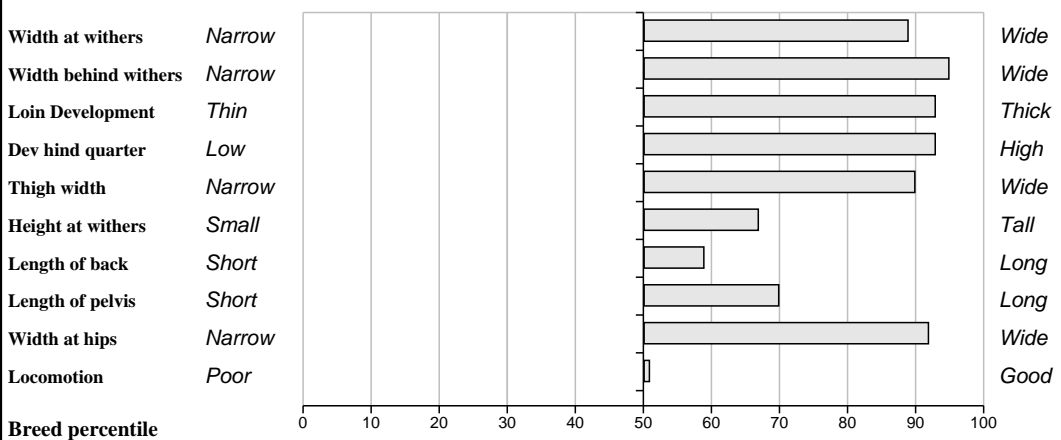

Lot 72 Townleyhall Fagin

Breed: Limousin

IE281229220324

DOB: 01-Sep-2010

Male

Owner: Derek Russell - Townley Hall Drogheda Co Louth

Sire: Castleview Virulent (Et) (CVV) SBV = €112 (92%)	Geant SBV = €70 (92%)	Dauphin Cerise
	Gentile SBV = €101 (54%)	Concert Usuelle
Dam: Townleyhall Twinkle IE281229290099 SBV = €25 (38%)	Ferry SBV = €27 (97%)	As De Pic Verveine
	Townleyhall Dana SBV = €31 (30%)	Ardigon Viscount Ardigon Sugar

€uro-Star Indexes

% Rank	Star Rating (within breed)	Indexes & Traits	€uro-Value	Data Reliability	Relative Data Reliability Comment
94%	★★★★★	Suckler Beef Value (SBV)	€110	37%	High
99%	★★★★★	Weanling Export	€81	46%	High
93%	★★★★★	Beef Carcass	€100	41%	High
45%	★★★	Daughter Fertility	€-7	14%	Medium
92%	★★★★★	Daughter Milk	€41	17%	Medium
Other Key Traits					
29%	★★	Calving Difficulty	6%	41%	Medium
15%	★	Gestation Length		28%	Medium
68%	★★★★	Docility		46%	High

GROW Linear Score Evaluation (Within-Breed Percentiles)
Animal scored. Linear scores and weaning weights in evaluations

BLUP Composites (Within Breed)