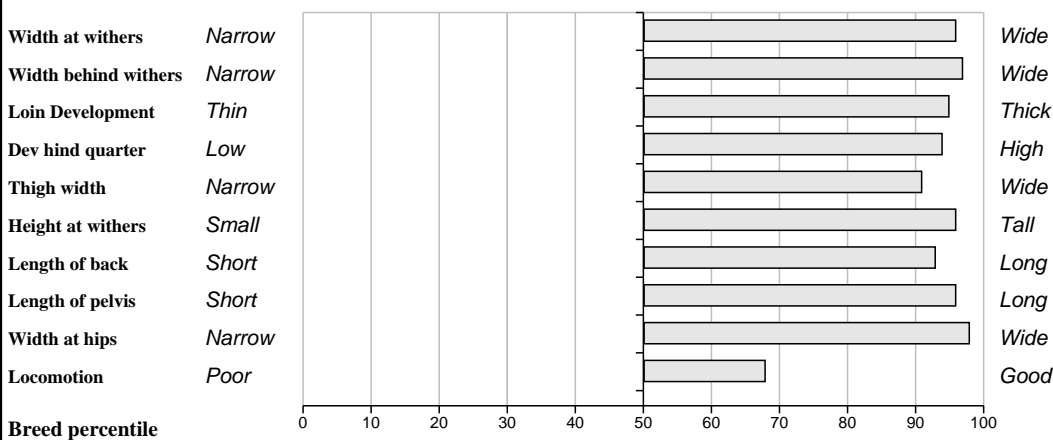

Lot 74 Millvalley Flame

Breed: Limousin

IE151924960002

DOB: 01-Sep-2010

Male

Owner: Derek Daly - New Quay Burren Co Clare

Breeder: Sheena Noonan - 35 Cois Coillte Kilworth Co Cork

Sire: Sympa (SYP) SBV = €145 (82%)	Octopus	SBV = €111 (39%)	Haricot
			Justine
	Operette	SBV = €88 (38%)	Genial
			Lavande
Dam: Roundhill Bdalida 988 (Et) IE241280240988 SBV = €151 (32%)	Otan	SBV = €176 (88%)	Insecte
			Jade
	Roundhill Sorcha Et	SBV = €126 (59%)	Geant
			Dalida

Parental Average Euro-Star Indexes

% Rank	Star Rating (within breed)	Indexes & Traits	€uro-Value	Data Reliability	Relative Data Reliability Comment
99%	★★★★★	Suckler Beef Value (SBV)	€148	27%	Medium
99%	★★★★★	Weanling Export	€83	27%	Medium
99%	★★★★★	Beef Carcass	€123	26%	Medium
98%	★★★★★	Daughter Fertility	€54	6%	Medium
70%	★★★★	Daughter Milk	€25	15%	Medium
Other Key Traits					
42%	★★★	Calving Difficulty	5.5%	33%	Low
30%	★★	Gestation Length		31%	High
90%	★★★★★	Docility		28%	Medium

Parental Average GROW Traits (Within-Breed Percentiles)

Animal scored. Scores or weaning weights not eligible for evaluation

BLUP Composites (Within Breed)