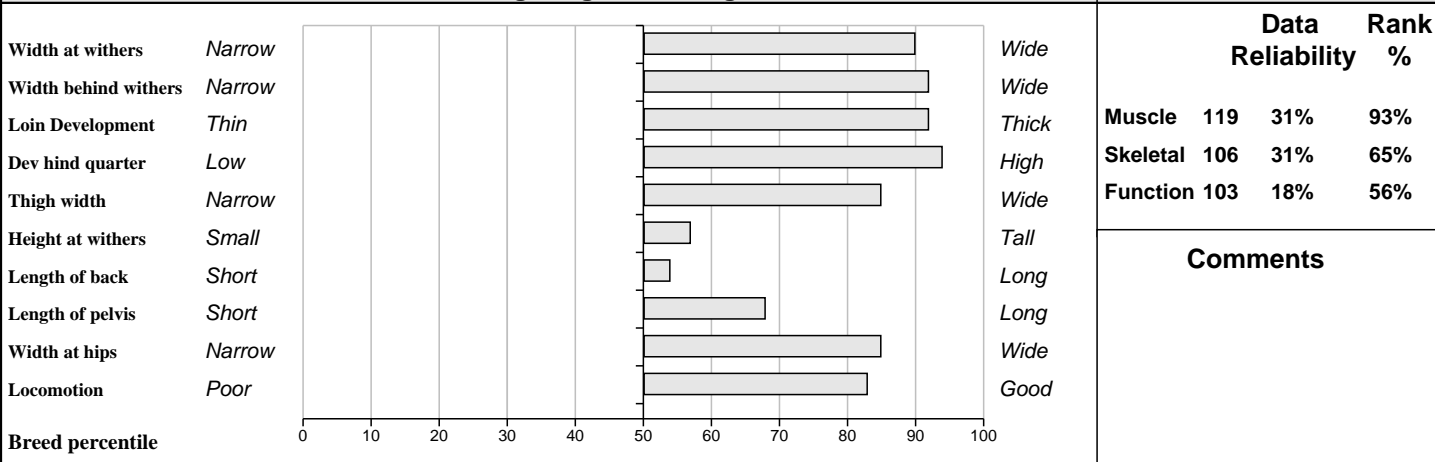

Lot 50 Loughan Limousins Falcon **Breed: Limousin**
IE121209380103 **DOB: 26-Jun-2010** **Male**
Owner: Charles Doughty - Crossbane Mullagh Co Cavan

Sire: Sauvignon (SVG) SBV = €92 (73%)	Mexicain SBV = €64 (34%)	Galopin
		Allumette
	Manon SBV = €76 (49%)	Tarvis
		Etincelle
Dam: Carwin Berni IE121133360169 SBV = €117 (35%)	Roundhill Saturn Et SBV = €150 (74%)	Ideal 23
		Roundhill Meridian Et
	Carwin Pender SBV = €87 (48%)	Grange Balerno
		Luttrellstown Immortal

Parental Average Euro-Star Indexes

% Rank	Star Rating (within breed)	Indexes & Traits	€uro-Value	Data Reliability	Relative Data Reliability Comment
90%	★★★★★	Suckler Beef Value (SBV)	€99	25%	Medium
94%	★★★★★	Weanling Export	€68	26%	Medium
86%	★★★★★	Beef Carcass	€92	25%	Low
64%	★★★★	Daughter Fertility	€5	5%	Medium
83%	★★★★★	Daughter Milk	€32	9%	Low

Other Key Traits					
46%	★★★	Calving Difficulty	5.4%	36%	Low
25%	★★	Gestation Length		24%	Medium
80%	★★★★★	Docility		26%	Medium

Parental Average GROW Traits (Within-Breed Percentiles)
Animal scored. Scores or weaning weights not eligible for evaluation