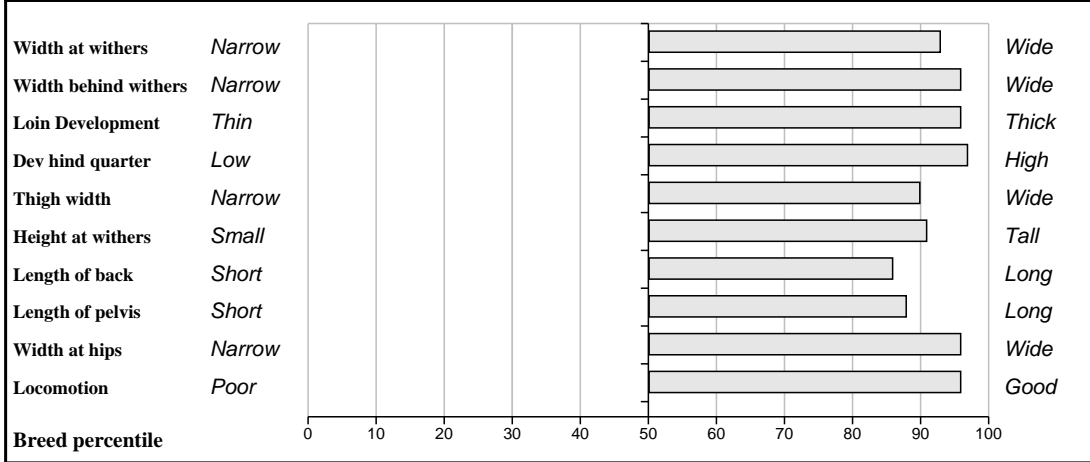

Lot 31 Ballaghboy Farrell

Breed: Limousin

IE131178280223

DOB: 01-May-2010

Male

Owner: Dan O'Connor - Ballaghboy Doora Ennis Co Clare

Sire: Wilodge Vantastic (VTI) SBV = €156 (76%)	Wilodge Tonka SBV = €134 (63%)	Oxygene
		Wilodge Meclair
	Ravenelle SBV = €104 (29%)	Jersey
		Isabelle
Dam: Griston Tequila IE241107580358 SBV = €72 (36%)	Mas Du Clo SBV = €65 (98%)	Bambino
		Cosette
	Lina Patricia SBV = €90 (31%)	Genial
		Coolkirky Kate

Parental Average Euro-Star Indexes

% Rank	Star Rating (within breed)	Indexes & Traits	€uro-Value	Data Reliability	Relative Data Reliability Comment
97%	★★★★★	Suckler Beef Value (SBV)	€122	29%	Medium
99%	★★★★★	Weanling Export	€80	32%	Medium
99%	★★★★★	Beef Carcass	€120	29%	Medium
79%	★★★★	Daughter Fertility	€17	2%	Low
2%	★	Daughter Milk	€-14	17%	Medium
Other Key Traits					
21%	★★	Calving Difficulty	6.4%	41%	Medium
67%	★★★★	Gestation Length		25%	Medium
92%	★★★★★	Docility		27%	Medium

Parental Average GROW Traits (Within-Breed Percentiles)
Animal scored. Scores or weaning weights not eligible for evaluation

BLUP Composites (Within Breed)