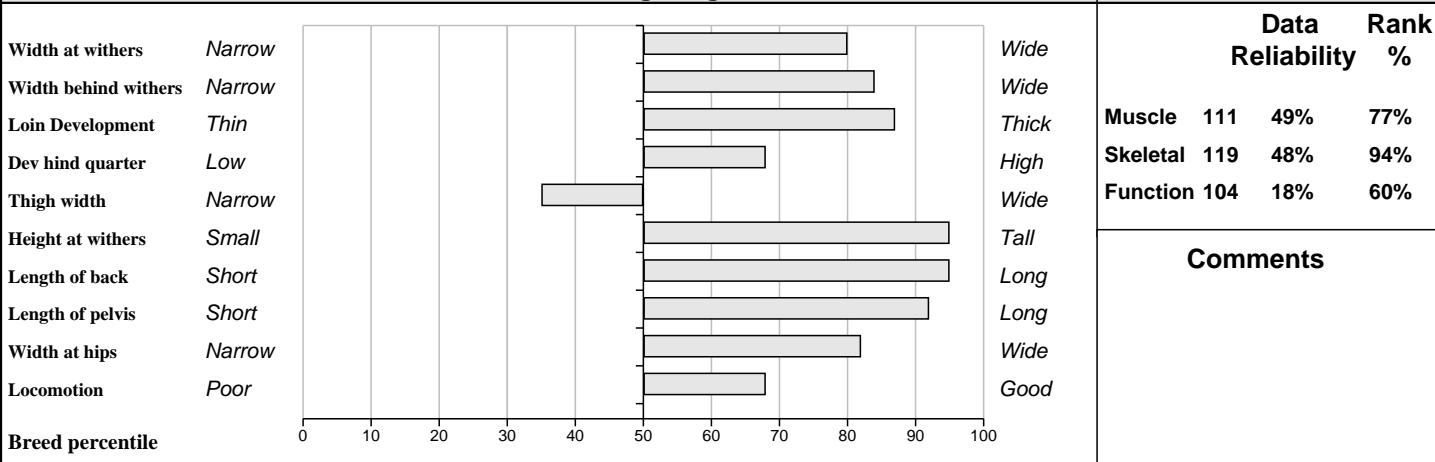

Lot 65   Glenvista Fantastic   Breed: Limousin
UK947004512087   DOB: 03-Aug-2010   Male
Owner: Gerard Davis - Castlebrock Ballinalee Co Longford
Breeder: Messrs Price Clarke - Magheracross Ballinallard Co. Fermanagh Bt94 2jp

Sire: Ampertaine Abracadabra (AIA) SBV = €105 (68%)	Sympa SBV = €145 (82%)	Octopus
		Operette
	Ampertaine Penny SBV = €43 (28%)	Muscular
		Ampertaine Hannah
Dam: Glenvista Charlotte CPT07003	Grahams Unbeatable SBV = €137 (73%)	Grahams Poncho
		Habitude
	Gortmacall Ulla SBV = €40 (27%)	Mount Scott Sam
		Barnattin Khan

€uro-Star Indexes

% Rank	Star Rating (within breed)	Indexes & Traits	€uro-Value	Data Reliability	Relative Data Reliability Comment
96%	★★★★★	Suckler Beef Value (SBV)	€115	28%	Medium
98%	★★★★★	Weanling Export	€78	39%	High
75%	★★★★	Beef Carcass	€85	30%	Medium
		Daughter Fertility			
N/A	N/A	Daughter Milk	N/A	5%	Too Low

Other Key Traits

99%	★★★★★	Calving Difficulty	2.5%	34%	Low
99%	★★★★★	Gestation Length		29%	Medium
68%	★★★★	Docility		21%	Low

GROW Linear Score Evaluation (Within-Breed Percentiles)
Animal scored. Linear scores and weaning weights in evaluations