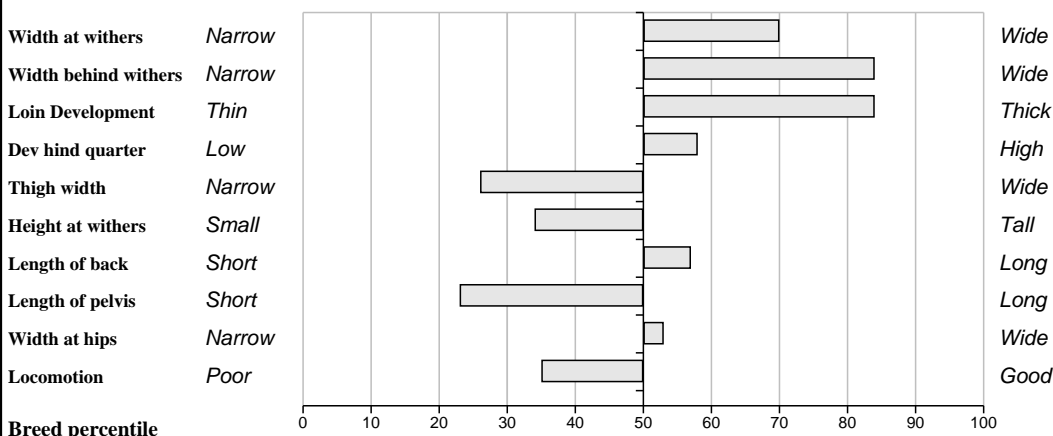

Lot 90 Newtown Fernando **Breed: Limousin**

IE231230690491 **DOB: 12-Sep-2010** **Male**

Owner: Stanley Richardson - Newtowngore Leitrim Co Leitrim

Sire: Veteran (S771) SBV = €63 (30%)	Noble	SBV = €77 (12%)	Jovial
			Danseuse
	Ramure	SBV = €105 (16%)	Dauphin
			Iza
Dam: Newtown Dolly IE231230670416 SBV = €47 (33%)	Ocean	SBV = €75 (80%)	Espoir
			Gloria
	Newtown Molly	SBV = €-4 (47%)	Grange Balerno
			Newtown Helena

€uro-Star Indexes

% Rank	Star Rating (within breed)	Indexes & Traits	€uro-Value	Data Reliability	Relative Data Reliability Comment
37%	★★	Suckler Beef Value (SBV)	€58	27%	Medium
75%	★★★★	Weanling Export	€56	34%	Medium
24%	★★	Beef Carcass	€60	27%	Medium
N/A	N/A	Daughter Fertility	N/A	1%	Too Low
N/A	N/A	Daughter Milk	N/A	7%	Too Low
Other Key Traits					
77%	★★★★	Calving Difficulty	4.3%	33%	Low
66%	★★★★	Gestation Length		40%	High
34%	★★	Docility		36%	Medium

GROW Linear Score Evaluation (Within-Breed Percentiles)
Animal scored. Linear scores and weaning weights in evaluations

BLUP Composites (Within Breed)