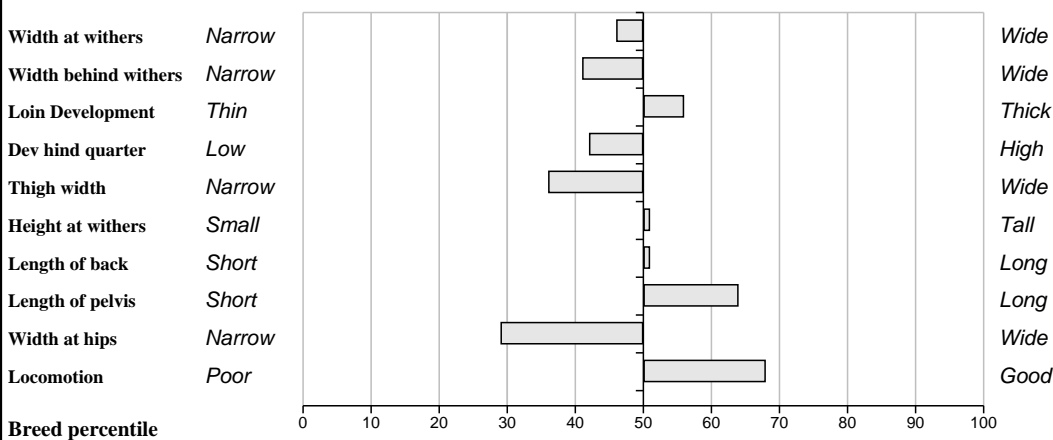

Lot 16 Ashleigh Fabio

Breed: Limousin

IE281318280405

DOB: 01-Apr-2010

Male

Owner: Tony & Bridget Grady - Clairstown Julianstown Co Meath

Sire: Milbrook Tanko (TKO) SBV = €111 (97%)	Mas Du Clo	SBV = €65 (98%)	Bambino
			Cosette
	Milbrook Monique Et	SBV = €107 (63%)	Broadmeadows Cannon
			Milbrook Freda
Dam: Ashleigh Ulla IE281318280231 SBV = €64 (37%)	Epson	SBV = €86 (98%)	Vagabond - Fr
			Technique
		Ashleigh Rena	SBV = €61 (44%)
		Ideal 23	
		Reask Naisternum	

€uro-Star Indexes

% Rank	Star Rating (within breed)	Indexes & Traits	€uro-Value	Data Reliability	Relative Data Reliability Comment
75%	★★★★	Suckler Beef Value (SBV)	€83	38%	High
38%	★★	Weanling Export	€44	38%	High
70%	★★★★	Beef Carcass	€82	38%	High
86%	★★★★★	Daughter Fertility	€24	16%	Medium
67%	★★★★	Daughter Milk	€23	21%	Medium
Other Key Traits					
21%	★★	Calving Difficulty	6.5%	42%	High
26%	★★	Gestation Length		47%	High
90%	★★★★★	Docility		45%	High

GROW Linear Score Evaluation (Within-Breed Percentiles)

Animal scored. Linear scores and weaning weights in evaluations

BLUP Composites (Within Breed)