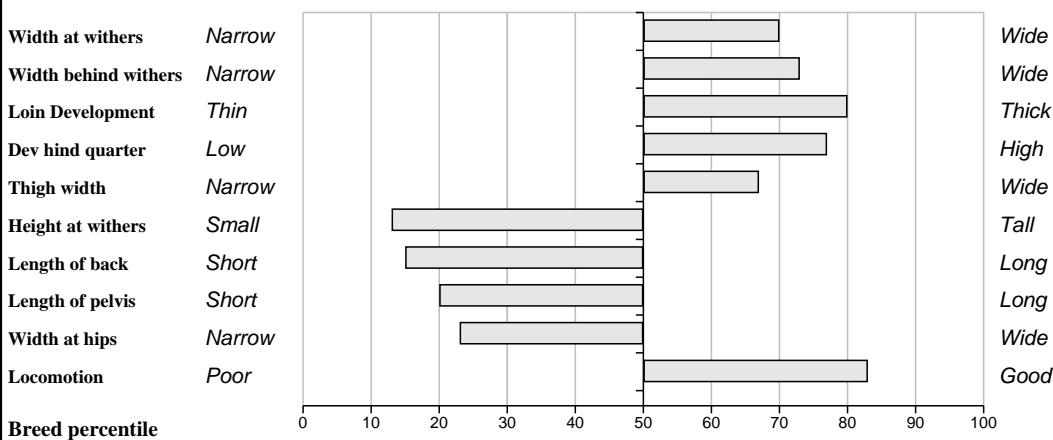

Lot 13 Ballinahinch Fergie

Breed: Limousin

IE381127070351

DOB: 22-Mar-2010

Male

Owner: Seamus Cullen - Ballinahinch Newtownmountkennedy Co Wicklow

Sire: Bailea Cossack (UK720297701421) SBV = €71 (24%)	Salmon	SBV = €34 (19%)	F22 Nestor
			Nina
	Bailea Sapphire		Marron
			Bailea Nifty
Dam: Ballinahinch Abbey IE381127050201 SBV = €61 (39%)	Rubis	SBV = €59 (95%)	Joueur
			Flamenco
	Tithewer Rebekah	SBV = €43 (37%)	Ulysse
			Ballydaniel Kate

€uro-Star Indexes

% Rank	Star Rating (within breed)	Indexes & Traits	€uro-Value	Data Reliability	Relative Data Reliability Comment
43%	★★★	Suckler Beef Value (SBV)	€61	24%	Low
63%	★★★★	Weanling Export	€52	37%	High
42%	★★★	Beef Carcass	€69	30%	Medium
N/A	N/A	Daughter Fertility	N/A	0%	Too Low
25%	★★	Daughter Milk	€8	10%	Low
Other Key Traits					
47%	★★★	Calving Difficulty	5.3%	33%	Low
N/A	N/A	Gestation Length		6%	Too Low
38%	★★	Docility		40%	High

GROW Linear Score Evaluation (Within-Breed Percentiles)

Animal scored. Linear scores and weaning weights in evaluations

BLUP Composites (Within Breed)