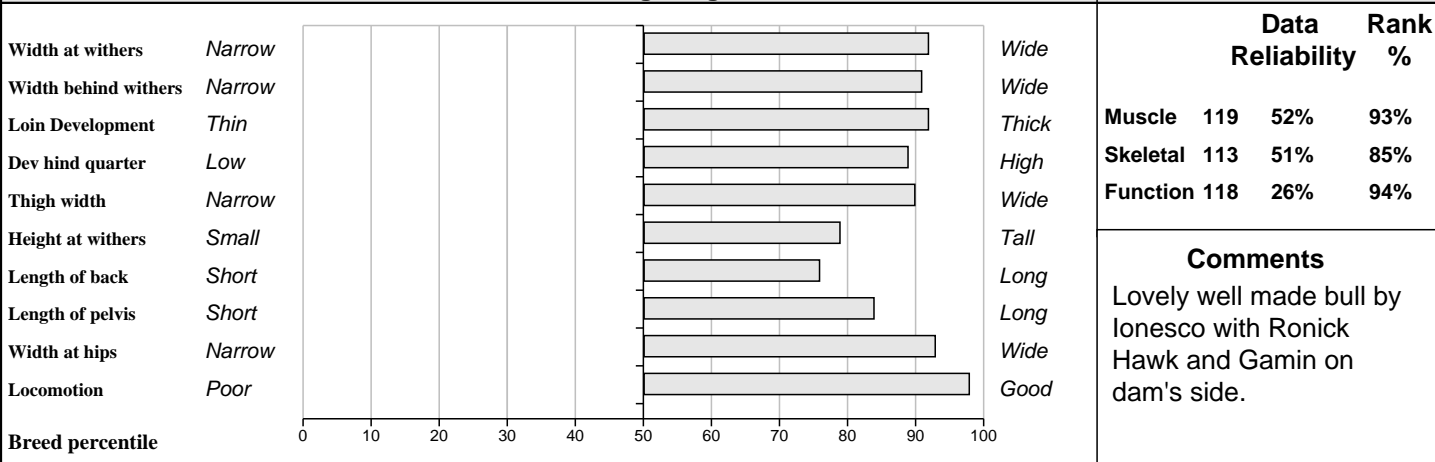

Lot 62 Maythorn Fertile **Breed: Limousin**
IE291029790253 **DOB: 01-Aug-2010** **Male**
Owner: Martin Mc Connon - Corcrin Carrickmacross Co Monaghan

Sire: Ionesco (ION) SBV = €71 (93%)	Bambino	SBV = €42 (47%)	Riquet
			Pepee
	Coquette	SBV = €64 (27%)	Uccle
			Laureate
Dam: Maythorn Betty IE291029720164 SBV = €84 (41%)	Ronick Hawk	SBV = €108 (92%)	Broadmeadows Cannon
			Ronick Esther
	Kilcloon Thelma	SBV = €64 (43%)	Gamin
			Kilcloon Naomi

€uro-Star Indexes

% Rank	Star Rating (within breed)	Indexes & Traits	€uro-Value	Data Reliability	Relative Data Reliability Comment
92%	★★★★★	Suckler Beef Value (SBV)	€104	39%	High
98%	★★★★★	Weanling Export	€78	44%	High
92%	★★★★★	Beef Carcass	€99	40%	High
42%	★★★	Daughter Fertility	€-9	13%	Medium
36%	★★	Daughter Milk	€12	22%	Medium

Other Key Traits

66%	★★★★	Calving Difficulty	4.7%	42%	High
17%	★	Gestation Length		48%	High
93%	★★★★★	Docility		45%	High

GROW Linear Score Evaluation (Within-Breed Percentiles)
Animal scored. Linear scores and weaning weights in evaluations

BLUP Composites (Within Breed)

	Data	Rank
	Reliability	%
Muscle	119 52%	93%
Skeletal	113 51%	85%
Function	118 26%	94%

Comments
Lovely well made bull by Ionesco with Ronick Hawk and Gamin on dam's side.