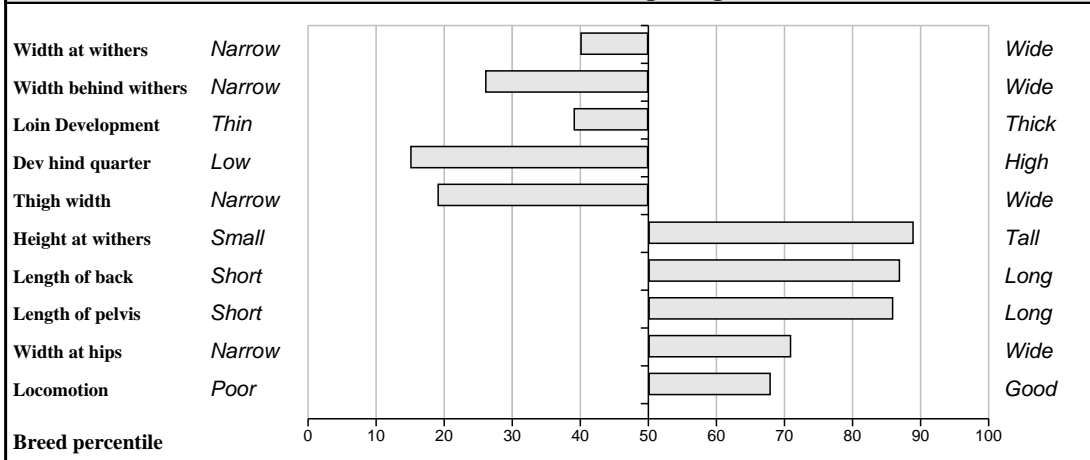

Lot 89 Keltic Fingal

Breed: Limousin

IE281673750040

DOB: 12-Sep-2010

Male

Owner: Ms. Teleri Thomas - Clongriffin Enfield Co Meath

Sire: Procters Commander (S787) SBV = €29 (38%)	Haltcliffe Vermont SBV = €50 (30%)	Penyrheol Sam Renoncule
	Procters Vabrielle	Greenwell Ronick Procters Phabrielle
Dam: Roundhill Adalida 841 (Et) IE241280260841 SBV = €99 (33%)	Gedeon SBV = €63 (68%)	Temp-1 Diamant Temp-1 Brodeuse
	Roundhill Sorcha Et SBV = €126 (59%)	Geant Dalida

€uro-Star Indexes

% Rank	Star Rating (within breed)	Indexes & Traits	€uro-Value	Data Reliability	Relative Data Reliability Comment
62%	★★★★	Suckler Beef Value (SBV)	€73	26%	Medium
74%	★★★★	Weanling Export	€56	41%	High
57%	★★★	Beef Carcass	€76	31%	Medium
N/A	N/A	Daughter Fertility	N/A	0%	Too Low
90%	★★★★★	Daughter Milk	€39	11%	Low
Other Key Traits					
3%	★	Calving Difficulty	9%	36%	Low
25%	★★	Gestation Length		13%	Medium
59%	★★★	Docility		38%	High

GROW Linear Score Evaluation (Within-Breed Percentiles)
Animal scored. Linear scores and weaning weights in evaluations

BLUP Composites (Within Breed)