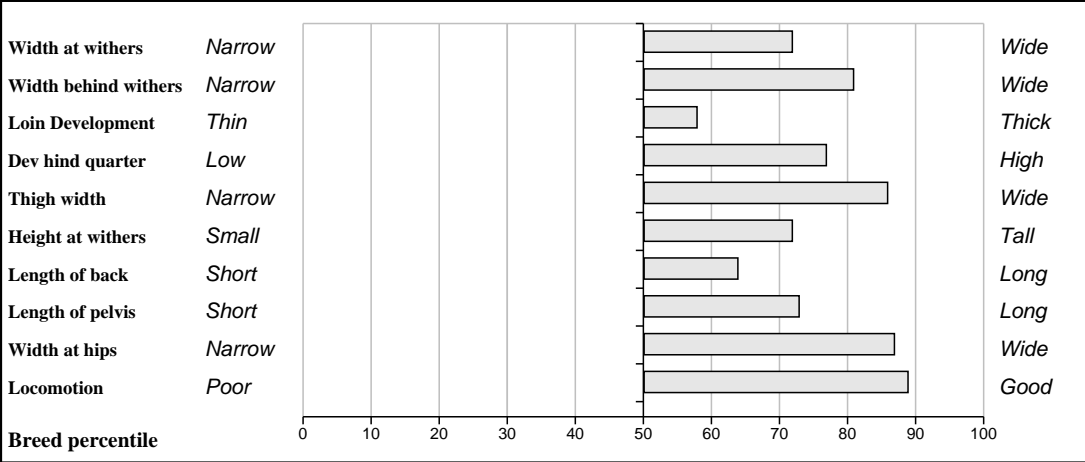

Lot 37 Ashleigh Farouk

Breed: Limousin

IE281318210407

DOB: 07-May-2010

Male

Owner: Tony & Bridget Grady - Clairstown Julianstown Co Meath

Sire: Sympa (SYP) SBV = €145 (82%)	Octopus	SBV = €111 (39%)	Haricot
			Justine
	Operette	SBV = €88 (38%)	Genial
			Lavande
Dam: Ashleigh Una IE281318220242 SBV = €15 (35%)	Nadalou	SBV = €-4 (91%)	Heros Bis
			Emeraude
	Ashleigh Rula Et	SBV = €42 (37%)	Duvalier
			Ulla

€uro-Star Indexes

% Rank	Star Rating (within breed)	Indexes & Traits	€uro-Value	Data Reliability	Relative Data Reliability Comment
70%	★★★★	Suckler Beef Value (SBV)	€79	32%	Medium
80%	★★★★★	Weanling Export	€58	36%	Medium
82%	★★★★★	Beef Carcass	€89	34%	Medium
53%	★★★	Daughter Fertility	€-2	6%	Medium
4%	★	Daughter Milk	€-9	15%	Medium
Other Key Traits					
30%	★★	Calving Difficulty	6%	42%	High
55%	★★★	Gestation Length		28%	Medium
38%	★★	Docility		43%	High

GROW Linear Score Evaluation (Within-Breed Percentiles)

Animal scored. Linear scores and weaning weights in evaluations

BLUP Composites (Within Breed)