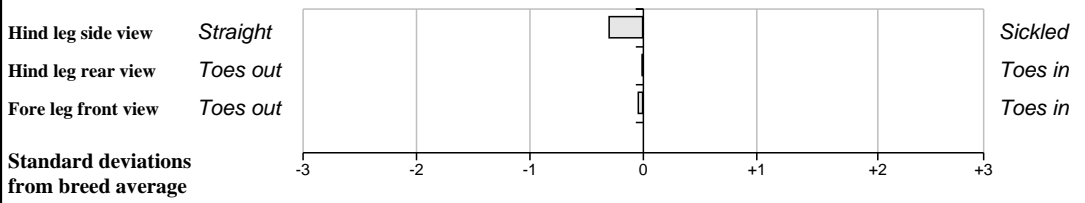

Comments
 Well muscled docile bull.

Feet and Leg Descriptions

Lot 68 Clonfad Finbar

Breed: Limousin

IE301433420862

DOB: 05-Aug-2010

Male

Owner: Martin Cleary - Clonfad Shinrone Co Offaly