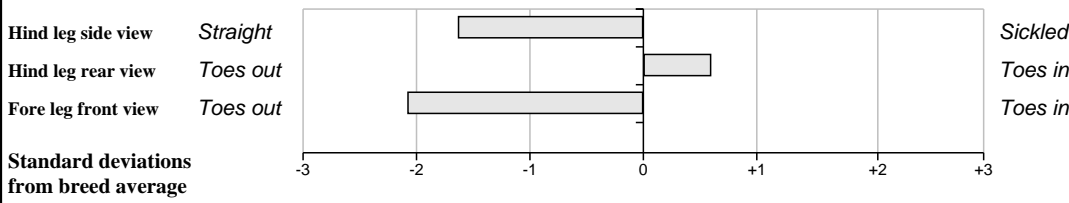

Feet and Leg Descriptions