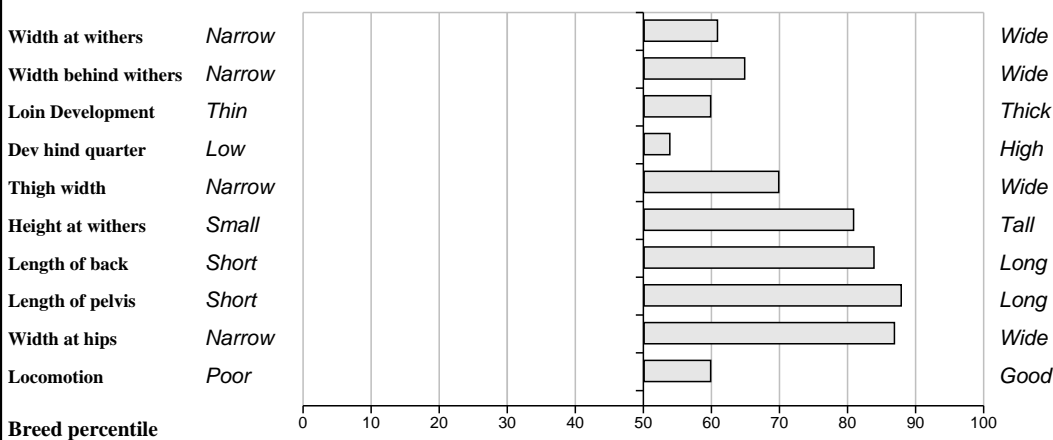

Lot 29 Ardlea Faro

Breed: Limousin

IE221064530953

DOB: 30-Apr-2010

Male

Owner: Daniel Tynan - Beechhill Farm Doon Mountrath Co Laois

Sire: Vison (VZN) SBV = €79 (78%)	Nino	SBV = €72 (32%)	Lino
			Justice
	Ritournell	SBV = €77 (33%)	Nectar
			Nostalgie
Dam: Times B FR8602132803 SBV = €107 (26%)	Ramses	SBV = €97 (88%)	Nestor
			Melodie
	Mignone	SBV = €100 (8%)	Ixigrec
			Imposante

€uro-Star Indexes

% Rank	Star Rating (within breed)	Indexes & Traits	€uro-Value	Data Reliability	Relative Data Reliability Comment
96%	★★★★★	Suckler Beef Value (SBV)	€114	33%	Medium
93%	★★★★★	Weanling Export	€66	42%	High
90%	★★★★★	Beef Carcass	€96	38%	High
61%	★★★★	Daughter Fertility	€3	4%	Low
96%	★★★★★	Daughter Milk	€49	13%	Medium
Other Key Traits					
33%	★★	Calving Difficulty	5.9%	41%	Medium
76%	★★★★	Gestation Length		21%	Medium
73%	★★★★	Docility		44%	High

GROW Linear Score Evaluation (Within-Breed Percentiles)

Animal scored. Linear scores and weaning weights in evaluations

BLUP Composites (Within Breed)