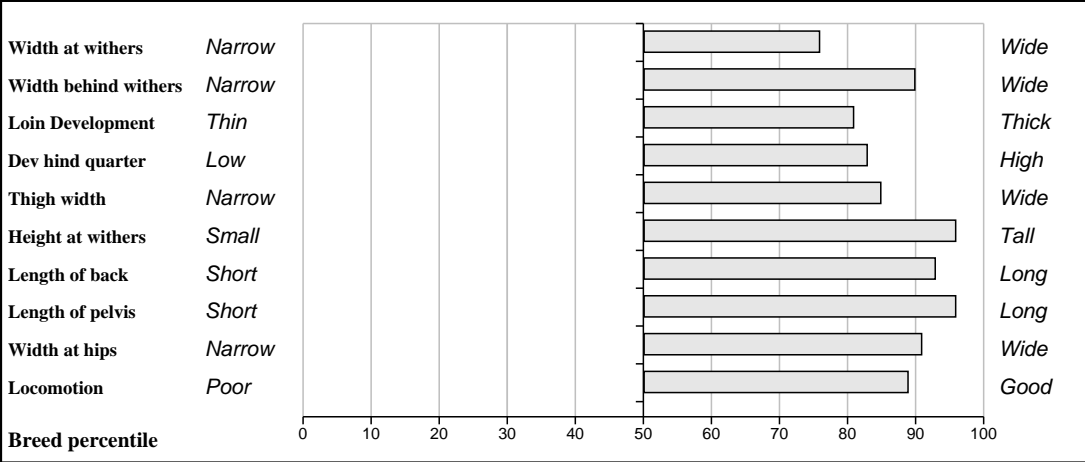

Lot 43 Coolrain Felix Mchawk

Breed: Limousin

IE221153530277

DOB: 20-May-2010

Male

Owner: Gearoid & Padraic Kennedy - Derryduff Coolrain Portlaoise Co Laois

Sire: Moloskey C Hawk (IE131477830507) SBV = €120 (49%)	Ronick Hawk SBV = €108 (92%)	Broadmeadows Cannon Ronick Esther
	Moloskey A392 SBV = €90 (41%)	Mas Du Clo Moloskey Nical
Dam: Coolrain Crystal IE221153520193 SBV = €113 (30%)	Grahams Unbeatable SBV = €137 (73%)	Grahams Poncho Habitude
	Woodview Nannie SBV = €90 (42%)	Haricot Curragrange Gazette

€uro-Star Indexes

% Rank	Star Rating (within breed)	Indexes & Traits	€uro-Value	Data Reliability	Relative Data Reliability Comment
97%	★★★★★	Suckler Beef Value (SBV)	€118	27%	Medium
93%	★★★★★	Weanling Export	€66	35%	Medium
95%	★★★★★	Beef Carcass	€103	30%	Medium
84%	★★★★★	Daughter Fertility	€21	5%	Medium
90%	★★★★★	Daughter Milk	€39	10%	Low
Other Key Traits					
47%	★★★	Calving Difficulty	5.3%	39%	Medium
30%	★★	Gestation Length		11%	Low
96%	★★★★★	Docility		17%	Low

GROW Linear Score Evaluation (Within-Breed Percentiles)
Animal scored. Linear scores and weaning weights in evaluations

BLUP Composites (Within Breed)