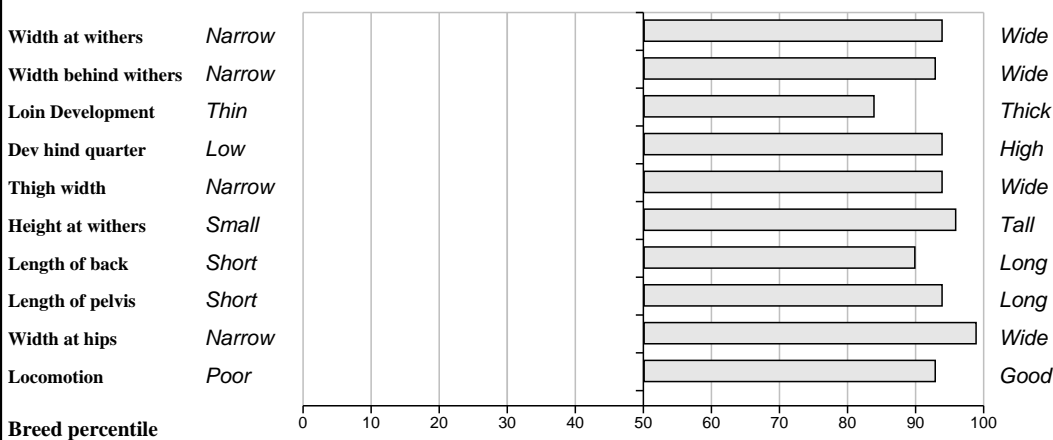

Lot 78 Keltic Fernando

Breed: Limousin

IE281673710037

DOB: 03-Sep-2010

Male

Owner: Ms. Teleri Thomas - Clongriffin Enfield Co Meath

Sire: Wilodge Vantastic (VTI) SBV = €156 (76%)	Wilodge Tonka SBV = €134 (63%)	Oxygene
		Wilodge Meclaira
	Ravenelle SBV = €104 (29%)	Jersey
		Isabelle
Dam: Cwmpedran Octavia UKJC111000010 SBV = €62 (22%)	Redpaths Jaguar SBV = €86 (95%)	Broadmeadows Cannon
		Softlaw Frisby
	Drysgol Fern SBV = €69 (7%)	Broadmeadows Drummer
		Drysgol Bartavelle

€uro-Star Indexes

% Rank	Star Rating (within breed)	Indexes & Traits	€uro-Value	Data Reliability	Relative Data Reliability Comment
97%	★★★★★	Suckler Beef Value (SBV)	€123	30%	Medium
99%	★★★★★	Weanling Export	€82	39%	High
98%	★★★★★	Beef Carcass	€113	35%	High
97%	★★★★★	Daughter Fertility	€46	6%	Medium
1%	★	Daughter Milk	€-33	19%	Medium
Other Key Traits					
22%	★★	Calving Difficulty	6.4%	37%	Low
85%	★★★★★	Gestation Length		21%	Medium
98%	★★★★★	Docility		43%	High

GROW Linear Score Evaluation (Within-Breed Percentiles)
Animal scored. Linear scores and weaning weights in evaluations

BLUP Composites (Within Breed)