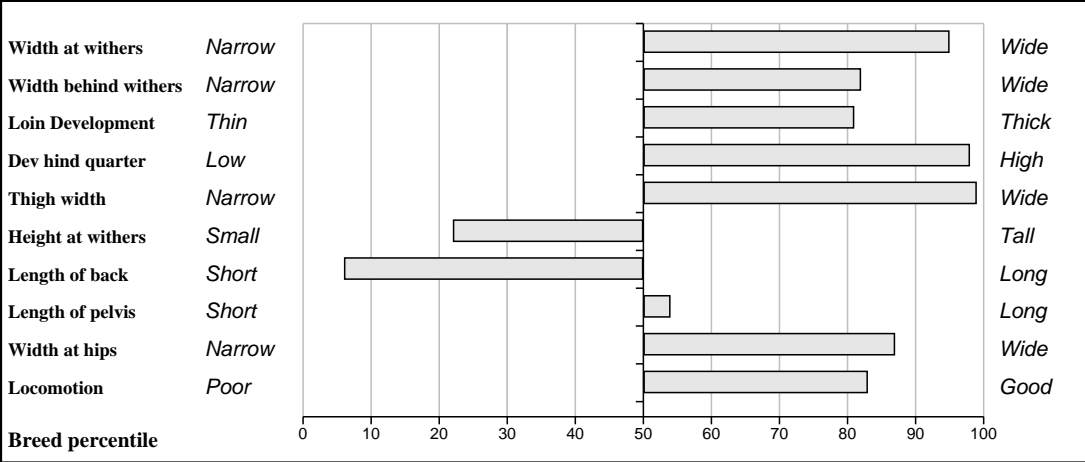

Lot 14 Knockaun Frasier

Breed: Limousin

IE331383840431

DOB: 27-Mar-2010

Male

Owner: Michael O'Brien - Knockaun Upperchurch Thurles Co Tipperary

Sire: Milbrook Tanko (TKO) SBV = €111 (97%)	Mas Du Clo SBV = €65 (98%)	Bambino Cosette
	Milbrook Monique Et SBV = €107 (63%)	Broadmeadows Cannon Milbrook Freda
Dam: Knockaun Azure IE331383890304 SBV = €30 (40%)	Louxor SBV = €11 (93%)	Furioso Calypso
	Knockaun Penelope SBV = €56 (40%)	Epsilon Ballysorrell Lexus

€uro-Star Indexes

% Rank	Star Rating (within breed)	Indexes & Traits	€uro-Value	Data Reliability	Relative Data Reliability Comment
75%	★★★★★	Suckler Beef Value (SBV)	€83	40%	High
65%	★★★★★	Weanling Export	€52	45%	High
79%	★★★★★	Beef Carcass	€87	41%	High
27%	★★	Daughter Fertility	€-19	16%	Medium
88%	★★★★★	Daughter Milk	€37	22%	Medium
Other Key Traits					
17%	★	Calving Difficulty	6.7%	43%	High
53%	★★★	Gestation Length		43%	High
83%	★★★★★	Docility		46%	High

GROW Linear Score Evaluation (Within-Breed Percentiles)
Animal scored. Linear scores and weaning weights in evaluations

BLUP Composites (Within Breed)