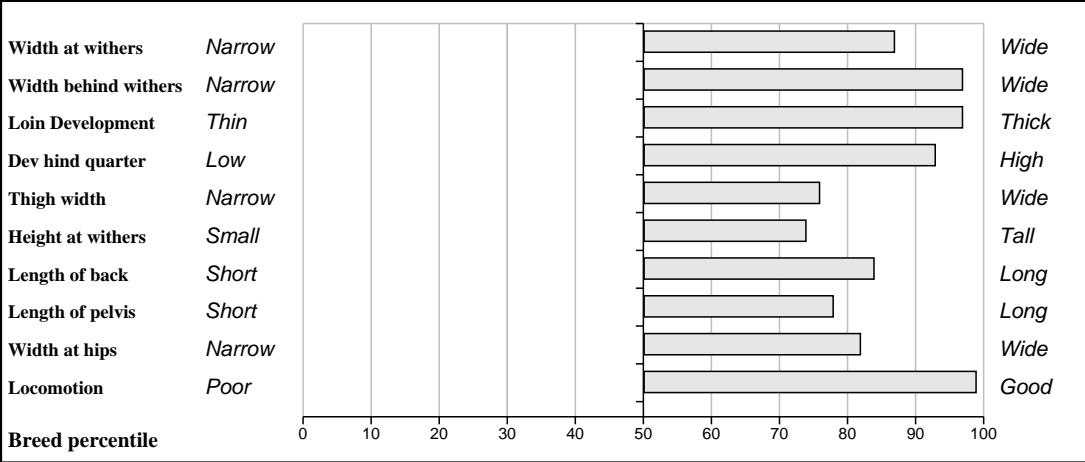

Lot 12 Gleannari Frosty

Breed: Limousin

IE211336470648

DOB: 20-Mar-2010

Male

Owner: John O'Reilly - Rathmoyle Kilkenny Co Kilkenny

Sire: Fieldson Alfy (S511) SBV = €152 (72%)	Gunnerfleet Plunas SBV = €84 (28%)	Tunnelby Monkeytricks
		Gunnerfleet Luna
	Eden Natasha SBV = €135 (29%)	Broadmeadows Cannon
		Birtles Daisy
Dam: Ulotte FR1931432407 SBV = €90 (25%)	Nelombo SBV = €126 (36%)	Genial
		Elancee
	Roseline SBV = €45 (17%)	Liseron
		Jolie

€uro-Star Indexes

% Rank	Star Rating (within breed)	Indexes & Traits	€uro-Value	Data Reliability	Relative Data Reliability Comment
97%	★★★★★	Suckler Beef Value (SBV)	€117	30%	Medium
97%	★★★★★	Weanling Export	€74	41%	High
94%	★★★★★	Beef Carcass	€101	33%	Medium
88%	★★★★★	Daughter Fertility	€26	2%	Low
47%	★★★	Daughter Milk	€16	10%	Low
Other Key Traits					
35%	★★	Calving Difficulty	5.8%	40%	Medium
98%	★★★★★	Gestation Length		22%	Medium
63%	★★★★	Docility		42%	High

GROW Linear Score Evaluation (Within-Breed Percentiles)
Animal scored. Linear scores and weaning weights in evaluations

BLUP Composites (Within Breed)