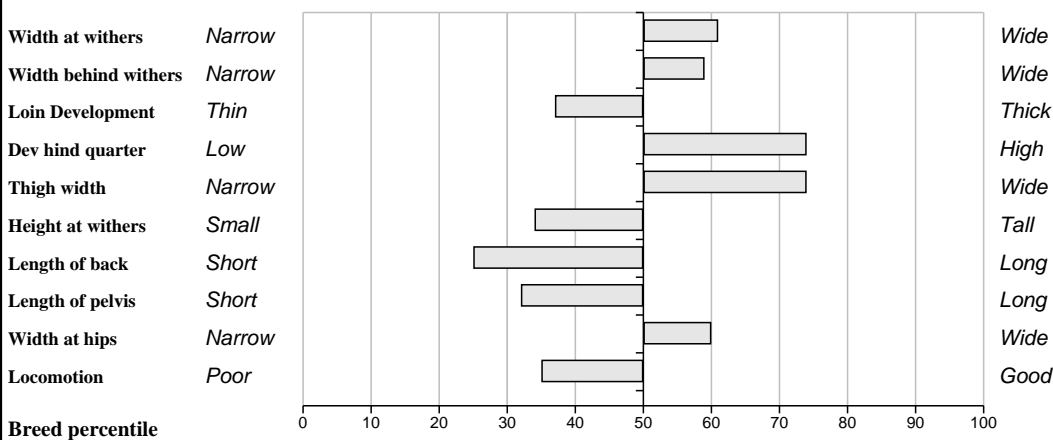

Lot 27 Ballaghboy Frankie

Breed: Limousin

IE131178260221

DOB: 28-Apr-2010

Male

Owner: Dan O'Connor - Ballaghboy Doora Ennis Co Clare

Sire: Griston Champ (IE241107520559) SBV = €106 (43%)	Rocky	SBV = €98 (99%)	Jacot
			Gloire
	Lina Patricia	SBV = €90 (31%)	Genial
			Coolkirky Kate
Dam: Cookstown Virgin IE281243471037 SBV = €32 (42%)	Oeillet	SBV = €31 (98%)	Ideal 19
			Huppe
	Cookstown Pam	SBV = €36 (39%)	Volcan
			Cookstown Lisa

Parental Average Euro-Star Indexes

% Rank	Star Rating (within breed)	Indexes & Traits	€uro-Value	Data Reliability	Relative Data Reliability Comment
55%	★★★	Suckler Beef Value (SBV)	€69	24%	Low
88%	★★★★★	Weanling Export	€62	26%	Medium
73%	★★★★	Beef Carcass	€84	23%	Low
8%	★	Daughter Fertility	€-40	6%	Medium
8%	★	Daughter Milk	€-3	15%	Medium
Other Key Traits					
46%	★★★	Calving Difficulty	5.4%	37%	Low
66%	★★★★	Gestation Length		16%	Medium
29%	★★	Docility		18%	Low

Parental Average GROW Traits (Within-Breed Percentiles)

Animal scored. Scores or weaning weights not eligible for evaluation

BLUP Composites (Within Breed)