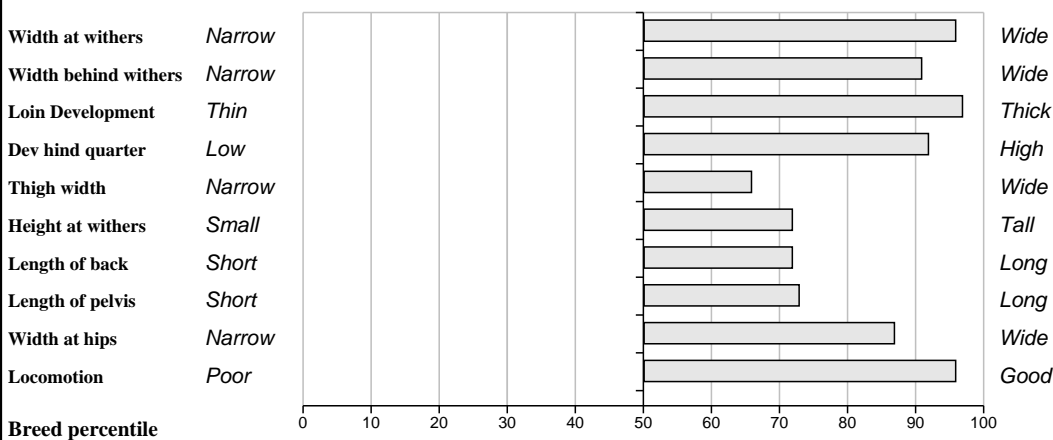

Lot 35 Maythorn Fionn

Breed: Limousin

IE291029730248

DOB: 03-May-2010

Male

Owner: Martin Mc Connon - Corcrin Carrickmacross Co Monaghan

Sire: Mas Du Clo (MUC) SBV = €65 (98%)	Bambino	SBV = €28 (31%)	Ultimum
			Souriante
	Cosette	SBV = €83 (28%)	Tilleul
			Lancette
Dam: Maythorn Active IE291029730157	Espoir	SBV = €66 (94%)	Bill
			Aquila
	Kilcloon Tara	SBV = €94 (47%)	Eleazar
			Kilcloon Natasha

€uro-Star Indexes

% Rank	Star Rating (within breed)	Indexes & Traits	€uro-Value	Data Reliability	Relative Data Reliability Comment
90%	★★★★★	Suckler Beef Value (SBV)	€100	38%	High
97%	★★★★★	Weanling Export	€73	45%	High
92%	★★★★★	Beef Carcass	€98	41%	High
24%	★★	Daughter Fertility	€-21	19%	High
76%	★★★★	Daughter Milk	€28	28%	High
Other Key Traits					
29%	★★	Calving Difficulty	6%	42%	High
14%	★	Gestation Length		31%	High
25%	★★	Docility		46%	High

GROW Linear Score Evaluation (Within-Breed Percentiles)

Animal scored. Linear scores and weaning weights in evaluations

BLUP Composites (Within Breed)