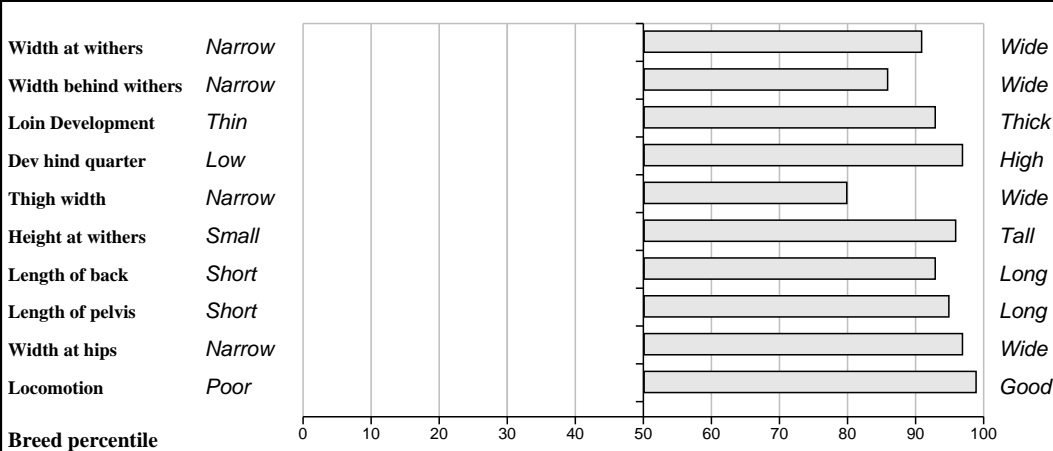

Other Key Traits

29%	★★	Calving Difficulty	6.1%	42%	High
92%	★★★★★	Gestation Length		46%	High
99%	★★★★★	Docility		43%	High

GROW Linear Score Evaluation (Within-Breed Percentiles)

Animal scored. Linear scores and weaning weights in evaluations