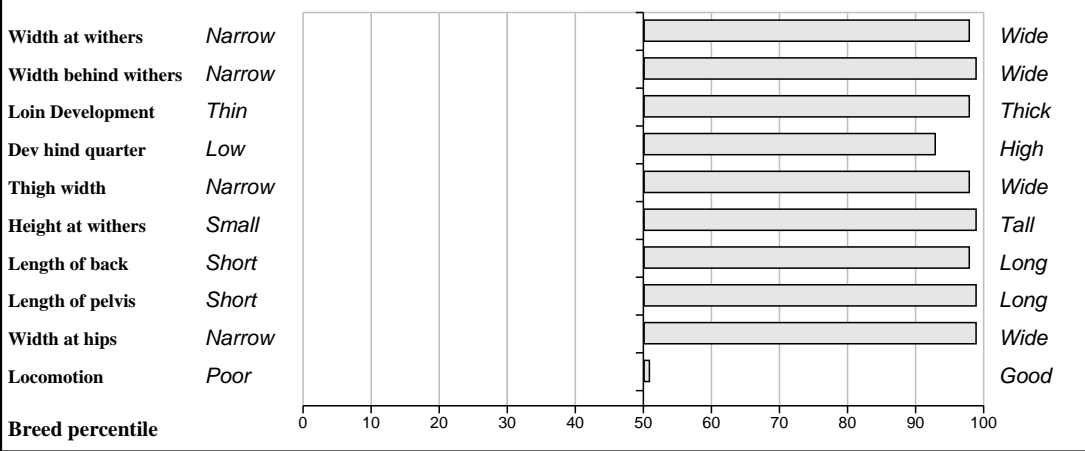

Lot 70 Roundhill Fearless Breed: Limousin

IE241280281255 DOB: 10-Aug-2010 Male

Owner: Timothy Corridan - Castlequarter House Fedamore Co Limerick

Sire: Acajou (S665) SBV = €153 (52%)	Ultrabeau	SBV = €101 (24%)	Pirate
			Lame
	Sauterelle	SBV = €123 (27%)	Nectar
			Nova
Dam: Roundhill Bnescoteb 958 IE241280270958 SBV = €141 (41%)	Otan	SBV = €176 (88%)	Insecte
			Jade
	Roundhill Treasa	SBV = €60 (48%)	Malibu
			F300 Nescote B

€uro-Star Indexes

% Rank	Star Rating (within breed)	Indexes & Traits	€uro-Value	Data Reliability	Relative Data Reliability Comment
99%	★★★★★	Suckler Beef Value (SBV)	€181	33%	Medium
99%	★★★★★	Weanling Export	€114	42%	High
99%	★★★★★	Beef Carcass	€140	33%	Medium
N/A	N/A	Daughter Fertility	N/A	0%	Too Low
90%	★★★★★	Daughter Milk	€38	9%	Low

Other Key Traits

25%	★★	Calving Difficulty	6.2%	39%	Medium
97%	★★★★★	Gestation Length		50%	High
92%	★★★★★	Docility		43%	High

GROW Linear Score Evaluation (Within-Breed Percentiles)

Animal scored. Linear scores and weaning weights in evaluations

BLUP Composites (Within Breed)