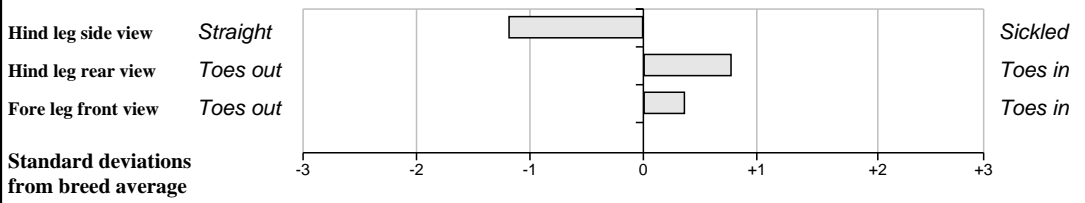

Feet and Leg Descriptions