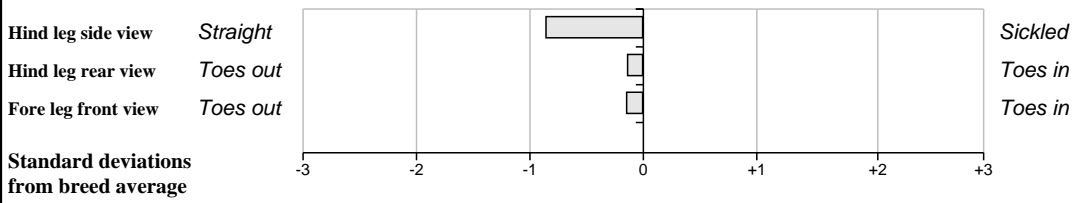

Comments

Feet and Leg Descriptions

Lot 38 Brandrum Franco

Breed: Limousin

IE291410120139

DOB: 11-May-2010

Male

Owner: Donal Mac Cormilla - Tullybryan Brandrum Co Monaghan