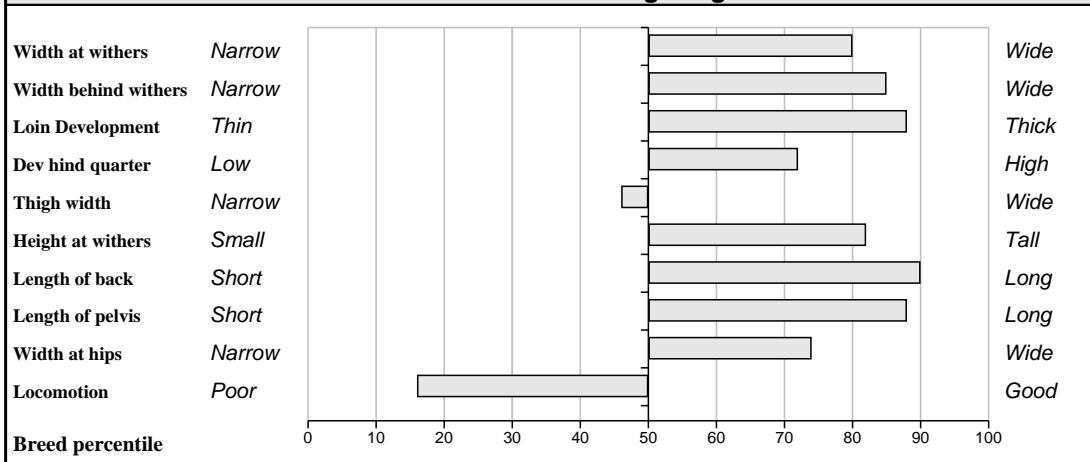

Lot 24 Ardlea Fenton

Breed: Limousin

IE221064570949

DOB: 18-Apr-2010

Male

Owner: Daniel Tynan - Beechhill Farm Doon Mountrath Co Laois

Sire: Vison (VZN) SBV = €79 (78%)	Nino	SBV = €72 (32%)	Lino
			Justice
	Ritournell	SBV = €77 (33%)	Nectar
			Nostalgie
Dam: 0147 Saga FR8729630388 SBV = €86 (26%)	Mozart	SBV = €98 (26%)	Iowa
			Invasion
	Madona	SBV = €63 (11%)	Indecis
			Epinochette

€uro-Star Indexes

% Rank	Star Rating (within breed)	Indexes & Traits	€uro-Value	Data Reliability	Relative Data Reliability Comment
92%	★★★★★	Suckler Beef Value (SBV)	€105	31%	Medium
94%	★★★★★	Weanling Export	€68	43%	High
69%	★★★★	Beef Carcass	€82	39%	High
79%	★★★★	Daughter Fertility	€16	4%	Low
98%	★★★★★	Daughter Milk	€53	13%	Medium
Other Key Traits					
N/A	N/A	Calving Difficulty		29%	Too Low
68%	★★★★	Gestation Length		22%	Medium
73%	★★★★	Docility		44%	High

GROW Linear Score Evaluation (Within-Breed Percentiles)
Animal scored. Linear scores and weaning weights in evaluations

BLUP Composites (Within Breed)