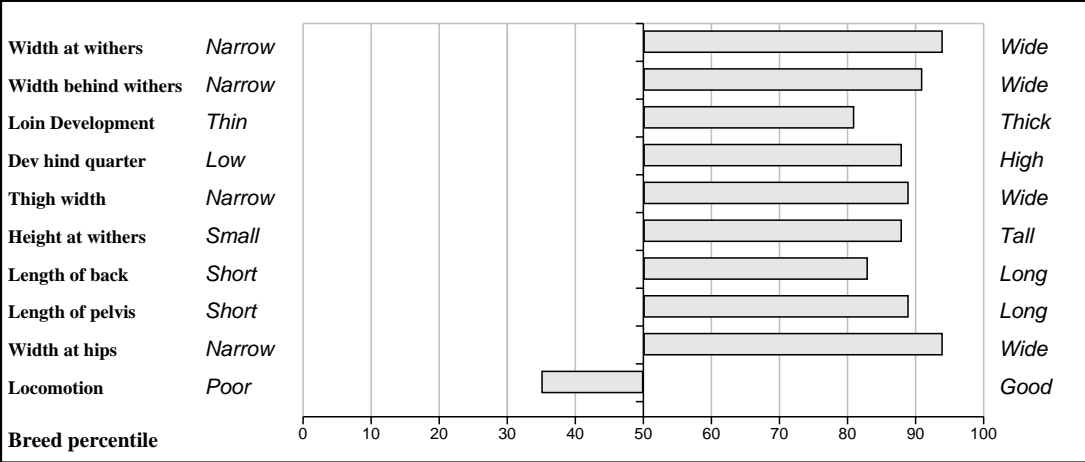

Lot 101 Ballyline Franco

Breed: Limousin

IE311149620456

DOB: 04-Oct-2010

Male

Owner: Bertie Mannion - Whitepark Curraghboy Athlone Co Roscommon

Sire: Sympa (SYP) SBV = €145 (82%)	Octopus	SBV = €111 (39%)	Haricot
			Justine
	Operette	SBV = €88 (38%)	Genial
			Lavande
Dam: Ballyline Deirdre IE311149640375 SBV = €88 (36%)	Scorboro Regius	SBV = €118 (83%)	Olympian
			Lace
	Ballyline Ulima	SBV = €52 (41%)	Fidele
			Ballyline Solas

Parental Average Euro-Star Indexes

% Rank	Star Rating (within breed)	Indexes & Traits	€uro-Value	Data Reliability	Relative Data Reliability Comment
95%	★★★★★	Suckler Beef Value (SBV)	€112	28%	Medium
97%	★★★★★	Weanling Export	€74	28%	Medium
96%	★★★★★	Beef Carcass	€107	26%	Medium
88%	★★★★★	Daughter Fertility	€26	6%	Medium
10%	★	Daughter Milk	€-1	14%	Medium
Other Key Traits					
15%	★	Calving Difficulty	6.8%	41%	Medium
87%	★★★★★	Gestation Length		27%	Medium
93%	★★★★★	Docility		30%	Medium

Parental Average GROW Traits (Within-Breed Percentiles)
Animal scored. Scores or weaning weights not eligible for evaluation

BLUP Composites (Within Breed)