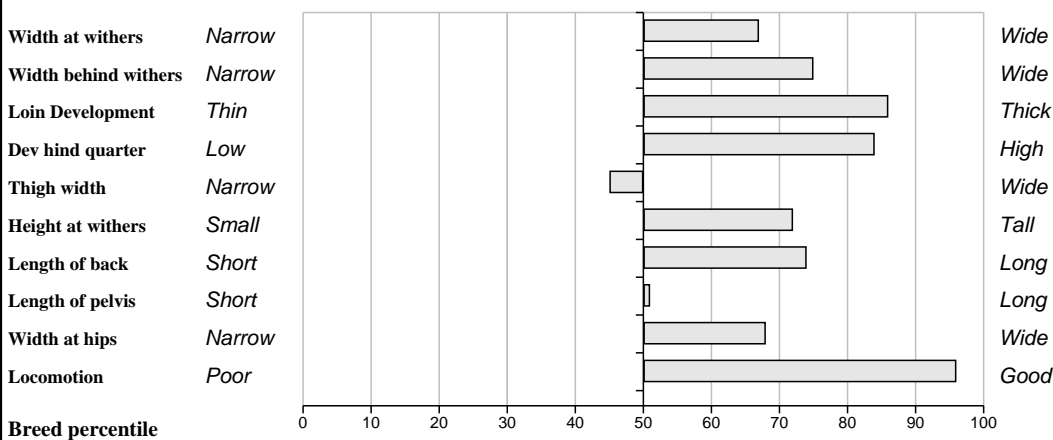

Lot 56 Lough Conn Franco Et

Breed: Limousin

IE271618610176

DOB: 14-Jul-2010

Male

Owner: Richard Hegerty - Lecarrow Lahardaune Ballina Co Mayo

Sire: Wilodge Vantastic (VTI) SBV = €156 (76%)	Wilodge Tonka SBV = €134 (63%)	Oxygene
		Wilodge Meclair
	Ravenelle SBV = €104 (29%)	Jersey
		Isabelle
Dam: Ritournell FR1930678378 SBV = €45 (10%)	Maquis SBV = €53 (11%)	Bambou
		Ecarlate
	Hemine SBV = €38 (7%)	Bambou
		Valoche

€uro-Star Indexes

% Rank	Star Rating (within breed)	Indexes & Traits	€uro-Value	Data Reliability	Relative Data Reliability Comment
88%	★★★★★	Suckler Beef Value (SBV)	€97	27%	Medium
97%	★★★★★	Weanling Export	€72	40%	High
87%	★★★★★	Beef Carcass	€93	33%	Medium
98%	★★★★★	Daughter Fertility	€50	2%	Low
1%	★	Daughter Milk	€-21	13%	Medium
Other Key Traits					
N/A	N/A	Calving Difficulty		24%	Too Low
84%	★★★★★	Gestation Length		21%	Medium
83%	★★★★★	Docility		41%	High

GROW Linear Score Evaluation (Within-Breed Percentiles)
Animal scored. Linear scores and weaning weights in evaluations

BLUP Composites (Within Breed)