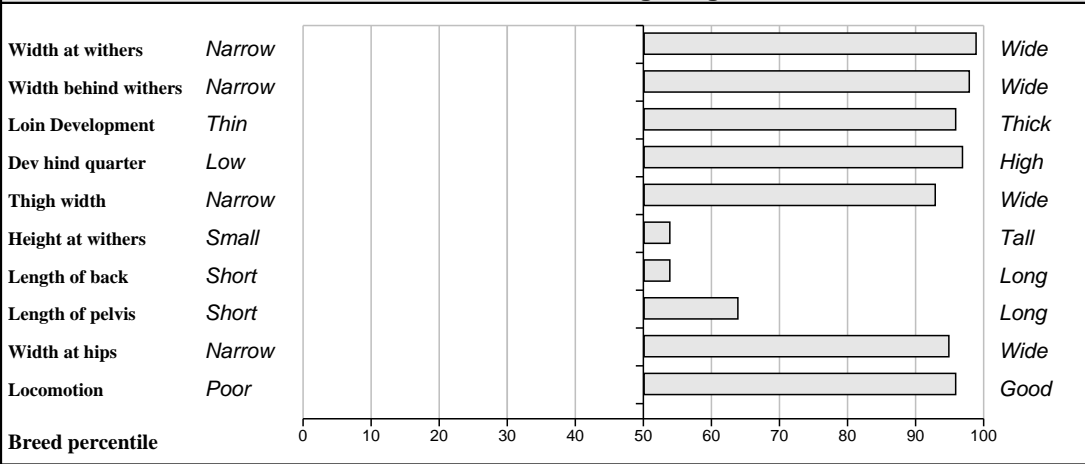

Other Key Traits

45%	★★★	Calving Difficulty	5.4%	38%	Medium
59%	★★★	Gestation Length		28%	Medium
90%	★★★★★	Docility		46%	High

GROW Linear Score Evaluation (Within-Breed Percentiles)
 Animal scored. Linear scores and weaning weights in evaluations