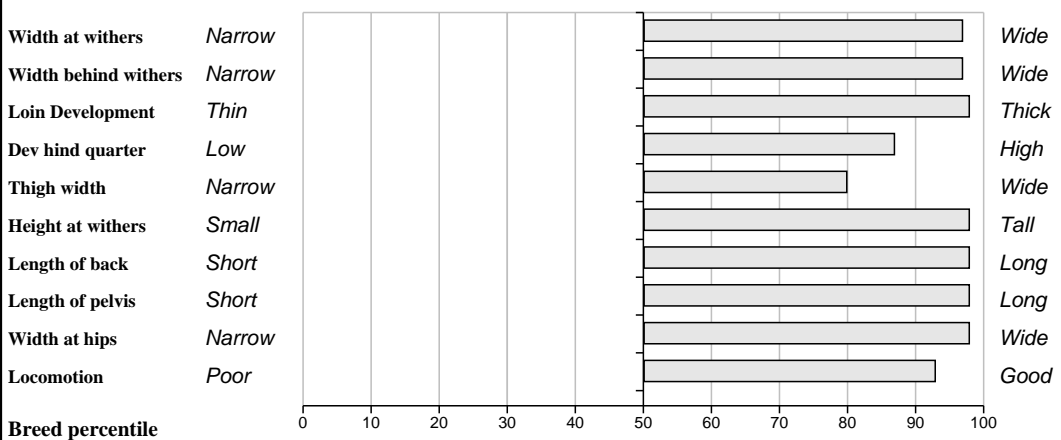

Lot 34 Ballinascrew Foreman

Breed: Limousin

IE251388770423

DOB: 02-May-2010

Male

Owner: John & Stephen Lynch - Ballinascrew Ballinalee Co Longford

Sire: Sympa (SYP) SBV = €145 (82%)	Octopus	SBV = €111 (39%)	Haricot
			Justine
	Operette	SBV = €88 (38%)	Genial
			Lavande
Dam: Ballinascrew Amber IE251388790268 SBV = €105 (39%)	Ferry	SBV = €27 (97%)	As De Pic
			Verveine
	Ballinascrew Radiant	SBV = €104 (34%)	Dauphin
			Ballinascrew Kylie

Parental Average Euro-Star Indexes

% Rank	Star Rating (within breed)	Indexes & Traits	€uro-Value	Data Reliability	Relative Data Reliability Comment
98%	★★★★★	Suckler Beef Value (SBV)	€125	28%	Medium
99%	★★★★★	Weanling Export	€81	28%	Medium
99%	★★★★★	Beef Carcass	€124	27%	Medium
27%	★★	Daughter Fertility	€-19	11%	Medium
64%	★★★★	Daughter Milk	€23	17%	Medium
Other Key Traits					
16%	★	Calving Difficulty	6.8%	36%	Low
52%	★★★	Gestation Length		30%	Medium
93%	★★★★★	Docility		30%	Medium

Parental Average GROW Traits (Within-Breed Percentiles)
Animal scored. Scores or weaning weights not eligible for evaluation

BLUP Composites (Within Breed)