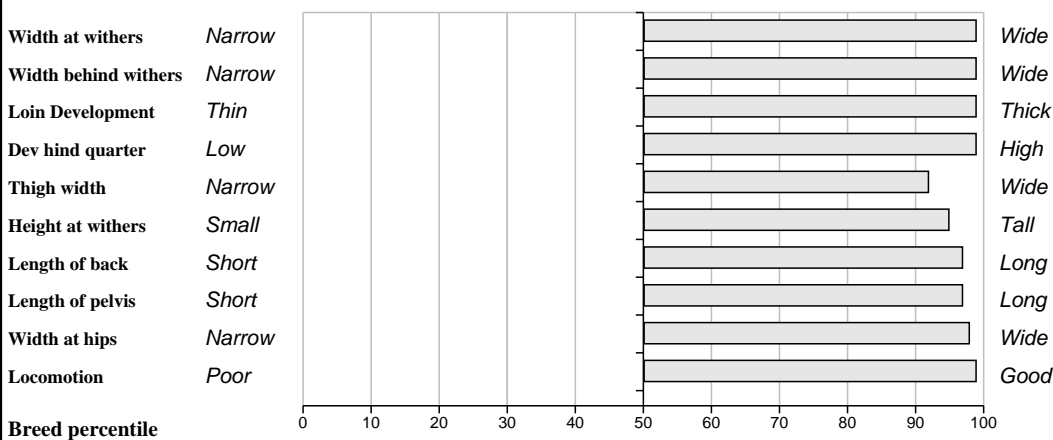

Lot 97 Drummin Franz Et

Breed: Limousin

IE131206310884

DOB: 21-Sep-2010

Male

Owner: John Mcinerney - Clonmoney West Newmarket On Fergus Co Clare

Sire: Fieldson Alfy (S511) SBV = €152 (72%)	Gunnerfleet Plunas SBV = €84 (28%)	Tunnelby Monkeytricks
		Gunnerfleet Luna
	Eden Natasha SBV = €135 (29%)	Broadmeadows Cannon
		Birtles Daisy
Dam: Drummin Cliona (Et) IE131206310579 SBV = €106 (42%)	Mas Du Clo SBV = €65 (98%)	Bambino
		Cosette
	Drummin Peach SBV = €118 (59%)	Moustick
		Drummin Lady

€uro-Star Indexes

% Rank	Star Rating (within breed)	Indexes & Traits	€uro-Value	Data Reliability	Relative Data Reliability Comment
99%	★★★★★	Suckler Beef Value (SBV)	€149	32%	Medium
99%	★★★★★	Weanling Export	€83	44%	High
99%	★★★★★	Beef Carcass	€126	36%	High
89%	★★★★★	Daughter Fertility	€27	2%	Low
94%	★★★★★	Daughter Milk	€45	14%	Medium
Other Key Traits					
10%	★	Calving Difficulty	7.3%	33%	Low
93%	★★★★★	Gestation Length		29%	Medium
97%	★★★★★	Docility		46%	High

GROW Linear Score Evaluation (Within-Breed Percentiles)
Animal scored. Linear scores and weaning weights in evaluations

BLUP Composites (Within Breed)