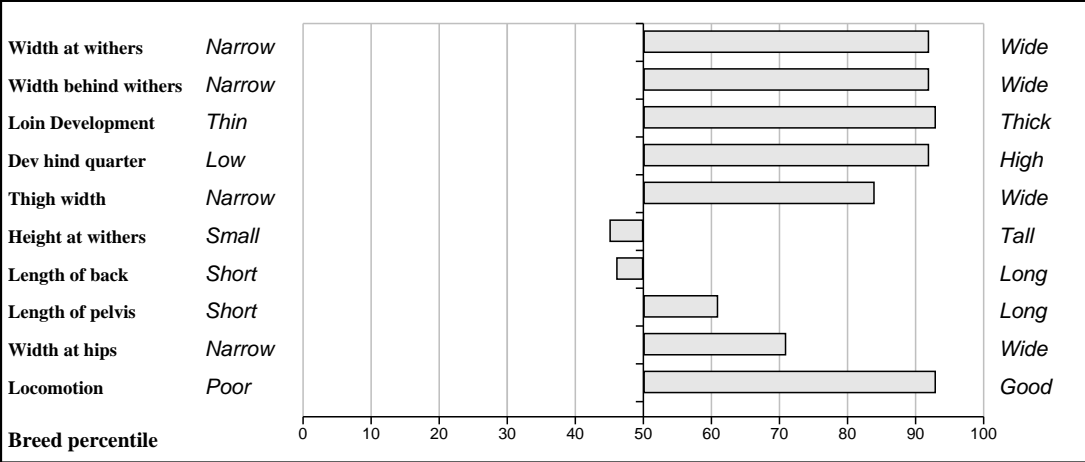

Lot 1 Doolieve Evolution **Breed: Limousin**

IE141911540037 **DOB: 09-Nov-2009** **Male**

Owner: Robert & Patrick Bouse - Doolieve Ballyguinane Carrigaline Co Cork

Sire: Mas Du Clo (MUC) SBV = €65 (98%)	Bambino SBV = €28 (31%)	Ultimatum
		Souriante
	Cosette SBV = €83 (28%)	Tilleul
		Lancette
Dam: Ballymartle Velvet IE141611070223 SBV = €62 (30%)	Imperial SBV = €52 (92%)	Vainqueur
		Amorce
	Ballymartle Sandy Et SBV = €83 (13%)	Heros

Parental Average Euro-Star Indexes

% Rank	Star Rating (within breed)	Indexes & Traits	€uro-Value	Data Reliability	Relative Data Reliability Comment
50%	★★★	Suckler Beef Value (SBV)	€66	33%	Medium
72%	★★★★	Weanling Export	€55	29%	Medium
77%	★★★★	Beef Carcass	€86	29%	Medium
9%	★	Daughter Fertility	€-38	19%	High
91%	★★★★★	Daughter Milk	€40	26%	High
Other Key Traits					
17%	★	Calving Difficulty	6.7%	41%	Medium
5%	★	Gestation Length		45%	High
83%	★★★★★	Docility		29%	Medium

Parental Average GROW Traits (Within-Breed Percentiles)
Animal scored. Scores or weaning weights not eligible for evaluation

BLUP Composites (Within Breed)