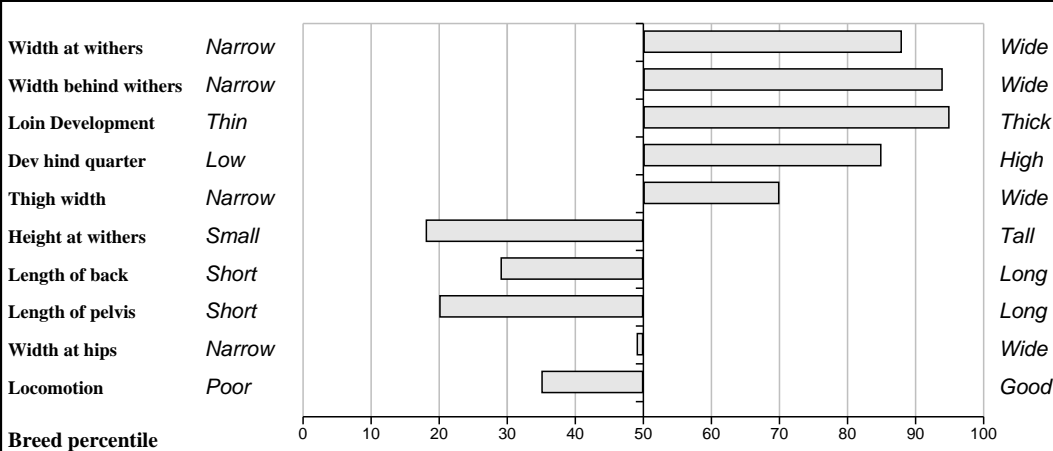

Lot 83 Keeltown Fifi

Breed: Limousin

IE251079820174

DOB: 06-Sep-2010

Male

Owner: Brendan Hanley - Keelagues Edgeworthstown Co Longford

Sire: Veteran (S771) SBV = €63 (30%)	Noble SBV = €77 (12%)	Jovial Danseuse
	Ramure SBV = €105 (16%)	Dauphin Iza
Dam: Keeltown Doll IE251079860120 SBV = €101 (34%)	Scorboro Regius SBV = €118 (83%)	Olympian Lace
	Riverdale Viola SBV = €75 (38%)	Gamin Woodview Nancy

€uro-Star Indexes

% Rank	Star Rating (within breed)	Indexes & Traits	€uro-Value	Data Reliability	Relative Data Reliability Comment
68%	★★★★★	Suckler Beef Value (SBV)	€78	24%	Low
67%	★★★★★	Weanling Export	€53	34%	Medium
65%	★★★★★	Beef Carcass	€79	27%	Medium
N/A	N/A	Daughter Fertility	N/A	1%	Too Low
N/A	N/A	Daughter Milk	N/A	7%	Too Low

Other Key Traits

87%	★★★★★★	Calving Difficulty	3.9%	35%	Low
39%	★★	Gestation Length		14%	Medium
96%	★★★★★★	Docility		36%	Medium

GROW Linear Score Evaluation (Within-Breed Percentiles)

Animal scored. Linear scores and weaning weights in evaluations

BLUP Composites (Within Breed)