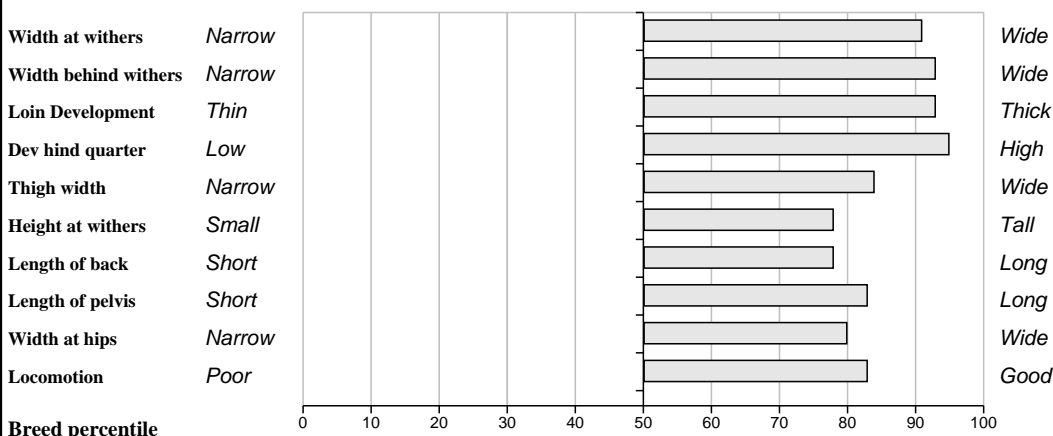

Lot 33 Derrygullinane Freddy

Breed: Limousin

IE271061770266

DOB: 02-May-2010

Male

Owner: John Joseph Walsh - Derrygullinane Knockmore Ballina Co Mayo

Sire: Sympa (SYP) SBV = €145 (82%)	Octopus SBV = €111 (39%)	Haricot Justine
	Operette SBV = €88 (38%)	Genial Lavande
Dam: Derrygullinane Cassie IE271061760199 SBV = €73 (31%)	Lino SBV = €70 (96%)	Galopin Allumette
	Meenogahane Rachael Et SBV = €72 (38%)	Ideal 23 0128 Otarie

€uro-Star Indexes

% Rank	Star Rating (within breed)	Indexes & Traits	€uro-Value	Data Reliability	Relative Data Reliability Comment
96%	★★★★★	Suckler Beef Value (SBV)	€115	34%	High
96%	★★★★★	Weanling Export	€71	43%	High
94%	★★★★★	Beef Carcass	€101	37%	High
90%	★★★★★	Daughter Fertility	€28	6%	Medium
30%	★★	Daughter Milk	€10	15%	Medium
Other Key Traits					
85%	★★★★★	Calving Difficulty	4%	40%	Medium
26%	★★	Gestation Length		27%	Medium
88%	★★★★★	Docility		42%	High

GROW Linear Score Evaluation (Within-Breed Percentiles)

Animal scored. Linear scores and weaning weights in evaluations