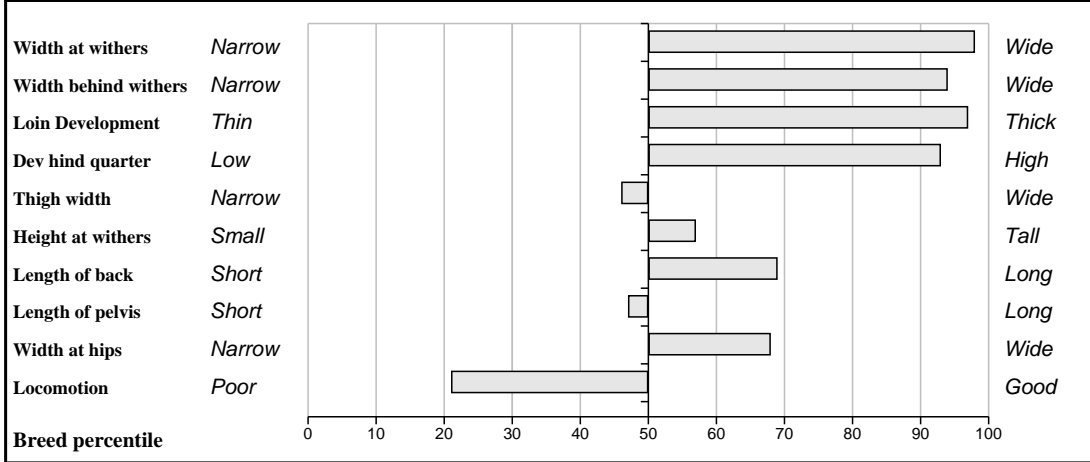

Lot 51 Carrigdown Frigot

Breed: Limousin

IE131189930127

DOB: 27-Jun-2010

Male

Owner: Aidan Baker - Lismoyle Newmarket On Fergus Co Clare

Sire: Rocky (ROX) SBV = €98 (99%)	Jacot	SBV = €128 (30%)	Dauphin
			Violette
	Gloire	SBV = €42 (26%)	Eldorado
			Banane
Dam: Carrigdown Verona IE131189970080 SBV = €56 (33%)	Navarin	SBV = €46 (97%)	Imperial
			Intuitive
	Carrigdown Jaffa	SBV = €31 (28%)	Mereside Crackerjack
			Woodview Fiona

€uro-Star Indexes

% Rank	Star Rating (within breed)	Indexes & Traits	€uro-Value	Data Reliability	Relative Data Reliability Comment
88%	★★★★★	Suckler Beef Value (SBV)	€97	38%	High
98%	★★★★★	Weanling Export	€77	46%	High
96%	★★★★★	Beef Carcass	€106	42%	High
54%	★★★	Daughter Fertility	€-1	23%	High
48%	★★★	Daughter Milk	€16	29%	High
Other Key Traits					
6%	★	Calving Difficulty	8%	35%	Low
7%	★	Gestation Length		32%	High
63%	★★★★	Docility		45%	High

GROW Linear Score Evaluation (Within-Breed Percentiles)
Animal scored. Linear scores and weaning weights in evaluations

BLUP Composites (Within Breed)