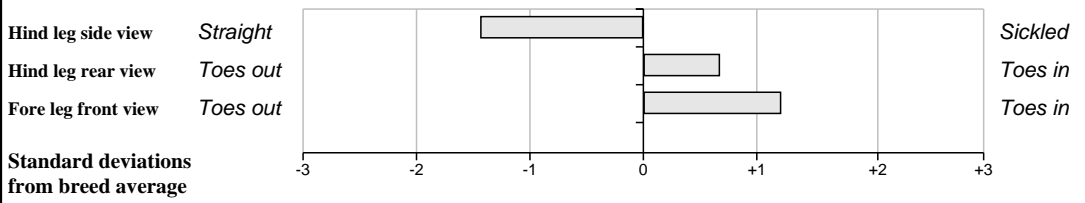

Feet and Leg Descriptions