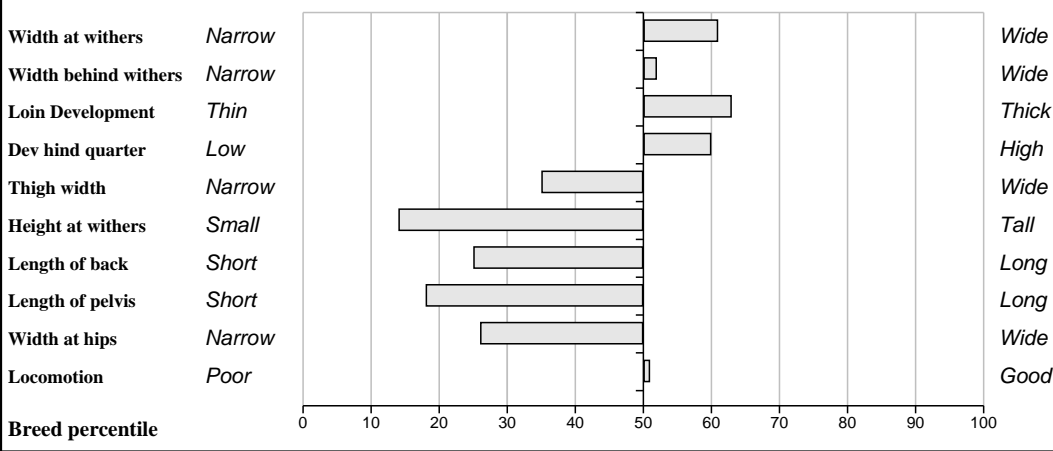

Lot 104 Donnelly Fantastic Et

Breed: Limousin

IE271897740235

DOB: 06-Oct-2010

Male

Owner: Mr. Anthony Donnelly - Ballyglass Scardaune Claremorris Co Mayo

Sire: Ampertaine Commander (APM) SBV = €38 (33%)	Glenrock Ventura	Glenrock Spartacus
		Glenrock Saspirilla
	Ampertaine Annabella	Sympa
	SBV = €103 (30%)	Kype Sharon
Dam: 0126 Neline FR1897051668 SBV = €62 (34%)	Lion	Heureux
		Belle-Fille
	Hesarine	Etonnant
	SBV = €69 (16%)	Cesarine
		SBV = €61 (15%)

Parental Average Euro-Star Indexes

% Rank	Star Rating (within breed)	Indexes & Traits	€uro-Value	Data Reliability	Relative Data Reliability Comment
N/A	N/A	Suckler Beef Value (SBV)	N/A	16%	Too Low
16%	★	Weanling Export	€37	18%	Low
N/A	N/A	Beef Carcass	N/A	16%	Too Low
N/A	N/A	Daughter Fertility	N/A	1%	Too Low
89%	★★★★★	Daughter Milk	€38	8%	Low
Other Key Traits					
N/A	N/A	Calving Difficulty		26%	Too Low
53%	★★★	Gestation Length		14%	Medium
59%	★★★	Docility		16%	Low

Parental Average GROW Traits (Within-Breed Percentiles)
Animal scored. Scores or weaning weights not eligible for evaluation

BLUP Composites (Within Breed)