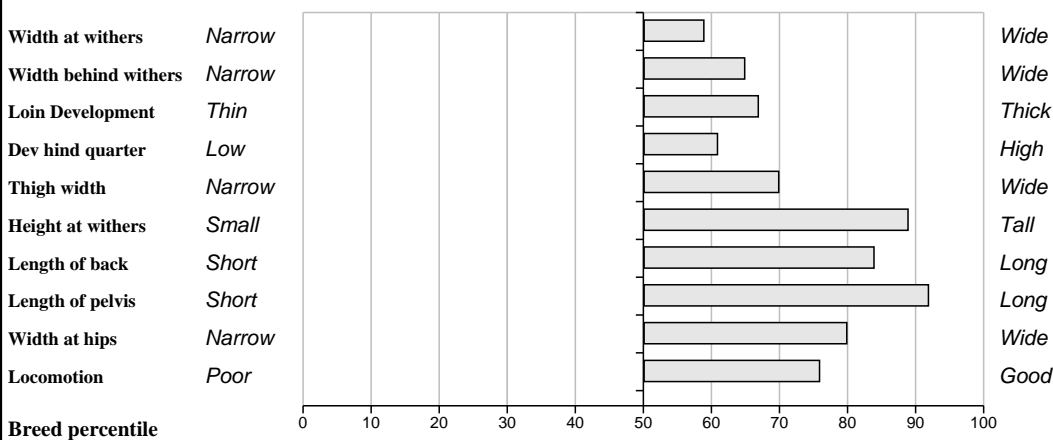

Lot 32 Gortnaskeagh Felix

Breed: Limousin

IE231055920236

DOB: 01-May-2010

Male

Owner: Oliver O'Hara - Gortnaskeagh Leckaun Co Leitrim

Sire: Milbrook Tanko (TKO) SBV = €111 (97%)	Mas Du Clo SBV = €65 (98%)	Bambino Cosette
	Milbrook Monique Et SBV = €107 (63%)	Broadmeadows Cannon Milbrook Freda
Dam: Gortnaskeagh Clare IE231055970190 SBV = €88 (37%)	Epon SBV = €86 (98%)	Vagabond - Fr Technique
	Pelletstown Violet SBV = €80 (37%)	Pelletstown Newman Pelletstown Joline

€uro-Star Indexes

% Rank	Star Rating (within breed)	Indexes & Traits	€uro-Value	Data Reliability	Relative Data Reliability Comment
95%	★★★★★	Suckler Beef Value (SBV)	€111	37%	High
92%	★★★★★	Weanling Export	€66	45%	High
97%	★★★★★	Beef Carcass	€108	41%	High
57%	★★★	Daughter Fertility	€1	16%	Medium
73%	★★★★	Daughter Milk	€26	22%	Medium
Other Key Traits					
8%	★	Calving Difficulty	7.6%	36%	Low
9%	★	Gestation Length		32%	High
90%	★★★★★	Docility		45%	High

GROW Linear Score Evaluation (Within-Breed Percentiles)
Animal scored. Linear scores and weaning weights in evaluations

BLUP Composites (Within Breed)