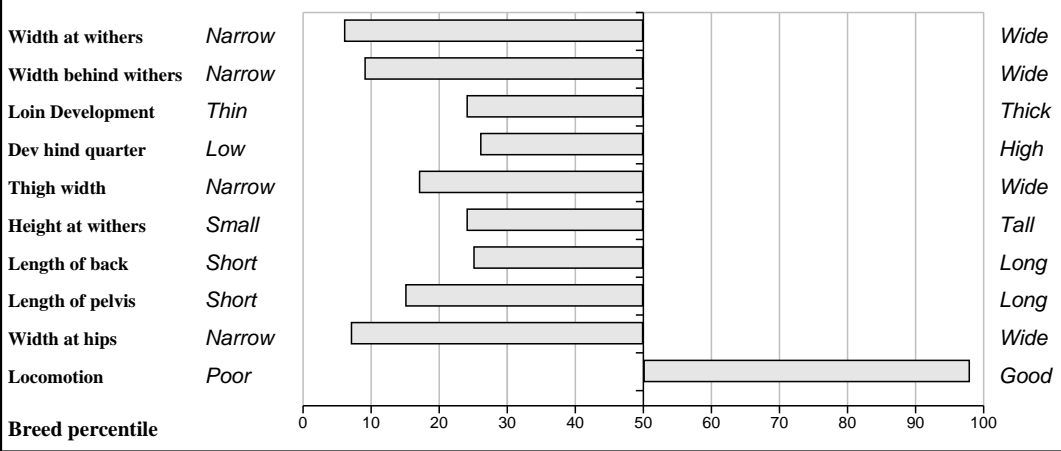

Lot 6 Gleannari Frank **Breed: Limousin**

IE211336440645 **DOB: 20-Feb-2010** **Male**

Owner: John O'Reilly - Rathmoyle Kilkenny Co Kilkenny

Sire: Neuf (NUF) SBV = €101 (89%)	Cassis	SBV = €33 (31%)	Ulysse
			Sultane
	Jungle	SBV = €98 (35%)	Haricot
			Vanille
Dam: Gleannari Christine Et IE211336460399 SBV = €18 (33%)	Nenuphar	SBV = €29 (95%)	Leo
			Giroflee
	Dauphine	SBV = €41 (21%)	Ange
			Uska

€uro-Star Indexes

% Rank	Star Rating (within breed)	Indexes & Traits	€uro-Value	Data Reliability	Relative Data Reliability Comment
21%	★★	Suckler Beef Value (SBV)	€46	35%	High
43%	★★★	Weanling Export	€46	44%	High
22%	★★	Beef Carcass	€59	39%	High
36%	★★	Daughter Fertility	€-13	11%	Medium
62%	★★★★	Daughter Milk	€22	21%	Medium
Other Key Traits					
46%	★★★	Calving Difficulty	5.4%	41%	Medium
29%	★★	Gestation Length		27%	Medium
63%	★★★★	Docility		27%	Medium

GROW Linear Score Evaluation (Within-Breed Percentiles)

Animal scored. Linear scores and weaning weights in evaluations

BLUP Composites (Within Breed)