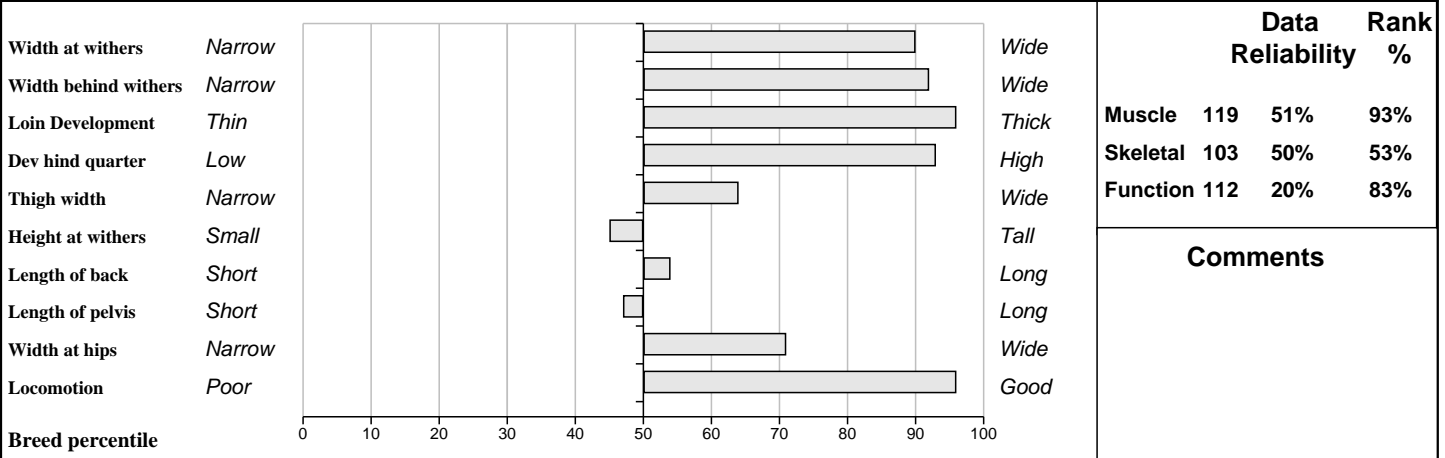

Lot 8 Loughan Limousins Frederick **Breed: Limousin**

IE121209350100 **DOB: 13-Mar-2010** **Male**

Owner: Charles Doughty - Crossbane Mullagh Co Cavan

Sire: Sauvignon (SVG) SBV = €92 (73%)	Mexicain	SBV = €64 (34%)	Galopin
			Allumette
	Manon	SBV = €76 (49%)	Tarvis
			Etincelle
Dam: Carwin Andrea IE121133340150 SBV = €70 (34%)	Roundhill Saturn Et	SBV = €150 (74%)	Ideal 23
			Roundhill Meridian Et
	Carwin Judy	SBV = €9 (47%)	Grange Balerno
			Castle Unison

€uro-Star Indexes

% Rank	Star Rating (within breed)	Indexes & Traits	€uro-Value	Data Reliability	Relative Data Reliability Comment
81%	★★★★★	Suckler Beef Value (SBV)	€88	31%	Medium
78%	★★★★	Weanling Export	€57	41%	High
74%	★★★★	Beef Carcass	€85	36%	High
67%	★★★★	Daughter Fertility	€7	4%	Low
50%	★★★	Daughter Milk	€17	10%	Low
Other Key Traits					
72%	★★★★	Calving Difficulty	4.5%	33%	Low
47%	★★★	Gestation Length		25%	Medium
48%	★★★	Docility		43%	High

GROW Linear Score Evaluation (Within-Breed Percentiles)
Animal scored. Linear scores and weaning weights in evaluations

BLUP Composites (Within Breed)