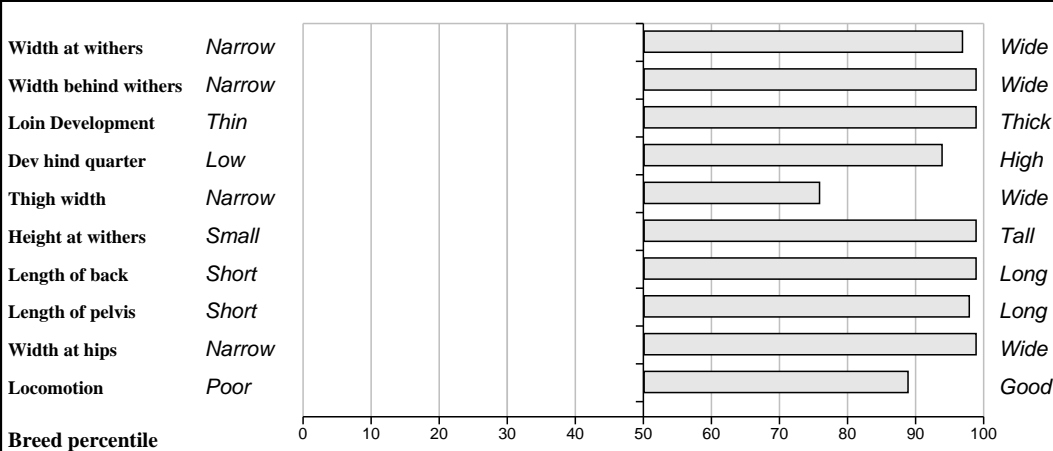

Lot 103 Derrygullinane Fantastic

Breed: Limousin

IE271061760273

DOB: 06-Oct-2010

Male

Owner: John Joseph Walsh - Derrygullinane Knockmore Ballina Co Mayo

Sire: Wilodge Vantastic (VTI) SBV = €156 (76%)	Wilodge Tonka SBV = €134 (63%)	Oxygene
	Ravenelle SBV = €104 (29%)	Wilodge Meclaira
Dam: Kilmore Alana IE191198980229 SBV = €158 (40%)	Otan SBV = €176 (88%)	Insecte
	Kilmore Sweetie Et SBV = €100 (46%)	Jade
		Ideal 23
		Roundhill Naomi Et

€uro-Star Indexes

% Rank	Star Rating (within breed)	Indexes & Traits	€uro-Value	Data Reliability	Relative Data Reliability Comment
99%	★★★★★	Suckler Beef Value (SBV)	€175	34%	High
99%	★★★★★	Weanling Export	€102	44%	High
99%	★★★★★	Beef Carcass	€142	38%	High
99%	★★★★★	Daughter Fertility	€62	2%	Low
57%	★★★	Daughter Milk	€20	18%	Medium
Other Key Traits					
17%	★	Calving Difficulty	6.7%	41%	Medium
56%	★★★	Gestation Length		28%	Medium
93%	★★★★★	Docility		44%	High

GROW Linear Score Evaluation (Within-Breed Percentiles)

Animal scored. Linear scores and weaning weights in evaluations