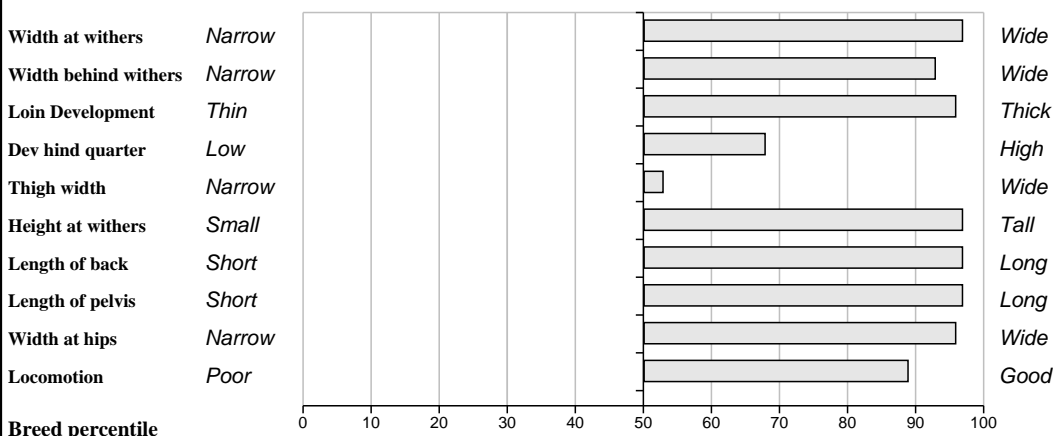

Lot 59 Castleoye Freddie **Breed: Limousin**

IE321301950304 **DOB: 26-Jul-2010** **Male**

Owner: Caroline Henry - Toberscarden Tubbercurry Co Sligo

Sire: Mas Du Clo (MUC) SBV = €65 (98%)	Bambino	SBV = €28 (31%)	Ultimatum
			Souriante
	Cosette	SBV = €83 (28%)	Tilleul
			Lancette
Dam: Lough Conn Bianca IE271618630112 SBV = €73 (39%)	Navarin	SBV = €46 (97%)	Imperial
			Intuitive
	Lough Conn Miranda	SBV = €40 (40%)	Eleazar
			Currow Donna

€uro-Star Indexes

% Rank	Star Rating (within breed)	Indexes & Traits	€uro-Value	Data Reliability	Relative Data Reliability Comment
78%	★★★★	Suckler Beef Value (SBV)	€86	38%	High
93%	★★★★★	Weanling Export	€67	47%	High
91%	★★★★★	Beef Carcass	€97	42%	High
19%	★	Daughter Fertility	€-26	19%	High
87%	★★★★★	Daughter Milk	€36	27%	High
Other Key Traits					
7%	★	Calving Difficulty	7.7%	41%	Medium
2%	★	Gestation Length		28%	Medium
13%	★	Docility		45%	High

GROW Linear Score Evaluation (Within-Breed Percentiles)

Animal scored. Linear scores and weaning weights in evaluations

BLUP Composites (Within Breed)