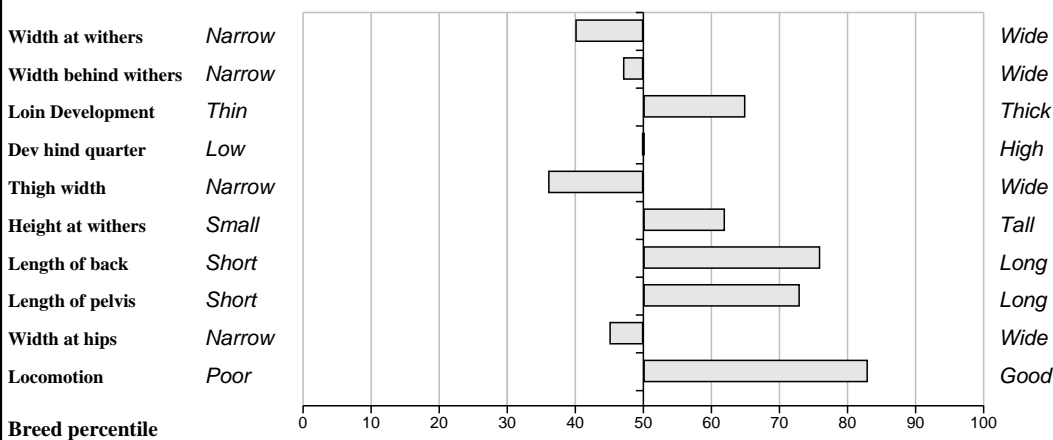

Lot 38 Brandrum Franco

Breed: Limousin

IE291410120139

DOB: 11-May-2010

Male

Owner: Donal Mac Cormilla - Tullybryan Brandrum Co Monaghan

Sire: Carrefour Vanistreroy (IE301447540062) SBV = €84 (52%)	Grahams Samson SBV = €106 (86%)	Jersey Lisette
	Elite Riva Et SBV = €88 (44%)	Espoir F004 Java
Dam: Longfield Ursula IE121299660115 SBV = €56 (35%)	Lino SBV = €70 (96%)	Galopin Allumette
	Liscarn Sarah SBV = €46 (37%)	Faignant Brookfield Marcia

€uro-Star Indexes

% Rank	Star Rating (within breed)	Indexes & Traits	€uro-Value	Data Reliability	Relative Data Reliability Comment
72%	★★★★	Suckler Beef Value (SBV)	€81	28%	Medium
44%	★★★	Weanling Export	€46	38%	High
71%	★★★★	Beef Carcass	€83	32%	Medium
19%	★	Daughter Fertility	€-26	3%	Low
88%	★★★★★	Daughter Milk	€37	13%	Medium
Other Key Traits					
41%	★★★	Calving Difficulty	5.6%	38%	Medium
35%	★★	Gestation Length		12%	Low
83%	★★★★★	Docility		40%	High

GROW Linear Score Evaluation (Within-Breed Percentiles)
Animal scored. Linear scores and weaning weights in evaluations

BLUP Composites (Within Breed)