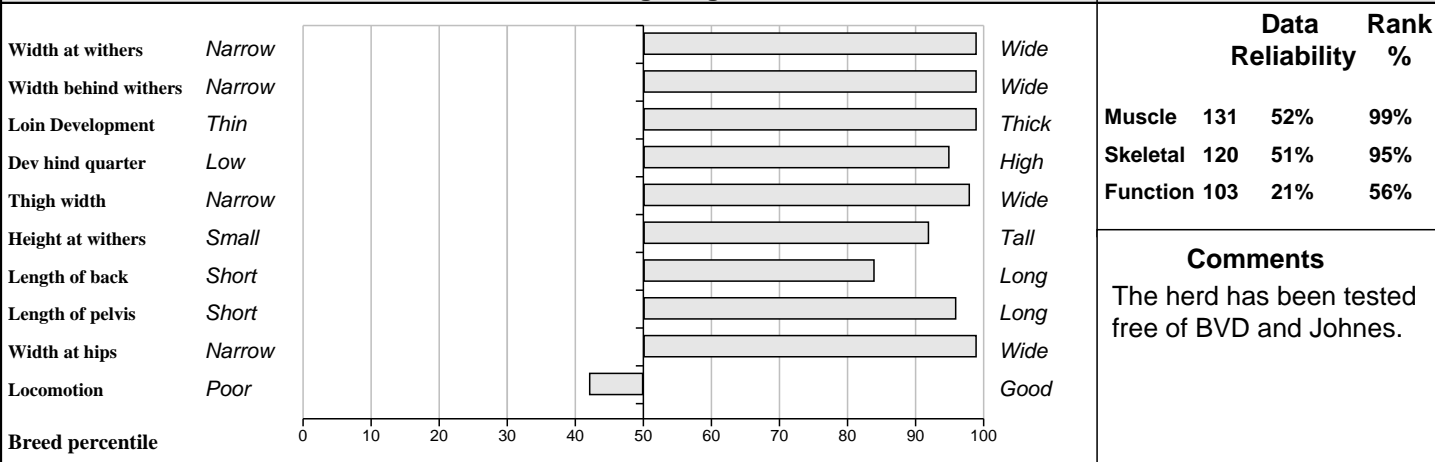

Lot 2 Barryroe Fionn 2 **Breed: Limousin**
IE141928660107 **DOB: 11-Jan-2010** **Male**
Owner: James Wycherley - Lislevane Bandon Co Cork

Sire: Brookmill Vindicator (Et) (VDT) SBV = €156 (72%)	F6 Neron	SBV = €122 (70%)	Jersey
	Milbrook Monique Et	SBV = €107 (63%)	Horlogere
Dam: Barryroe Triona IE141928650015 SBV = €91 (41%)	Festin	SBV = €43 (84%)	Broadmeadows Cannon
	Barryroe Judy	SBV = €85 (44%)	Milbrook Freda
			Chouchou
			Attica
			Talent
			Castle Daisy

€uro-Star Indexes

% Rank	Star Rating (within breed)	Indexes & Traits	€uro-Value	Data Reliability	Relative Data Reliability Comment
99%	★★★★★	Suckler Beef Value (SBV)	€144	36%	High
97%	★★★★★	Weanling Export	€72	42%	High
99%	★★★★★	Beef Carcass	€123	38%	High
62%	★★★★	Daughter Fertility	€4	6%	Medium
49%	★★★	Daughter Milk	€17	15%	Medium

Other Key Traits					
78%	★★★★	Calving Difficulty	4.3%	41%	Medium
46%	★★★	Gestation Length		49%	High
98%	★★★★★	Docility		52%	High

GROW Linear Score Evaluation (Within-Breed Percentiles)
Animal scored. Linear scores and weaning weights in evaluations

BLUP Composites (Within Breed)			
		Data Reliability	Rank %
Muscle	131	52%	99%
Skeletal	120	51%	95%
Function	103	21%	56%

Comments
The herd has been tested free of BVD and Johnes.