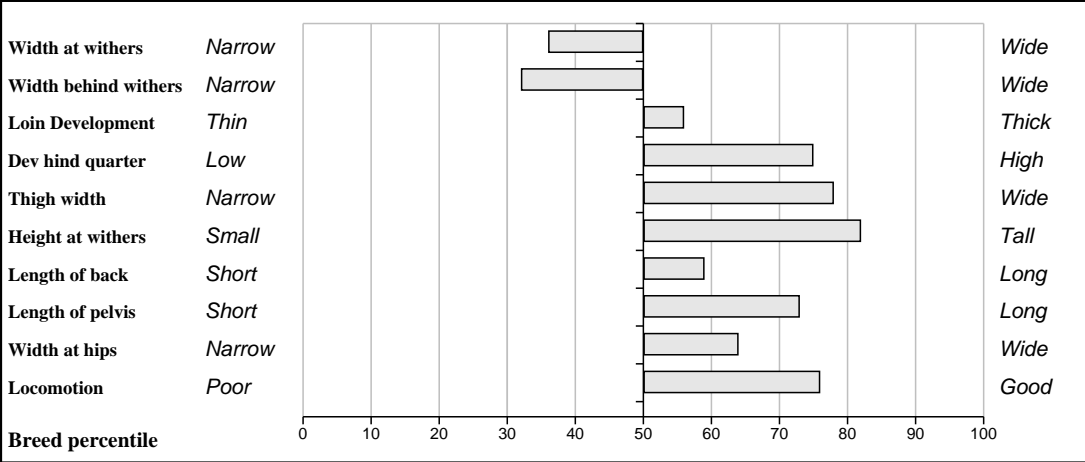

Lot 93 Wood Road Fred Et

Breed: Limousin

IE241241621223

DOB: 16-Sep-2010

Male

Owner: Noel Fennessy - Woodroad Castleconnell Co Limerick

Sire: Wilodge Vantastic (VTI) SBV = €156 (76%)	Wilodge Tonka SBV = €134 (63%)	Oxygene
		Wilodge Meclaira
	Ravenelle SBV = €104 (29%)	Jersey
		Isabelle
Dam: Ardnacrusha Violet (Et) IE131668030303 SBV = €37 (44%)	Festin SBV = €43 (84%)	Chouchou
		Attica
	0165 Maguy SBV = €43 (45%)	Jovial
		Hasley

€uro-Star Indexes

% Rank	Star Rating (within breed)	Indexes & Traits	€uro-Value	Data Reliability	Relative Data Reliability Comment
79%	★★★★	Suckler Beef Value (SBV)	€87	31%	Medium
87%	★★★★★	Weanling Export	€62	43%	High
79%	★★★★	Beef Carcass	€87	37%	High
92%	★★★★★	Daughter Fertility	€32	4%	Low
1%	★	Daughter Milk	€-19	17%	Medium
Other Key Traits					
N/A	N/A	Calving Difficulty		30%	Too Low
63%	★★★★	Gestation Length		25%	Medium
98%	★★★★★	Docility		45%	High

GROW Linear Score Evaluation (Within-Breed Percentiles)
Animal scored. Linear scores and weaning weights in evaluations

BLUP Composites (Within Breed)