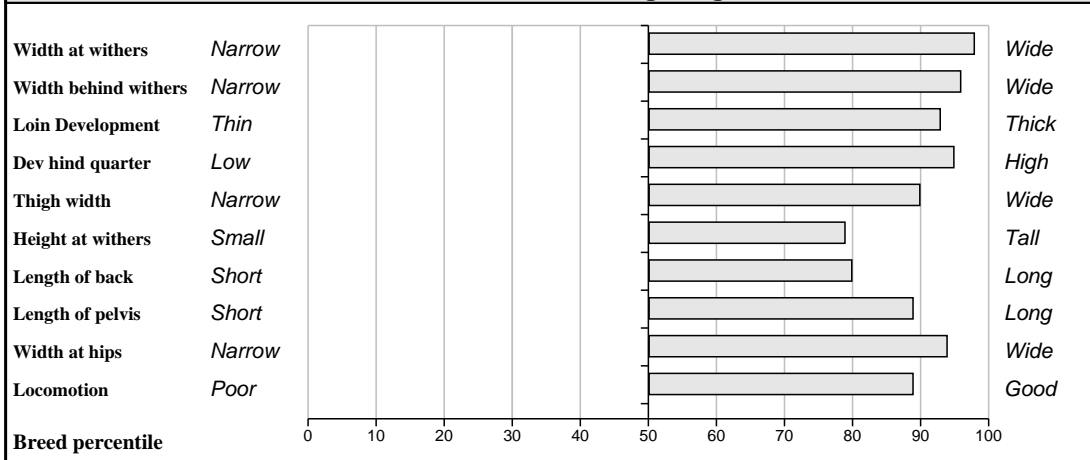

Lot 64 Newtown Foster

Breed: Limousin

IE231230660489

DOB: 02-Aug-2010

Male

Owner: Stanley Richardson - Newtowngore Leitrim Co Leitrim

Sire: Cloughhead Lord (CGZ) SBV = €104 (81%)	Heros SBV = €114 (27%)	Durandal Sigit
	Favourite SBV = €75 (33%)	Broadmeadows Cannon Ruadh Thelma
Dam: Castleview Top-Girl Et IE191567150214 SBV = €98 (48%)	Ideal 23 SBV = €111 (92%)	Flasch Disette
	F040 G7 SBV = €68 (62%)	Na Claudus Coureuse

€uro-Star Indexes

% Rank	Star Rating (within breed)	Indexes & Traits	€uro-Value	Data Reliability	Relative Data Reliability Comment
97%	★★★★★	Suckler Beef Value (SBV)	€122	37%	High
91%	★★★★★	Weanling Export	€65	43%	High
91%	★★★★★	Beef Carcass	€97	40%	High
96%	★★★★★	Daughter Fertility	€40	9%	Medium
68%	★★★★	Daughter Milk	€24	21%	Medium
Other Key Traits					
41%	★★★	Calving Difficulty	5.6%	41%	Medium
96%	★★★★★	Gestation Length		46%	High
54%	★★★	Docility		44%	High

GROW Linear Score Evaluation (Within-Breed Percentiles)
Animal scored. Linear scores and weaning weights in evaluations

BLUP Composites (Within Breed)