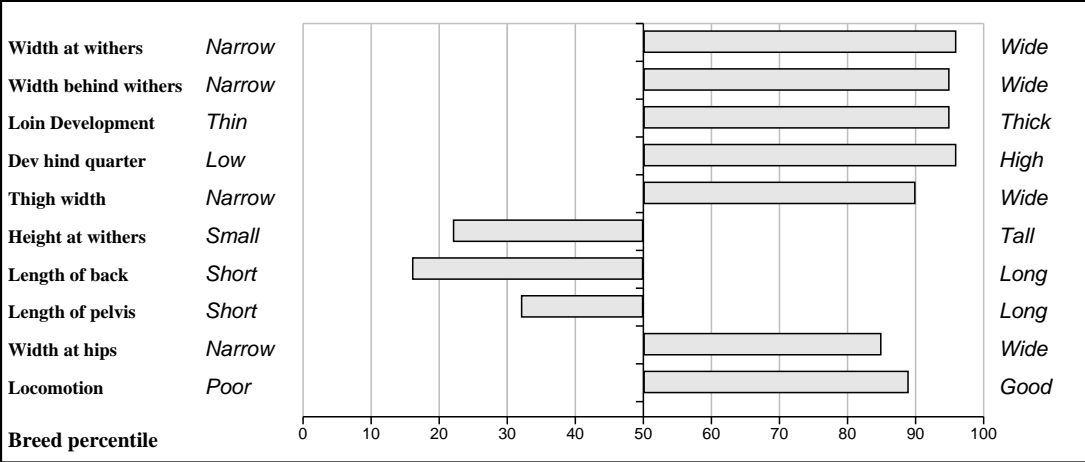

Lot 81 Green Hill Frank

Breed: Limousin

IE271229920162

DOB: 05-Sep-2010

Male

Owner: John Joseph Walsh - Derrygullinane Knockmore Ballina Co Mayo

Breeder: Mary E Mcloughlin - Corvoderra Bellacorick Ballina Co Mayo

Sire: Milbrook Tanko (TKO) SBV = €111 (97%)	Mas Du Clo	SBV = €65 (98%)	Bambino
			Cosette
	Milbrook Monique Et	SBV = €107 (63%)	Broadmeadows Cannon
			Milbrook Freda
Dam: Green Hill Virginia IE271229980110 SBV = €66 (36%)	Meridien	SBV = €67 (88%)	Esope
			Dragonne
	Cross Rispal	SBV = €31 (33%)	Figaro
			Cross Mandy

€uro-Star Indexes

% Rank	Star Rating (within breed)	Indexes & Traits	€uro-Value	Data Reliability	Relative Data Reliability Comment
87%	★★★★★	Suckler Beef Value (SBV)	€95	38%	High
96%	★★★★★	Weanling Export	€70	47%	High
92%	★★★★★	Beef Carcass	€98	42%	High
41%	★★★	Daughter Fertility	€-10	16%	Medium
24%	★★	Daughter Milk	€7	21%	Medium
Other Key Traits					
16%	★	Calving Difficulty	6.8%	38%	Medium
16%	★	Gestation Length		31%	High
93%	★★★★★	Docility		45%	High

GROW Linear Score Evaluation (Within-Breed Percentiles)

Animal scored. Linear scores and weaning weights in evaluations

BLUP Composites (Within Breed)