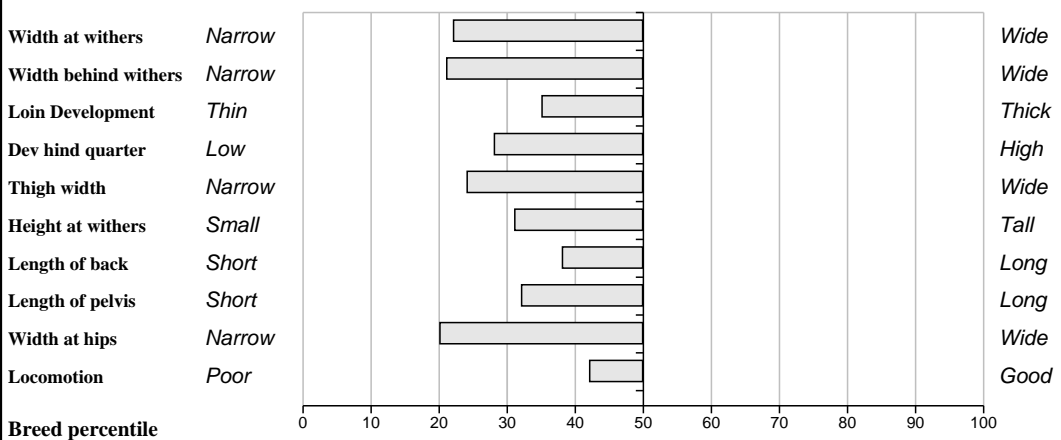

Lot 42 Liss Fletcher

Breed: Limousin

IE161069270119

DOB: 20-May-2010

Male

Owner: Martin Doherty - Liss Carndonagh Lifford Co Donegal

Sire: Cloughhead Umpire (UPI) SBV = €-15 (47%)	Petunia	Malibu
		Gatine
	Gascogne	SBV = €26 (15%)
		Espagnol
Dam: Valencia FR8719292100 SBV = €73 (10%)	Remus	SBV = €103 (14%)
		Oeillet
		Ninon
	Omaha	SBV = €47 (5%)
		Mystere
		Ariane

Parental Average Euro-Star Indexes

% Rank	Star Rating (within breed)	Indexes & Traits	€uro-Value	Data Reliability	Relative Data Reliability Comment
N/A	N/A	Suckler Beef Value (SBV)	N/A	16%	Too Low
16%	★	Weanling Export	€37	19%	Low
N/A	N/A	Beef Carcass	N/A	12%	Too Low
81%	★★★★★	Daughter Fertility	€18	3%	Low
1%	★	Daughter Milk	€-42	12%	Medium
Other Key Traits					
23%	★★	Calving Difficulty	6.3%	32%	Low
31%	★★	Gestation Length		15%	Medium
59%	★★★	Docility		14%	Low

Parental Average GROW Traits (Within-Breed Percentiles)
Animal scored. Scores or weaning weights not eligible for evaluation

BLUP Composites (Within Breed)