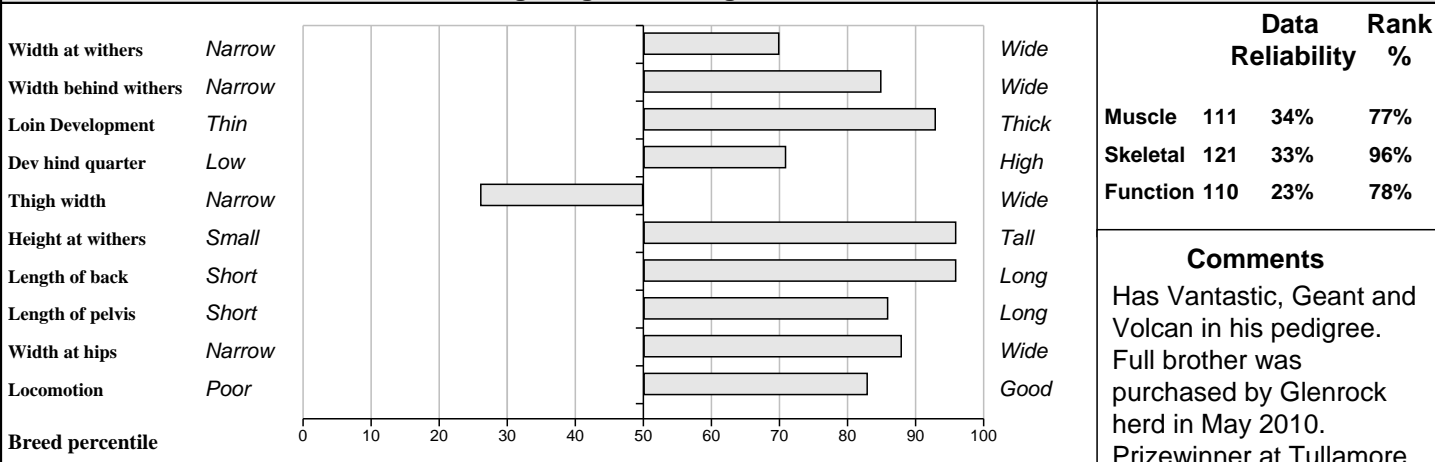

Lot 5   Castleview Fantastic   Breed: Limousin
IE191567160545   DOB: 20-Feb-2010   Male
Owner: John J O'Sullivan - Tobermaing Castleisland Co Kerry

Sire: Wilodge Vantastic (VTI) SBV = €156 (76%)	Wilodge Tonka SBV = €134 (63%)	Oxygene
	Ravenelle SBV = €104 (29%)	Wilodge Meclair
Dam: Castleview Mary IECDTF0042B SBV = €82 (50%)	Geant SBV = €70 (92%)	Jersey
	Castleview Isobel SBV = €92 (53%)	Isabelle
		Dauphin
		Cerise
		Volcan
		F040 G7

Parental Average Euro-Star Indexes

% Rank	Star Rating (within breed)	Indexes & Traits	€uro-Value	Data Reliability	Relative Data Reliability Comment
97%	★★★★★	Suckler Beef Value (SBV)	€119	29%	Medium
97%	★★★★★	Weanling Export	€74	30%	Medium
97%	★★★★★	Beef Carcass	€111	29%	Medium
91%	★★★★★	Daughter Fertility	€31	2%	Low
7%	★	Daughter Milk	€-5	20%	Medium

Other Key Traits

29%	★★	Calving Difficulty	6%	38%	Medium
57%	★★★	Gestation Length		29%	Medium
95%	★★★★★	Docility		31%	Medium

Parental Average GROW Traits (Within-Breed Percentiles)
Animal scored. Scores or weaning weights not eligible for evaluation

Comments
Has Vantastic, Geant and Volcan in his pedigree. Full brother was purchased by Glenrock herd in May 2010. Prizewinner at Tullamore Show. Herd is accredited free from Johnes with SAC's.