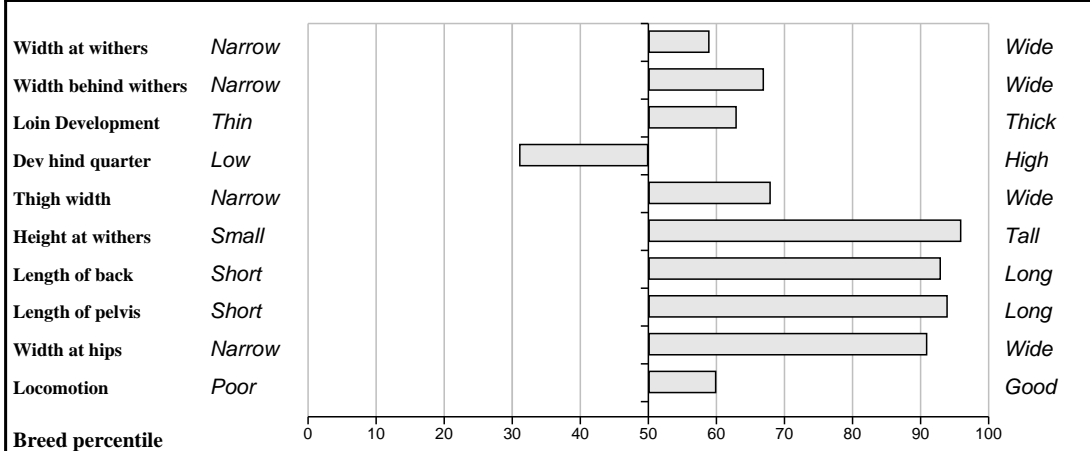

Lot 102 Derrygullinane Fieldman

Breed: Limousin

IE271061740271

DOB: 05-Oct-2010

Male

Owner: John Joseph Walsh - Derrygullinane Knockmore Ballina Co Mayo

Sire: Ramses (RMX) SBV = €97 (88%)	Nestor	SBV = €125 (36%)	Ibiscus
			Frime
	Melodie	SBV = €77 (36%)	Festival
			F085 Eclipse
Dam: Cloonfad Alice IE311421850204 SBV = €89 (34%)	Geant	SBV = €70 (92%)	Dauphin
			Cerise
	Knoxtown Penny	SBV = €67 (40%)	Ferry
			Knoxtown Lisa

€uro-Star Indexes

% Rank	Star Rating (within breed)	Indexes & Traits	€uro-Value	Data Reliability	Relative Data Reliability Comment
94%	★★★★★	Suckler Beef Value (SBV)	€109	36%	High
96%	★★★★★	Weanling Export	€71	44%	High
96%	★★★★★	Beef Carcass	€105	40%	High
9%	★	Daughter Fertility	€-38	12%	Medium
90%	★★★★★	Daughter Milk	€39	22%	Medium
Other Key Traits					
61%	★★★★	Calving Difficulty	4.9%	41%	Medium
27%	★★	Gestation Length		26%	Medium
93%	★★★★★	Docility		44%	High

GROW Linear Score Evaluation (Within-Breed Percentiles)

Animal scored. Linear scores and weaning weights in evaluations

BLUP Composites (Within Breed)