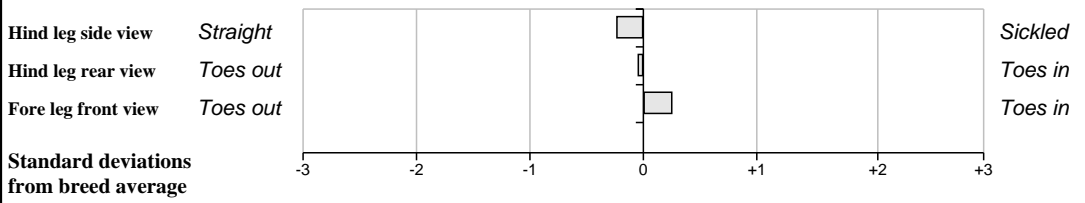

Comments

His dam is by Festin and Maguy is a Paris Champion cow. Violets first son sold in Roscrea for 6,700 euros and a heifer sold for 5,700 euros in Roscrea.

Feet and Leg Descriptions

Lot 94 Melwood Fowler