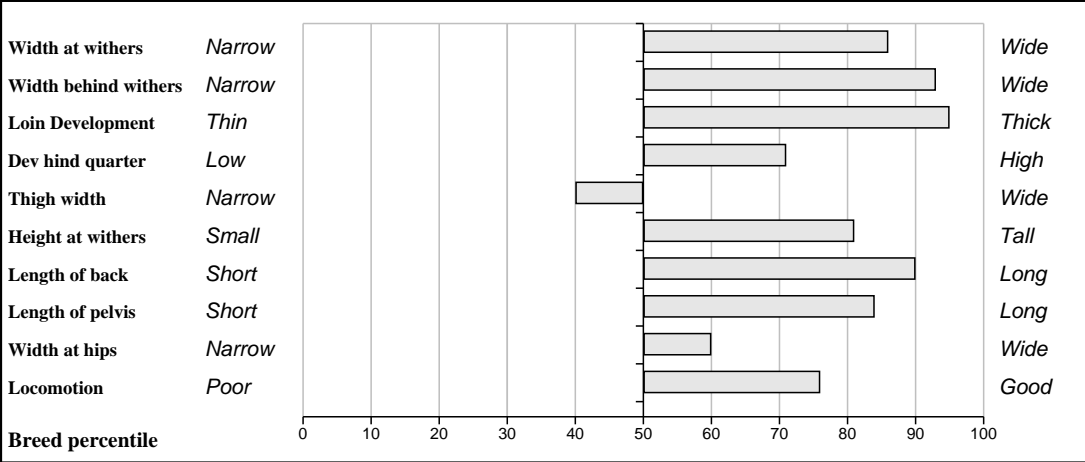

Lot 87 Drummin Flyer

Breed: Limousin

IE131206340879

DOB: 11-Sep-2010

Male

Owner: John Mcinerney - Clonmoney West Newmarket On Fergus Co Clare

Sire: Limo Tanat (TZN) SBV = €118 (77%)	C550 Mostyn	SBV = €70 (44%)	Ronick Hawk
			Jade
	Carmorn Orna	SBV = €58 (30%)	Pelletstown Ken
			Carmorn Excellence
Dam: Drummin Cinderella IE131206380651 SBV = €47 (39%)	Mas Du Clo	SBV = €65 (98%)	Bambino
			Cosette
	Drummin Tara	SBV = €84 (45%)	Litron
			Pelletstown Morning

€uro-Star Indexes

% Rank	Star Rating (within breed)	Indexes & Traits	€uro-Value	Data Reliability	Relative Data Reliability Comment
95%	★★★★★	Suckler Beef Value (SBV)	€113	34%	High
86%	★★★★★	Weanling Export	€61	43%	High
90%	★★★★★	Beef Carcass	€96	39%	High
86%	★★★★★	Daughter Fertility	€23	5%	Medium
98%	★★★★★	Daughter Milk	€54	18%	Medium
Other Key Traits					
59%	★★★	Calving Difficulty	5%	41%	Medium
42%	★★★	Gestation Length		24%	Medium
86%	★★★★★	Docility		45%	High

GROW Linear Score Evaluation (Within-Breed Percentiles)
Animal scored. Linear scores and weaning weights in evaluations

BLUP Composites (Within Breed)