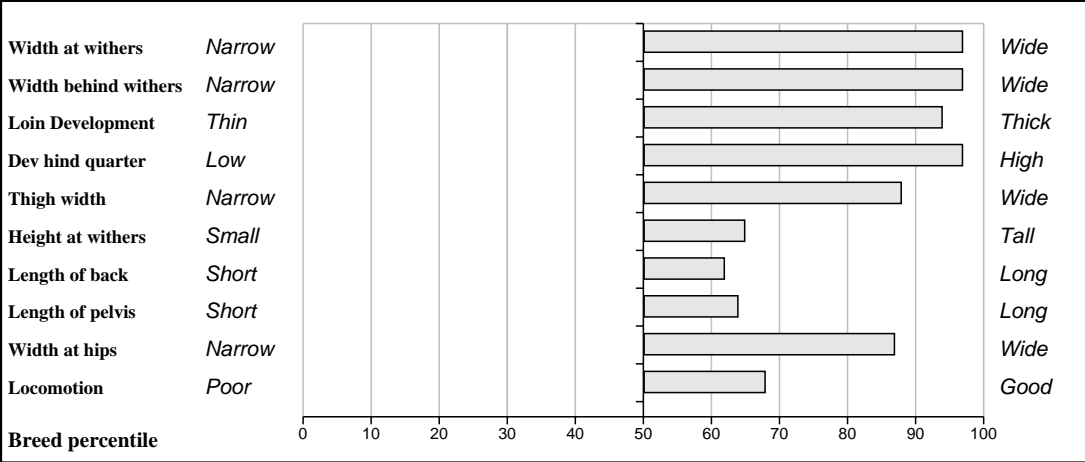

Lot 76 Millburn Fortune

Breed: Limousin

IE181698370606

DOB: 02-Sep-2010

Male

Owner: Richard&Eithne O'Beirn - Ardour Cloghans Hill Tuam Co Galway

Sire: Sympa (SYP) SBV = €145 (82%)	Octopus	SBV = €111 (39%)	Haricot
			Justine
	Operette	SBV = €88 (38%)	Genial
			Lavande
Dam: Sydney Rome IE311797550010 SBV = €97 (45%)	Dauphin	SBV = €76 (97%)	Romeo
			Ombrette
	Benbulben Lola	SBV = €97 (44%)	Barnhill Harry
			Duhallow Violet

€uro-Star Indexes

% Rank	Star Rating (within breed)	Indexes & Traits	€uro-Value	Data Reliability	Relative Data Reliability Comment
99%	★★★★★	Suckler Beef Value (SBV)	€134	36%	High
99%	★★★★★	Weanling Export	€95	45%	High
98%	★★★★★	Beef Carcass	€111	40%	High
87%	★★★★★	Daughter Fertility	€24	6%	Medium
42%	★★★	Daughter Milk	€14	20%	Medium
Other Key Traits					
79%	★★★★	Calving Difficulty	4.2%	43%	High
74%	★★★★	Gestation Length		28%	Medium
59%	★★★	Docility		46%	High

GROW Linear Score Evaluation (Within-Breed Percentiles)
Animal scored. Linear scores and weaning weights in evaluations

BLUP Composites (Within Breed)