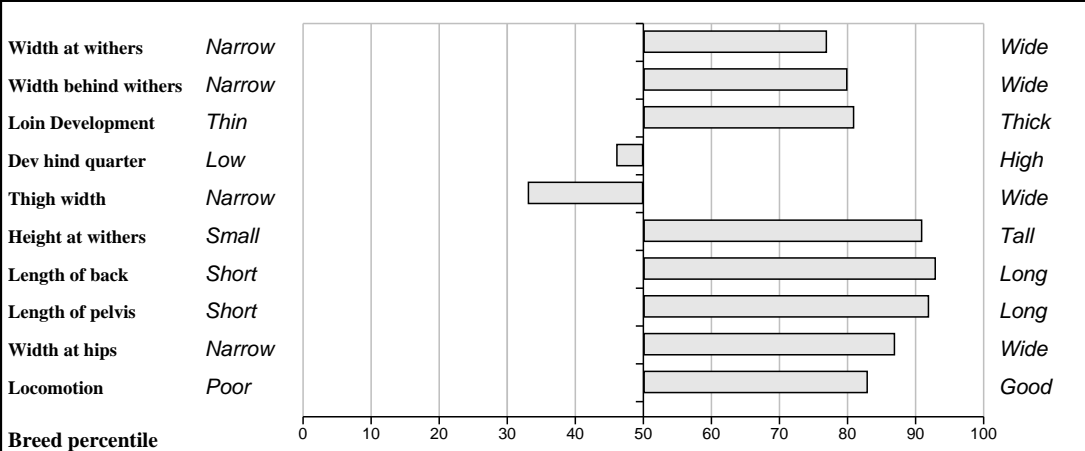

Lot 55 Maythorn Future 1

Breed: Limousin

IE291029770251

DOB: 12-Jul-2010

Male

Owner: Martin Mc Connon - Corcrin Carrickmacross Co Monaghan

Sire: On-Dit (ONI) SBV = €142 (82%)	Indecis SBV = €114 (29%)	Volcan
		Grise
	Franchon SBV = €141 (26%)	Balzac
		Colinette
Dam: Maythorn Angel IE291029750134 SBV = €76 (40%)	Lino SBV = €70 (96%)	Galopin
		Allumette
	Kilcloon Thelma SBV = €64 (43%)	Gamin
		Kilcloon Naomi

€uro-Star Indexes

% Rank	Star Rating (within breed)	Indexes & Traits	€uro-Value	Data Reliability	Relative Data Reliability Comment
97%	★★★★★	Suckler Beef Value (SBV)	€120	34%	High
90%	★★★★★	Weanling Export	€64	43%	High
96%	★★★★★	Beef Carcass	€106	38%	High
23%	★★	Daughter Fertility	€-22	9%	Medium
94%	★★★★★	Daughter Milk	€45	22%	Medium
Other Key Traits					
69%	★★★★	Calving Difficulty	4.6%	40%	Medium
25%	★★	Gestation Length		29%	Medium
90%	★★★★★	Docility		44%	High

GROW Linear Score Evaluation (Within-Breed Percentiles)
Animal scored. Linear scores and weaning weights in evaluations

BLUP Composites (Within Breed)