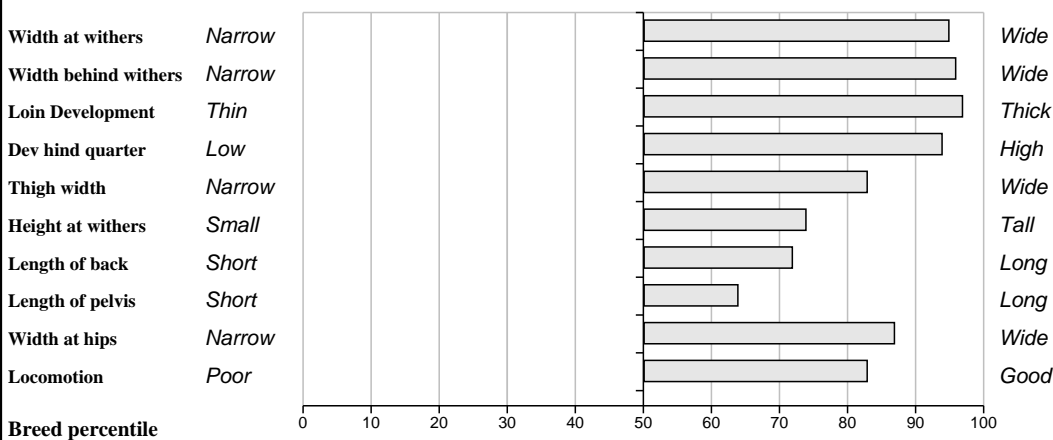

Lot 54 Ballykinncurra Fergie

Breed: Limousin

IE131064150586

DOB: 12-Jul-2010

Male

Owner: John Moroney - Ballykinnacurra Corofin Co Clare

Sire: Newtown Bunty 1 (Et) (NEU) SBV = €85 (67%)	Mas Du Clo SBV = €65 (98%)	Bambino Cosette
	Castlevew Rub SBV = €89 (57%)	Ideal 23 Castlevew Miss
Dam: Ballykinncurra Puzzle IE131064170175 SBV = €40 (45%)	Ballykinncurra Krystal SBV = €9 (58%)	Villy Pelletstown Heidi
	Pelletstown Kora SBV = €25 (47%)	Genereux Tanhill Delice

Parental Average Euro-Star Indexes

% Rank	Star Rating (within breed)	Indexes & Traits	€uro-Value	Data Reliability	Relative Data Reliability Comment
81%	★★★★★	Suckler Beef Value (SBV)	€88	28%	Medium
96%	★★★★★	Weanling Export	€71	32%	Medium
84%	★★★★★	Beef Carcass	€91	28%	Medium
35%	★★	Daughter Fertility	€-13	6%	Medium
48%	★★★	Daughter Milk	€17	15%	Medium
Other Key Traits					
25%	★★	Calving Difficulty	6.2%	41%	Medium
50%	★★★	Gestation Length		26%	Medium
59%	★★★	Docility		28%	Medium

Parental Average GROW Traits (Within-Breed Percentiles)

Animal scored. Scores or weaning weights not eligible for evaluation

BLUP Composites (Within Breed)