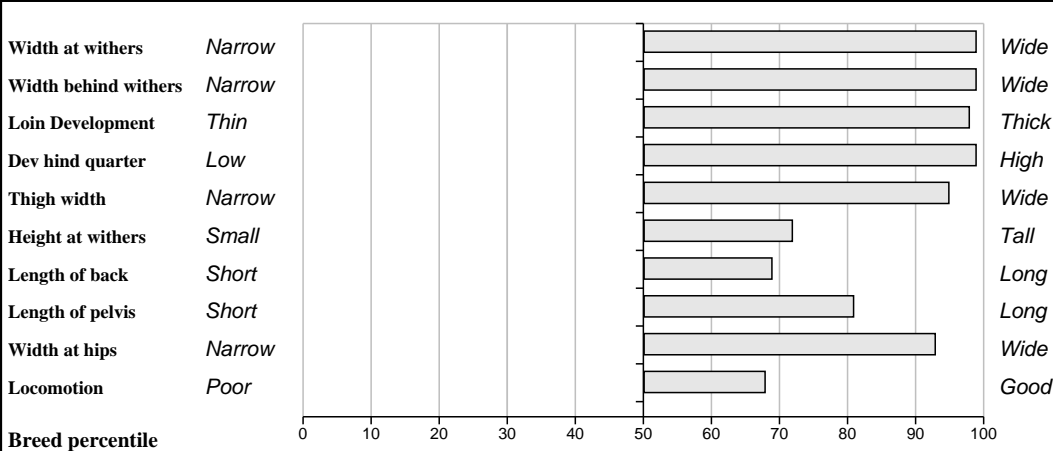

Lot 71 Wood Road Fergus

Breed: Limousin

IE241241661219

DOB: 28-Aug-2010

Male

Owner: Noel Fennessy - Woodroad Castleconnell Co Limerick

Sire: Sympa (SYP) SBV = €145 (82%)	Octopus	SBV = €111 (39%)	Haricot
			Justine
	Operette	SBV = €88 (38%)	Genial
			Lavande
Dam: Claque FR3716017825 SBV = €80 (9%)	Apache	SBV = €117 (16%)	Muguet
			Lolita
	Pimage	SBV = €34 (12%)	Imposant
			Isba

€uro-Star Indexes

% Rank	Star Rating (within breed)	Indexes & Traits	€uro-Value	Data Reliability	Relative Data Reliability Comment
98%	★★★★★	Suckler Beef Value (SBV)	€124	31%	Medium
99%	★★★★★	Weanling Export	€80	40%	High
96%	★★★★★	Beef Carcass	€105	34%	Medium
93%	★★★★★	Daughter Fertility	€34	6%	Medium
19%	★	Daughter Milk	€5	11%	Low

Other Key Traits

81%	★★★★★	Calving Difficulty	4.2%	37%	Low
74%	★★★★	Gestation Length		23%	Medium
95%	★★★★★	Docility		40%	High

GROW Linear Score Evaluation (Within-Breed Percentiles)

Animal scored. Linear scores and weaning weights in evaluations

BLUP Composites (Within Breed)