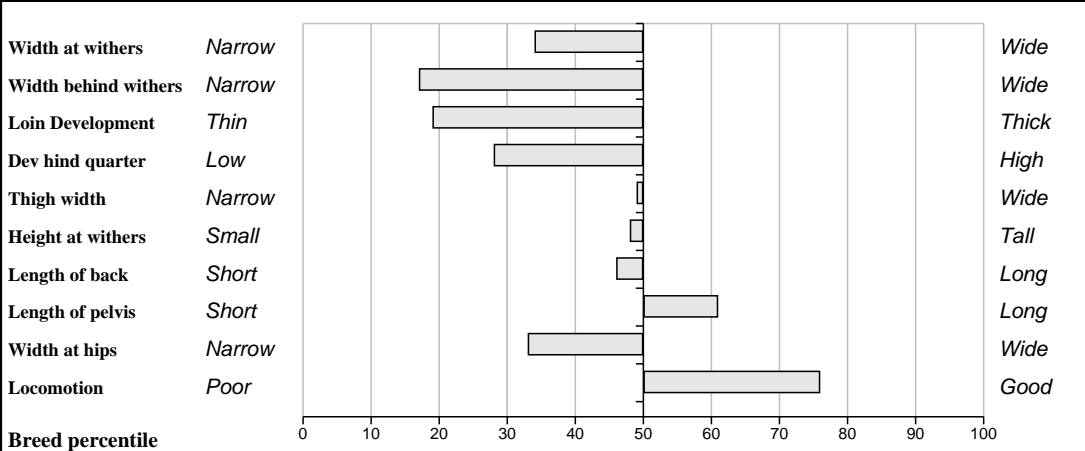

Lot 10 Beaghmore F -290

Breed: Limousin

IE231306460290

DOB: 19-Mar-2010

Male

Owner: Michael Reilly - Beaghmore Carrigallen Co Leitrim

Sire: Beaghmore C-236 (IE231306490236) SBV = €115 (43%)	Cloughhead Lord SBV = €104 (81%)	Heros
	Beaghmore Uno SBV = €82 (34%)	Favourite
Dam: Beaghmore Vera IE231306490203 SBV = €77 (34%)	Eleazar SBV = €132 (90%)	Bilbao
	0142 Marquise SBV = €39 (28%)	Tigresse
		Joueur
		Boudeuse

€uro-Star Indexes

% Rank	Star Rating (within breed)	Indexes & Traits	€uro-Value	Data Reliability	Relative Data Reliability Comment
52%	★★★	Suckler Beef Value (SBV)	€67	30%	Medium
8%	★	Weanling Export	€32	35%	Medium
36%	★★	Beef Carcass	€66	30%	Medium
98%	★★★★★	Daughter Fertility	€48	3%	Low
12%	★	Daughter Milk	€1	13%	Medium
Other Key Traits					
60%	★★★	Calving Difficulty	4.9%	37%	Low
49%	★★★	Gestation Length		44%	High
86%	★★★★★	Docility		36%	Medium

GROW Linear Score Evaluation (Within-Breed Percentiles)
Animal scored. Linear scores and weaning weights in evaluations

BLUP Composites (Within Breed)