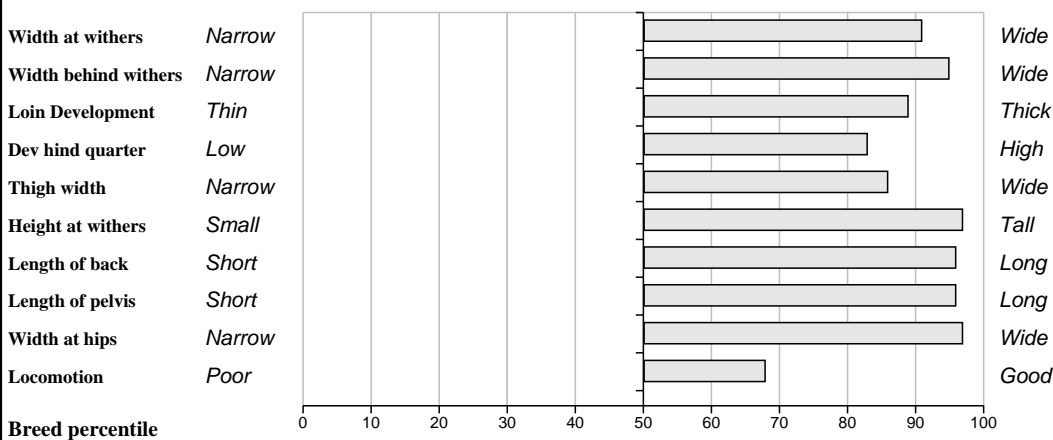

Lot 36 Killough Fletcher

Breed: Limousin

IE331302070640

DOB: 04-May-2010

Twin to Female

Male

Owner: Alfred Percy - Killough Templemore Co Tipperary

Sire: Sympa (SYP) SBV = €145 (82%)	Octopus	SBV = €111 (39%)	Haricot
			Justine
	Operette	SBV = €88 (38%)	Genial
			Lavande
Dam: Killough Una IE331302080311 SBV = €107 (46%)	Ferry	SBV = €27 (97%)	As De Pic
			Verveine
	Monamondra Liz	SBV = €124 (49%)	Hortensia
			Somerset Flower

€uro-Star Indexes

% Rank	Star Rating (within breed)	Indexes & Traits	€uro-Value	Data Reliability	Relative Data Reliability Comment
99%	★★★★★★	Suckler Beef Value (SBV)	€132	34%	High
99%	★★★★★★	Weanling Export	€88	46%	High
99%	★★★★★★	Beef Carcass	€129	40%	High
39%	★★	Daughter Fertility	€-11	6%	Medium
40%	★★★	Daughter Milk	€13	18%	Medium
Other Key Traits					
29%	★★	Calving Difficulty	6%	32%	Low
41%	★★★	Gestation Length		28%	Medium
83%	★★★★★★	Docility		45%	High

GROW Linear Score Evaluation (Within-Breed Percentiles)

Animal scored. Linear scores and weaning weights in evaluations

BLUP Composites (Within Breed)