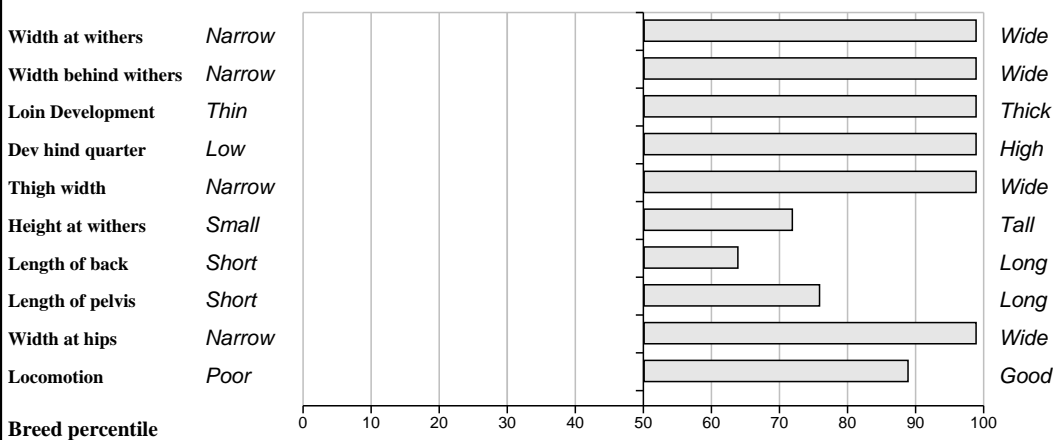

Lot 40 Coolrain Fico Mchawk

Breed: Limousin

IE221153520276

DOB: 15-May-2010

Male

Owner: Gearoid & Padraic Kennedy - Derryduff Coolrain Portlaoise Co Laois

Sire: Moloskey C Hawk (IE131477830507) SBV = €120 (49%)	Ronick Hawk	SBV = €108 (92%)	Broadmeadows Cannon
			Ronick Esther
	Moloskey A392	SBV = €90 (41%)	Mas Du Clo
			Moloskey Nical
Dam: Ballydaniel Tampa IE371490440158 SBV = €100 (32%)	0181 J 38	SBV = €94 (83%)	Bambino
			Astragale
	Ballydaniel Pampass	SBV = €77 (43%)	Mosney Jumbo
			Ballydaniel Jackie

€uro-Star Indexes

% Rank	Star Rating (within breed)	Indexes & Traits	€uro-Value	Data Reliability	Relative Data Reliability Comment
98%	★★★★★	Suckler Beef Value (SBV)	€124	27%	Medium
99%	★★★★★	Weanling Export	€83	36%	Medium
98%	★★★★★	Beef Carcass	€111	31%	Medium
72%	★★★★	Daughter Fertility	€11	5%	Medium
57%	★★★	Daughter Milk	€20	11%	Low
Other Key Traits					
30%	★★	Calving Difficulty	6%	39%	Medium
43%	★★★	Gestation Length		11%	Low
88%	★★★★★	Docility		18%	Low

GROW Linear Score Evaluation (Within-Breed Percentiles)

Animal scored. Linear scores and weaning weights in evaluations

BLUP Composites (Within Breed)