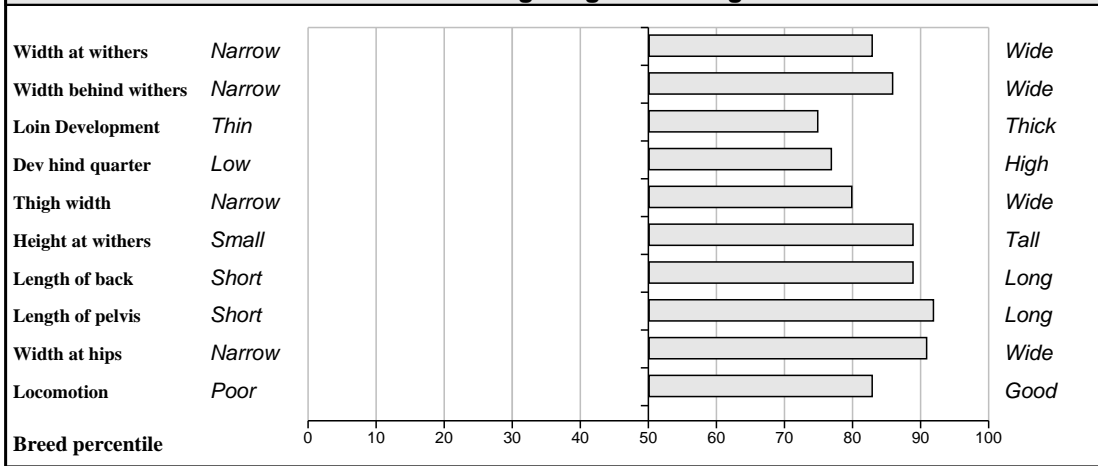

Lot 20 Wood Road Flan

Breed: Limousin

IE241241691205

DOB: 10-Apr-2010

Male

Owner: Noel Fennessy - Woodroad Castleconnell Co Limerick

Sire: Lino (LNO) SBV = €70 (96%)	Galopin	SBV = €29 (31%)	As De Pic
			Naive
	Allumette	SBV = €61 (32%)	Riquet
			Seduisante
Dam: Wood Road Clara (Et) IE241241650962 SBV = €146 (36%)	Sympa	SBV = €145 (82%)	Octopus
			Operette
	Ov Nadia B	SBV = €132 (68%)	Horion
			Garde Robe

Parental Average Euro-Star Indexes

% Rank	Star Rating (within breed)	Indexes & Traits	€uro-Value	Data Reliability	Relative Data Reliability Comment
94%	★★★★★	Suckler Beef Value (SBV)	€108	31%	Medium
69%	★★★★	Weanling Export	€54	31%	Medium
94%	★★★★★	Beef Carcass	€102	31%	Medium
49%	★★★	Daughter Fertility	€-4	18%	High
65%	★★★★	Daughter Milk	€23	24%	High
Other Key Traits					
66%	★★★★	Calving Difficulty	4.7%	34%	Low
14%	★	Gestation Length		31%	High
83%	★★★★★	Docility		31%	Medium

Parental Average GROW Traits (Within-Breed Percentiles)
Animal scored. Scores or weaning weights not eligible for evaluation

BLUP Composites (Within Breed)