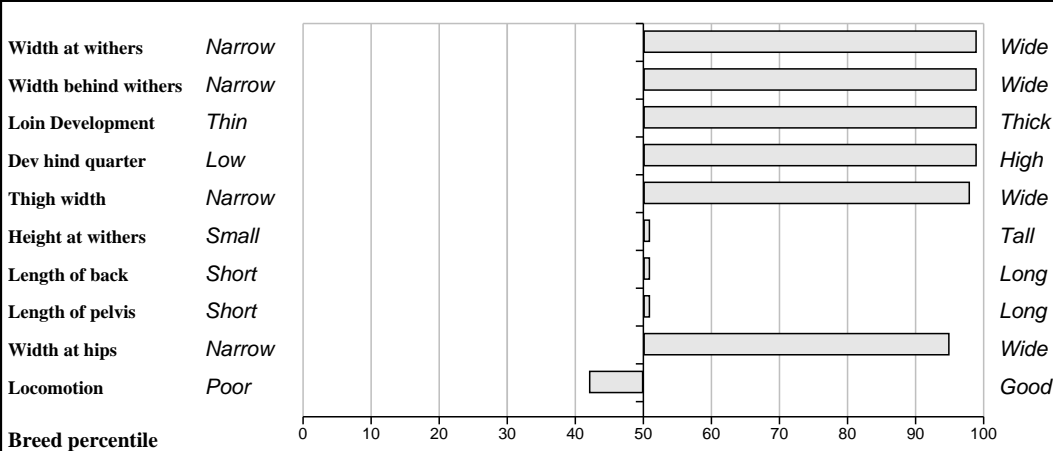

Lot 96   Mystic Fersace

Breed: Limousin

IE151602020356

DOB: 20-Sep-2010

Male

Owner: Paul Marsh - Main St Broadford Co Clare

Breeder: Joan M Buckley - Kildinan Glenville Co Cork

Sire: Wilodge Cerberus (WGE) SBV = €167 (41%)	Wilodge Tonka SBV = €134 (63%)	Oxygene
	Wilodge Priceless SBV = €103 (24%)	Wilodge Meclair
Dam: Mistic B Opperette (Et) IE151602080262 SBV = €92 (36%)	Sympa SBV = €145 (82%)	Octopus
	Knockrour Missy SBV = €20 (53%)	Opperette
		Espoir
		Knockrour Hironnelle

€uro-Star Indexes

% Rank	Star Rating (within breed)	Indexes & Traits	€uro-Value	Data Reliability	Relative Data Reliability Comment
99%	★★★★★	Suckler Beef Value (SBV)	€153	25%	Medium
99%	★★★★★	Weanling Export	€101	32%	Medium
99%	★★★★★	Beef Carcass	€131	28%	Medium
N/A	N/A	Daughter Fertility	N/A	0%	Too Low
12%	★	Daughter Milk	€0	13%	Medium

Other Key Traits

51%	★★★	Calving Difficulty	5.2%	34%	Low
53%	★★★	Gestation Length		18%	Medium
59%	★★★	Docility		38%	High

GROW Linear Score Evaluation (Within-Breed Percentiles)

Animal scored. Linear scores and weaning weights in evaluations

BLUP Composites (Within Breed)