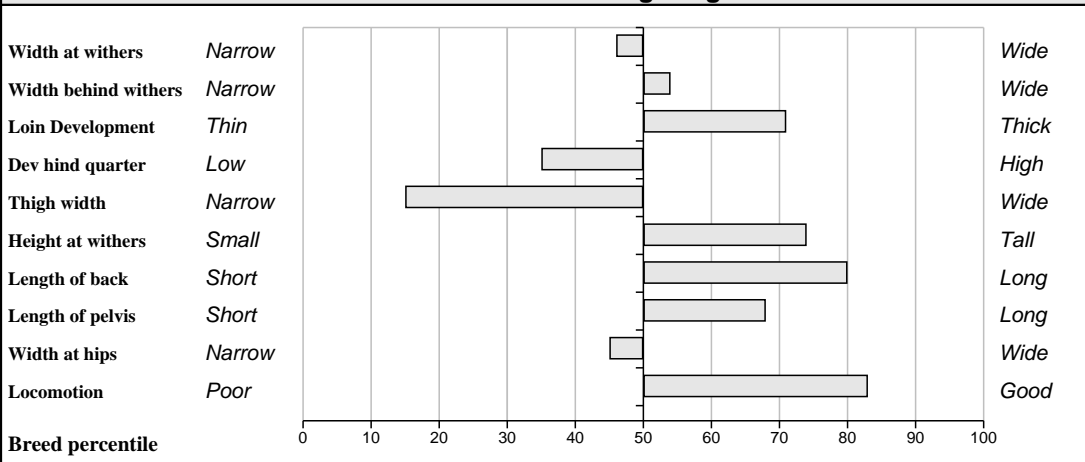

Lot 46 Whitefield Frank

Breed: Limousin

IE121264260527

DOB: 02-Jun-2010

Male

Owner: Basil Arnold - Mullaghdoe Killeshandra Co Cavan

Sire: Milbrook Tanko (TKO) SBV = €111 (97%)	Mas Du Clo	SBV = €65 (98%)	Bambino
			Cosette
	Milbrook Monique Et	SBV = €107 (63%)	Broadmeadows Cannon
			Milbrook Freda
Dam: Tara Nancy IECFRJ0012H SBV = €47 (39%)	Barnhill Harry	SBV = €59 (93%)	Talent
			Pelletstown Aideen
	Millpark Flamingo	SBV = €-4 (23%)	Grange Bourgeois
			Hibernian Regina

€uro-Star Indexes

% Rank	Star Rating (within breed)	Indexes & Traits	€uro-Value	Data Reliability	Relative Data Reliability Comment
74%	★★★★	Suckler Beef Value (SBV)	€82	37%	High
71%	★★★★	Weanling Export	€54	45%	High
63%	★★★★	Beef Carcass	€79	42%	High
89%	★★★★★	Daughter Fertility	€26	16%	Medium
38%	★★	Daughter Milk	€13	22%	Medium
Other Key Traits					
30%	★★	Calving Difficulty	6%	37%	Low
33%	★★	Gestation Length		30%	Medium
63%	★★★★	Docility		45%	High

GROW Linear Score Evaluation (Within-Breed Percentiles)
Animal scored. Linear scores and weaning weights in evaluations

BLUP Composites (Within Breed)