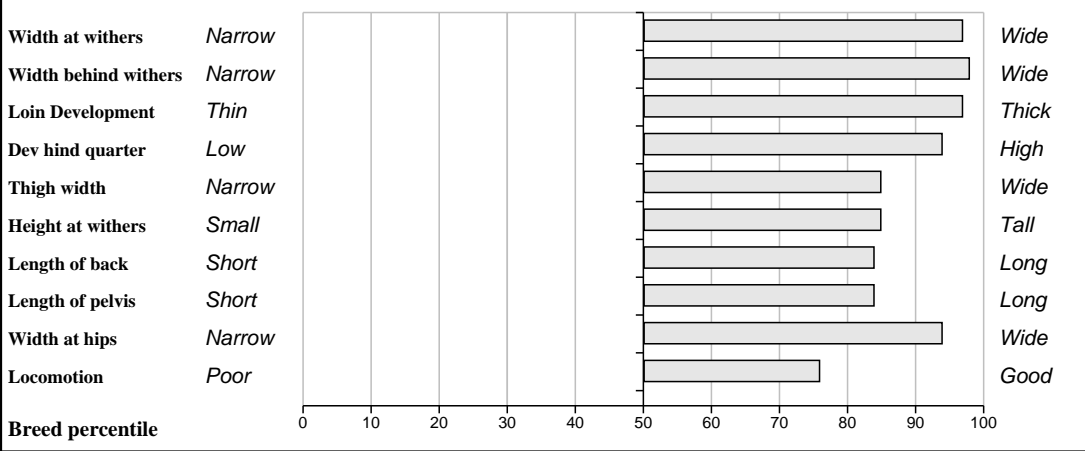

Lot 67 Monagea Franklin

Breed: Limousin

IE241679660088

DOB: 05-Aug-2010

Male

Owner: James Moore - Gardenfield Newcastlewest Co Limerick

Sire: Haltcliffe Underwriter (S553) SBV = €109 (60%)	Sympa SBV = €145 (82%)	Octopus Operette
	Ronick Ricole SBV = €49 (13%)	Broadmeadows Cannon Ronick Nicole
Dam: Monagea Alma IE241679620068 SBV = €67 (34%)	Espoir SBV = €66 (94%)	Bill Aquila
	Monagea Pamela SBV = €39 (36%)	Farfelu Monagea Lenora

Parental Average Euro-Star Indexes

% Rank	Star Rating (within breed)	Indexes & Traits	€uro-Value	Data Reliability	Relative Data Reliability Comment
81%	★★★★★	Suckler Beef Value (SBV)	€88	23%	Low
98%	★★★★★	Weanling Export	€77	24%	Low
93%	★★★★★	Beef Carcass	€100	21%	Low
41%	★★★	Daughter Fertility	€-9	6%	Medium
1%	★	Daughter Milk	€-29	15%	Medium
Other Key Traits					
13%	★	Calving Difficulty	7%	37%	Low
21%	★★	Gestation Length		23%	Medium
18%	★	Docility		24%	Low

Parental Average GROW Traits (Within-Breed Percentiles)
Animal scored. Scores or weaning weights not eligible for evaluation

BLUP Composites (Within Breed)