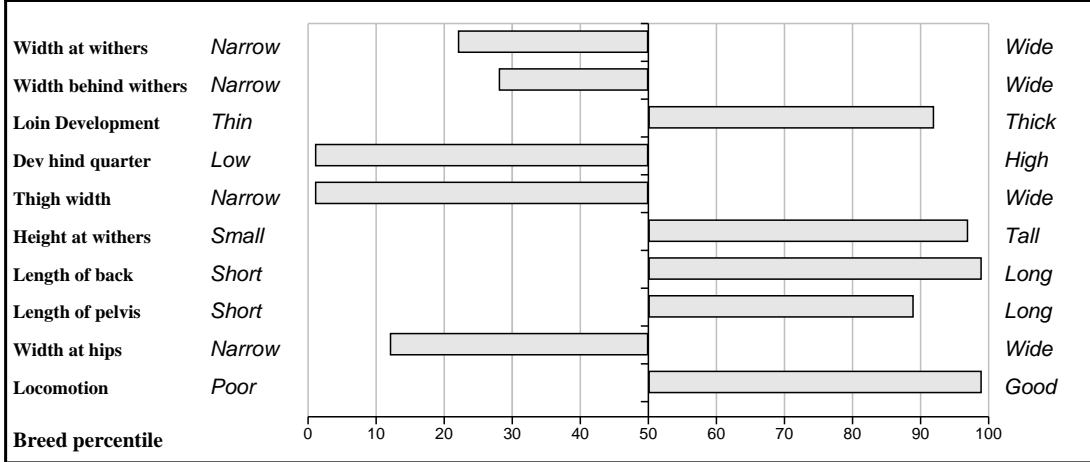

Lot 86 Bohomore Fancyman

Breed: Limousin

IE272097870184

DOB: 10-Sep-2010

Male

Owner: Bridie Lavelle - Bohomore Shraheens Castlebar Co Mayo

Sire: Fieldson Alfy (S511) SBV = €152 (72%)	Gunnerfleet Plunas SBV = €84 (28%)	Tunnelby Monkeytricks
		Gunnerfleet Luna
	Eden Natasha SBV = €135 (29%)	Broadmeadows Cannon
		Birtles Daisy
Dam: Crillaune Vesta IE271666860079 SBV = €68 (34%)	Moero SBV = €28 (93%)	Ourson
		Gentile
	Woodview Tina SBV = €73 (41%)	Gamin
		Woodview Peggy

€uro-Star Indexes

% Rank	Star Rating (within breed)	Indexes & Traits	€uro-Value	Data Reliability	Relative Data Reliability Comment
98%	★★★★★	Suckler Beef Value (SBV)	€130	33%	Medium
99%	★★★★★	Weanling Export	€84	43%	High
96%	★★★★★	Beef Carcass	€106	38%	High
91%	★★★★★	Daughter Fertility	€29	2%	Low
77%	★★★★	Daughter Milk	€29	12%	Medium
Other Key Traits					
46%	★★★	Calving Difficulty	5.4%	35%	Low
66%	★★★★	Gestation Length		29%	Medium
93%	★★★★★	Docility		44%	High

GROW Linear Score Evaluation (Within-Breed Percentiles)
Animal scored. Linear scores and weaning weights in evaluations

BLUP Composites (Within Breed)