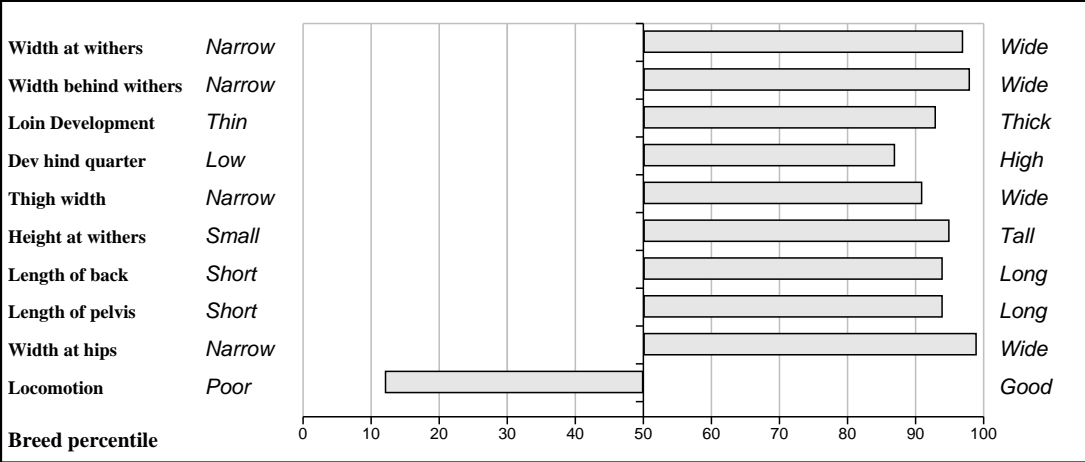

Lot 77 Tomriland Fuller Et

Breed: Limousin

IE381121180437

DOB: 02-Sep-2010

Male

Owner: Noel Kenny - Tomriland Roundwood Ashford Co Wicklow

Sire: Queenshead Altea (S593) SBV = €102 (63%)	Greensons Gigolo SBV = €34 (69%)	Titan
		Surprise
	Ryedale Parfait SBV = €122 (26%)	Ronick Iceman
		Gavotte
Dam: Milbrook Ulla IE281084560448 SBV = €117 (42%)	F311 Poker SBV = €27 (76%)	Gabin
		Hachette
	Milbrook Petal SBV = €95 (43%)	Dauphin
		Milbrook Monica Et

€uro-Star Indexes

% Rank	Star Rating (within breed)	Indexes & Traits	€uro-Value	Data Reliability	Relative Data Reliability Comment
95%	★★★★★	Suckler Beef Value (SBV)	€110	30%	Medium
98%	★★★★★	Weanling Export	€75	42%	High
94%	★★★★★	Beef Carcass	€101	36%	High
11%	★	Daughter Fertility	€-34	2%	Low
84%	★★★★★	Daughter Milk	€33	10%	Low
Other Key Traits					
99%	★★★★★	Calving Difficulty	2.7%	34%	Low
44%	★★★	Gestation Length		22%	Medium
83%	★★★★★	Docility		44%	High

GROW Linear Score Evaluation (Within-Breed Percentiles)
Animal scored. Linear scores and weaning weights in evaluations

BLUP Composites (Within Breed)