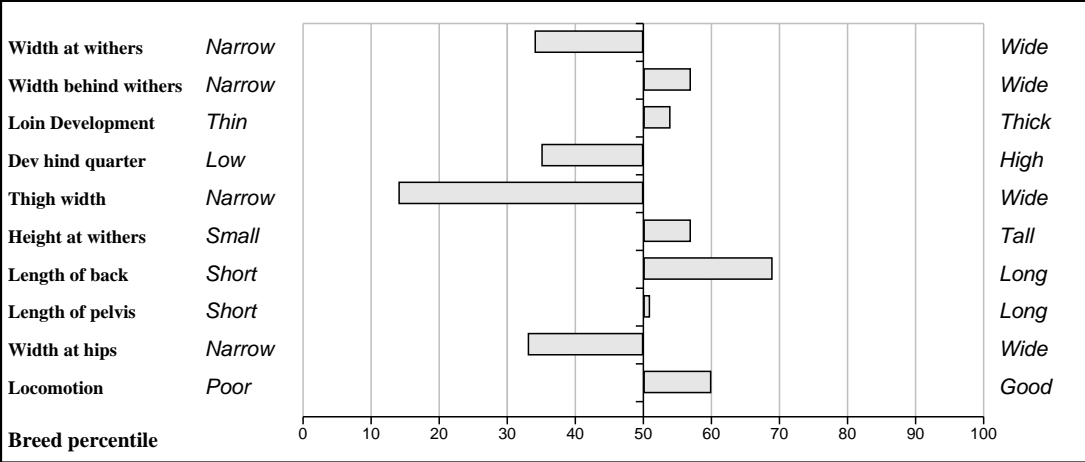

Lot 52 Glenlara Frank

Breed: Limousin

IE151259150793

DOB: 03-Jul-2010

Male

Owner: Kieran Noonan - Knockskehy Tullylease Charleville Co Cork

Breeder: John Keffe - Glenlara Newmarket Co Cork

Sire: Knockeenacurrig Bruce (IE151199840413) SBV = €81 (57%)	Nino	SBV = €83 (98%)	Jeunot
			Dura
	Knockeenacurrig Primrose	SBV = €69 (42%)	Moustic
			Dolmen Kachina
Dam: Mountnorth Bossy IE151474241001 SBV = €59 (25%)	Roundhill Spitfire Et	SBV = €73 (40%)	Hyper
			F539 Gracieuse
	Mountnorth Ulsie	SBV = €25 (36%)	Poster
			Mountnorth Laura

€uro-Star Indexes

% Rank	Star Rating (within breed)	Indexes & Traits	€uro-Value	Data Reliability	Relative Data Reliability Comment
61%	★★★★★	Suckler Beef Value (SBV)	€72	26%	Medium
65%	★★★★★	Weanling Export	€52	29%	Medium
52%	★★★	Beef Carcass	€73	32%	Medium
68%	★★★★★	Daughter Fertility	€8	5%	Medium
79%	★★★★★	Daughter Milk	€30	9%	Low
Other Key Traits					
10%	★	Calving Difficulty	7.3%	38%	Medium
84%	★★★★★	Gestation Length		8%	Low
59%	★★★	Docility		35%	Medium

GROW Linear Score Evaluation (Within-Breed Percentiles)

Animal scored. Linear scores and weaning weights in evaluations

BLUP Composites (Within Breed)