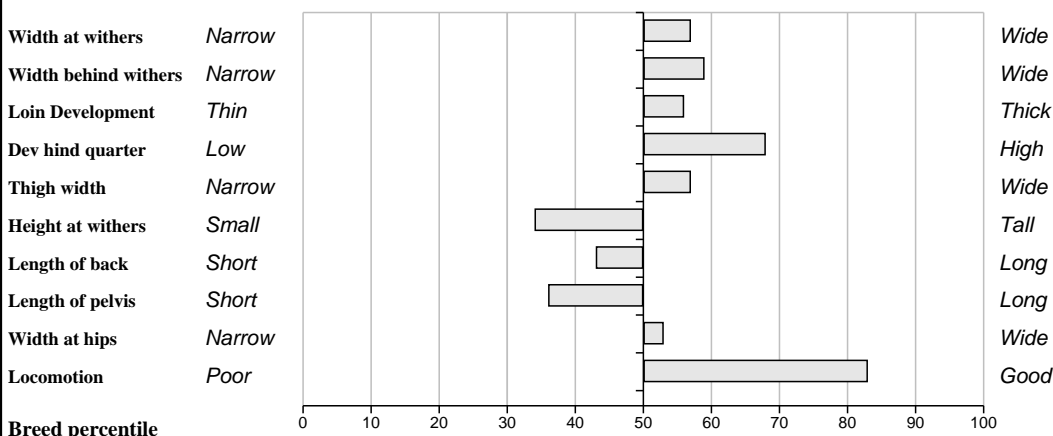

Lot 47 Sallyfield Fintan

Breed: Limousin

IE231278050095

DOB: 15-Jun-2010

Male

Owner: Paul Beirne - Sallyfield Gortvagh Co Leitrim

Sire: Lino (LNO) SBV = €70 (96%)	Galopin	SBV = €29 (31%)	As De Pic
			Naive
	Allumette	SBV = €61 (32%)	Riquet
			Seduisante
Dam: Ohill Delta IE231343490221 SBV = €55 (35%)	Nenuphar	SBV = €29 (95%)	Leo
			Giroflee
	Ohill Sarah	SBV = €78 (38%)	Barnhill Harry
			Ohill Kate

Parental Average Euro-Star Indexes

% Rank	Star Rating (within breed)	Indexes & Traits	€uro-Value	Data Reliability	Relative Data Reliability Comment
44%	★★★	Suckler Beef Value (SBV)	€62	31%	Medium
36%	★★	Weanling Export	€44	30%	Medium
63%	★★★★	Beef Carcass	€79	30%	Medium
9%	★	Daughter Fertility	€-39	23%	High
55%	★★★	Daughter Milk	€19	26%	High
Other Key Traits					
27%	★★	Calving Difficulty	6.1%	36%	Low
2%	★	Gestation Length		31%	High
43%	★★★	Docility		31%	Medium

Parental Average GROW Traits (Within-Breed Percentiles)
Animal scored. Scores or weaning weights not eligible for evaluation

BLUP Composites (Within Breed)