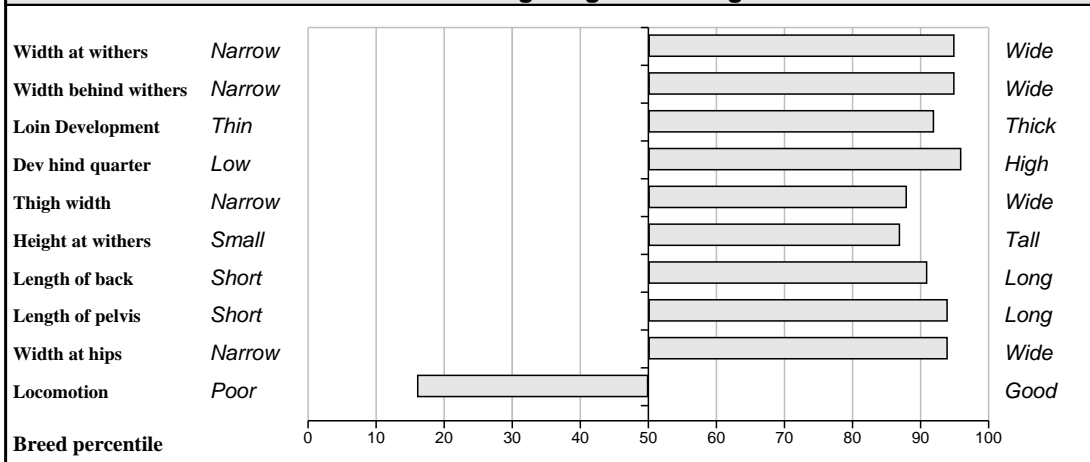

Lot 17 Killonan Falcon

Breed: Limousin

IE241321190252

DOB: 01-Apr-2010

Male

Owner: Mr Noel Cunneen - Scart Ballysimon Co Limerick

Sire: Queenshead Altea (S593) SBV = €102 (63%)	Greensons Gigolo SBV = €34 (69%)	Titan Surprise
	Ryedale Parfait SBV = €122 (26%)	Ronick Iceman Gavotte
Dam: Baileys Aubergine IE281515260132 SBV = €84 (36%)	Grahams Samson SBV = €106 (86%)	Jersey Lisette
	Pelletstown Perfume SBV = €50 (44%)	Genereux Pelletstown Josephine

Parental Average Euro-Star Indexes

% Rank	Star Rating (within breed)	Indexes & Traits	€uro-Value	Data Reliability	Relative Data Reliability Comment
87%	★★★★★	Suckler Beef Value (SBV)	€95	24%	Low
93%	★★★★★	Weanling Export	€66	26%	Medium
87%	★★★★★	Beef Carcass	€93	24%	Low
64%	★★★★	Daughter Fertility	€5	5%	Medium
68%	★★★★	Daughter Milk	€24	10%	Low
Other Key Traits					
51%	★★★	Calving Difficulty	5.2%	41%	Medium
13%	★	Gestation Length		15%	Medium
59%	★★★	Docility		28%	Medium

Parental Average GROW Traits (Within-Breed Percentiles)
Animal scored. Scores or weaning weights not eligible for evaluation

BLUP Composites (Within Breed)