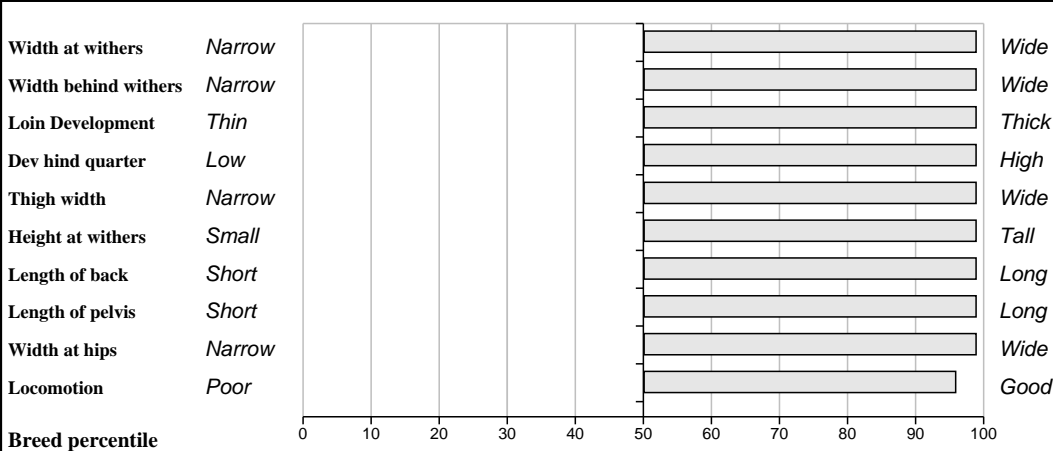

Lot 85 Carrowreagh Festin

Breed: Limousin

IE311411980297

DOB: 09-Sep-2010

Male

Owner: Patrick J Bruen - Carrowreagh Elphin Co Roscommon

Sire: Wilodge Vantastic (VTI) SBV = €156 (76%)	Wilodge Tonka SBV = €134 (63%)	Oxygene
		Wilodge Meclairé
	Ravenelle SBV = €104 (29%)	Jersey
		Isabelle
Dam: Carrowreagh Birdie IE311411990199 SBV = €93 (35%)	Cloughhead Lord SBV = €104 (81%)	Heros
		Favourite
	Ballynerrin Phoebe SBV = €52 (47%)	Ferry
		Milbrook Enya

€uro-Star Indexes

% Rank	Star Rating (within breed)	Indexes & Traits	€uro-Value	Data Reliability	Relative Data Reliability Comment
99%	★★★★★	Suckler Beef Value (SBV)	€183	33%	Medium
99%	★★★★★	Weanling Export	€109	44%	High
99%	★★★★★	Beef Carcass	€154	37%	High
88%	★★★★★	Daughter Fertility	€25	2%	Low
43%	★★★	Daughter Milk	€15	18%	Medium
Other Key Traits					
6%	★	Calving Difficulty	7.9%	40%	Medium
78%	★★★★	Gestation Length		25%	Medium
95%	★★★★★	Docility		43%	High

GROW Linear Score Evaluation (Within-Breed Percentiles)

Animal scored. Linear scores and weaning weights in evaluations