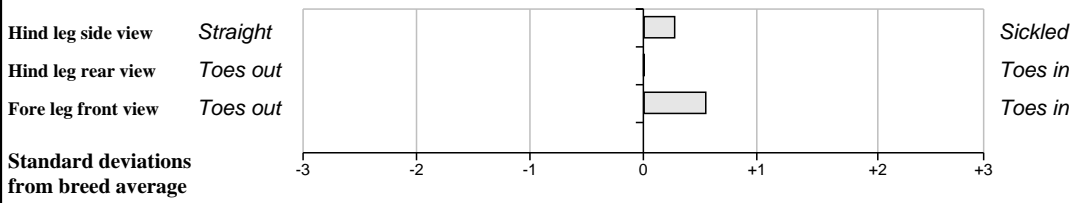

Feet and Leg Descriptions