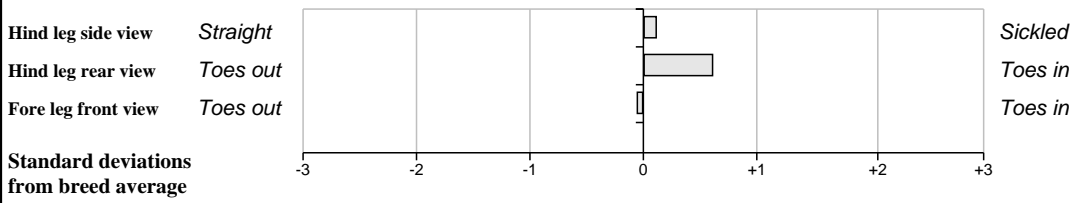

Feet and Leg Descriptions