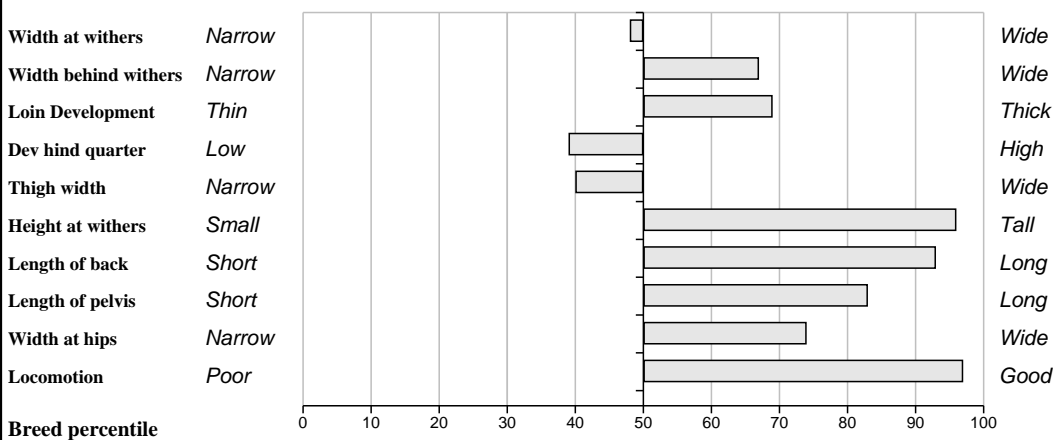

Lot 25 Templequain Fiddlesticks

Breed: Limousin

IE221241770975

DOB: 19-Apr-2010

Male

Owner: Thomas O'Shea - Templequain Rathdowney Portlaoise Co Laois

Sire: Neuf (NUF) SBV = €101 (89%)	Cassis	SBV = €33 (31%)	Ulysse
			Sultane
	Jungle	SBV = €98 (35%)	Haricot
			Vanille
Dam: Templequain Vicky (Et) IE221241730443 SBV = €118 (25%)	Hammel Luc	SBV = €94 (31%)	Goliath
			Ethra
	Halea	SBV = €116 (37%)	Eclair
			Balea

€uro-Star Indexes

% Rank	Star Rating (within breed)	Indexes & Traits	€uro-Value	Data Reliability	Relative Data Reliability Comment
97%	★★★★★	Suckler Beef Value (SBV)	€118	34%	High
99%	★★★★★	Weanling Export	€80	42%	High
93%	★★★★★	Beef Carcass	€100	38%	High
91%	★★★★★	Daughter Fertility	€29	11%	Medium
85%	★★★★★	Daughter Milk	€34	17%	Medium
Other Key Traits					
13%	★	Calving Difficulty	7%	42%	High
58%	★★★	Gestation Length		24%	Medium
63%	★★★★	Docility		42%	High

GROW Linear Score Evaluation (Within-Breed Percentiles)

Animal scored. Linear scores and weaning weights in evaluations

BLUP Composites (Within Breed)